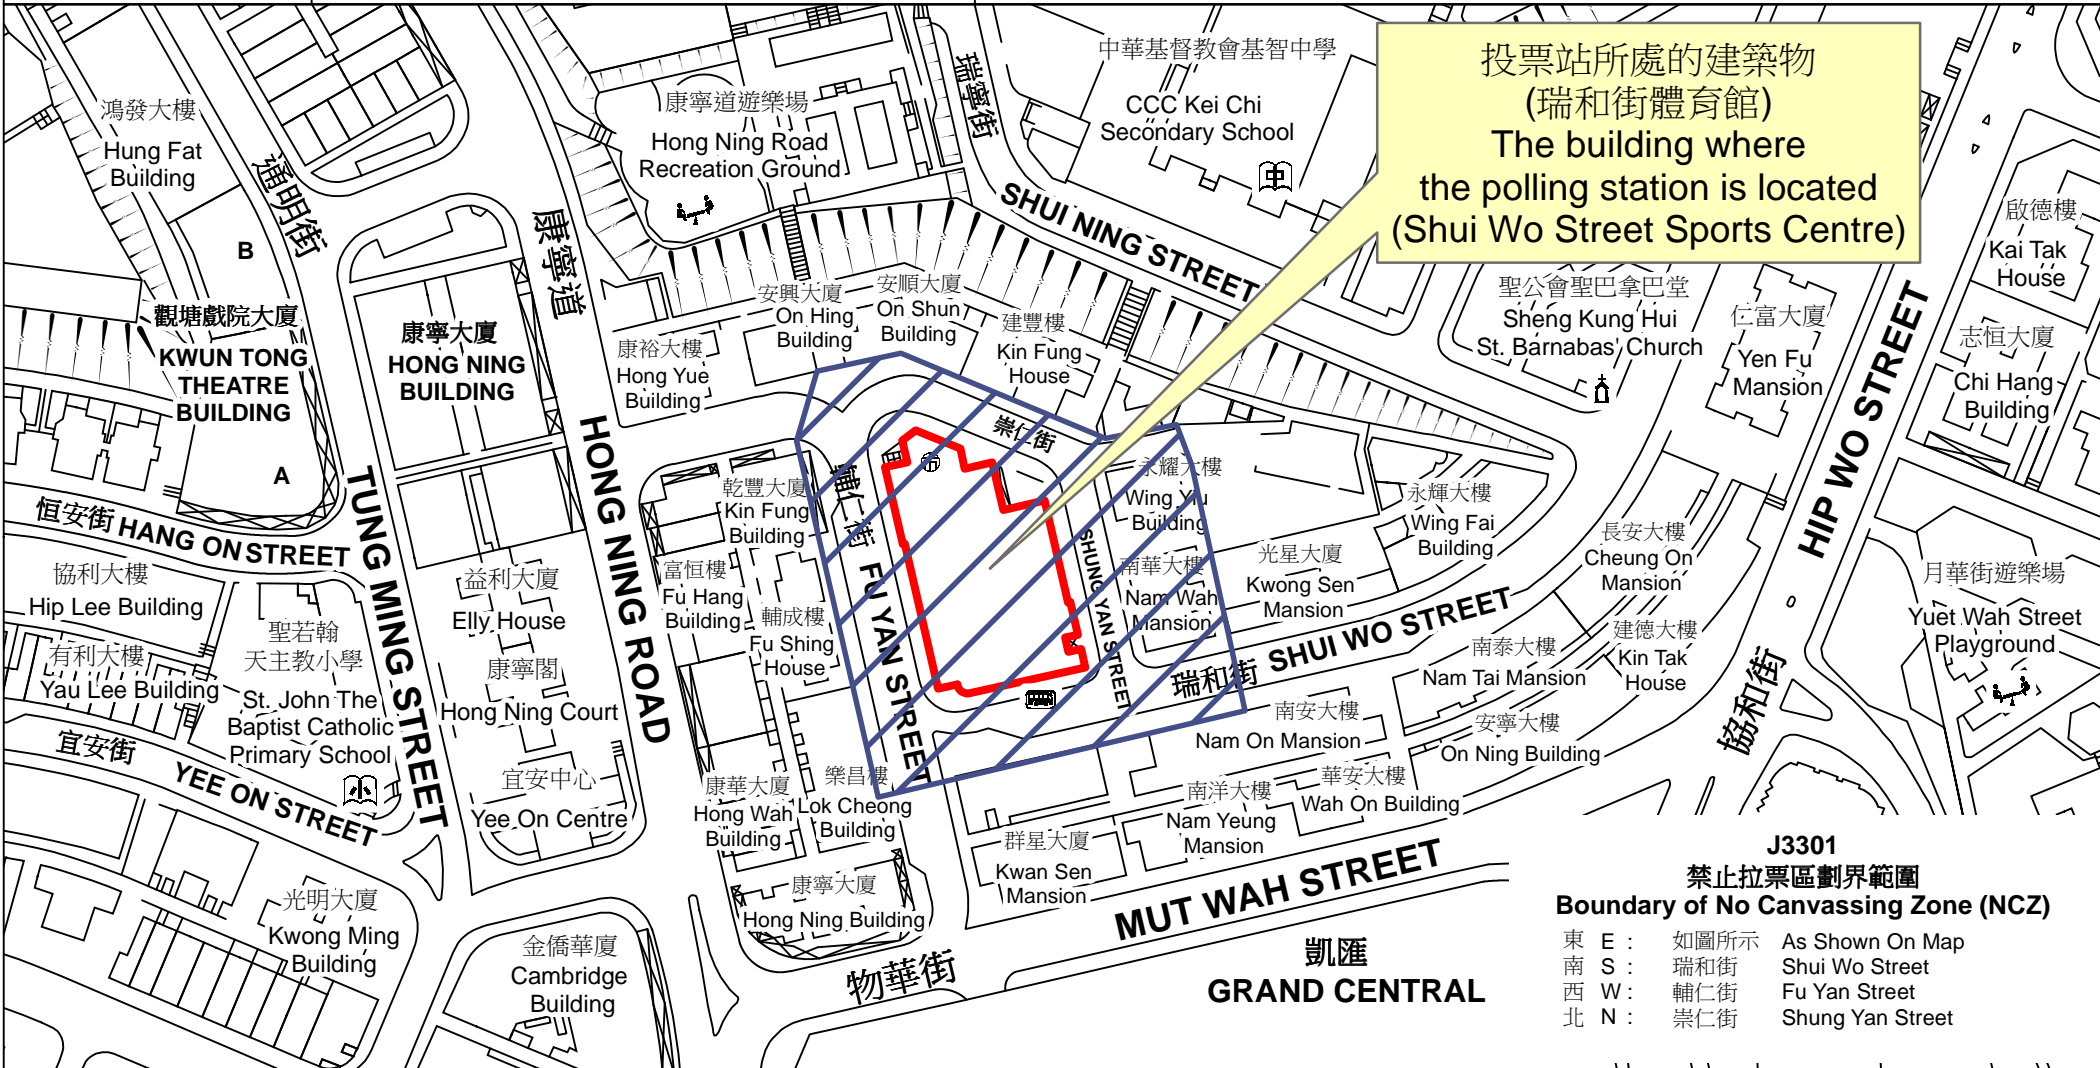

投票站位置圖和禁止拉票區 Polling Station - Location Plan & No Canvassing Zone

投票站編號 Polling Station Code	2021年立法會換屆選舉地方選區編號及名稱 Code & Name of Geographical Constituency for 2021 Legislative Council General Election	名稱及地址 Name & Address
J3301	LC3 九龍東 KOWLOON EAST	瑞和街體育館 九龍觀塘瑞和街9號瑞和街市政大廈8樓 Shui Wo Street Sports Centre 8/F, Shui Wo Street Municipal Services Building, 9 Shui Wo Street, Kwun Tong, Kowloon

J3301
禁止拉票區劃界範圍
Boundary of No Canvassing Zone (NCZ)

東 E :	如圖所示	As Shown On Map
南 S :	瑞和街	Shui Wo Street
西 W :	輔仁街	Fu Yan Street
北 N :	崇仁街	Shung Yan Street

 禁止拉票區
No Canvassing Zone