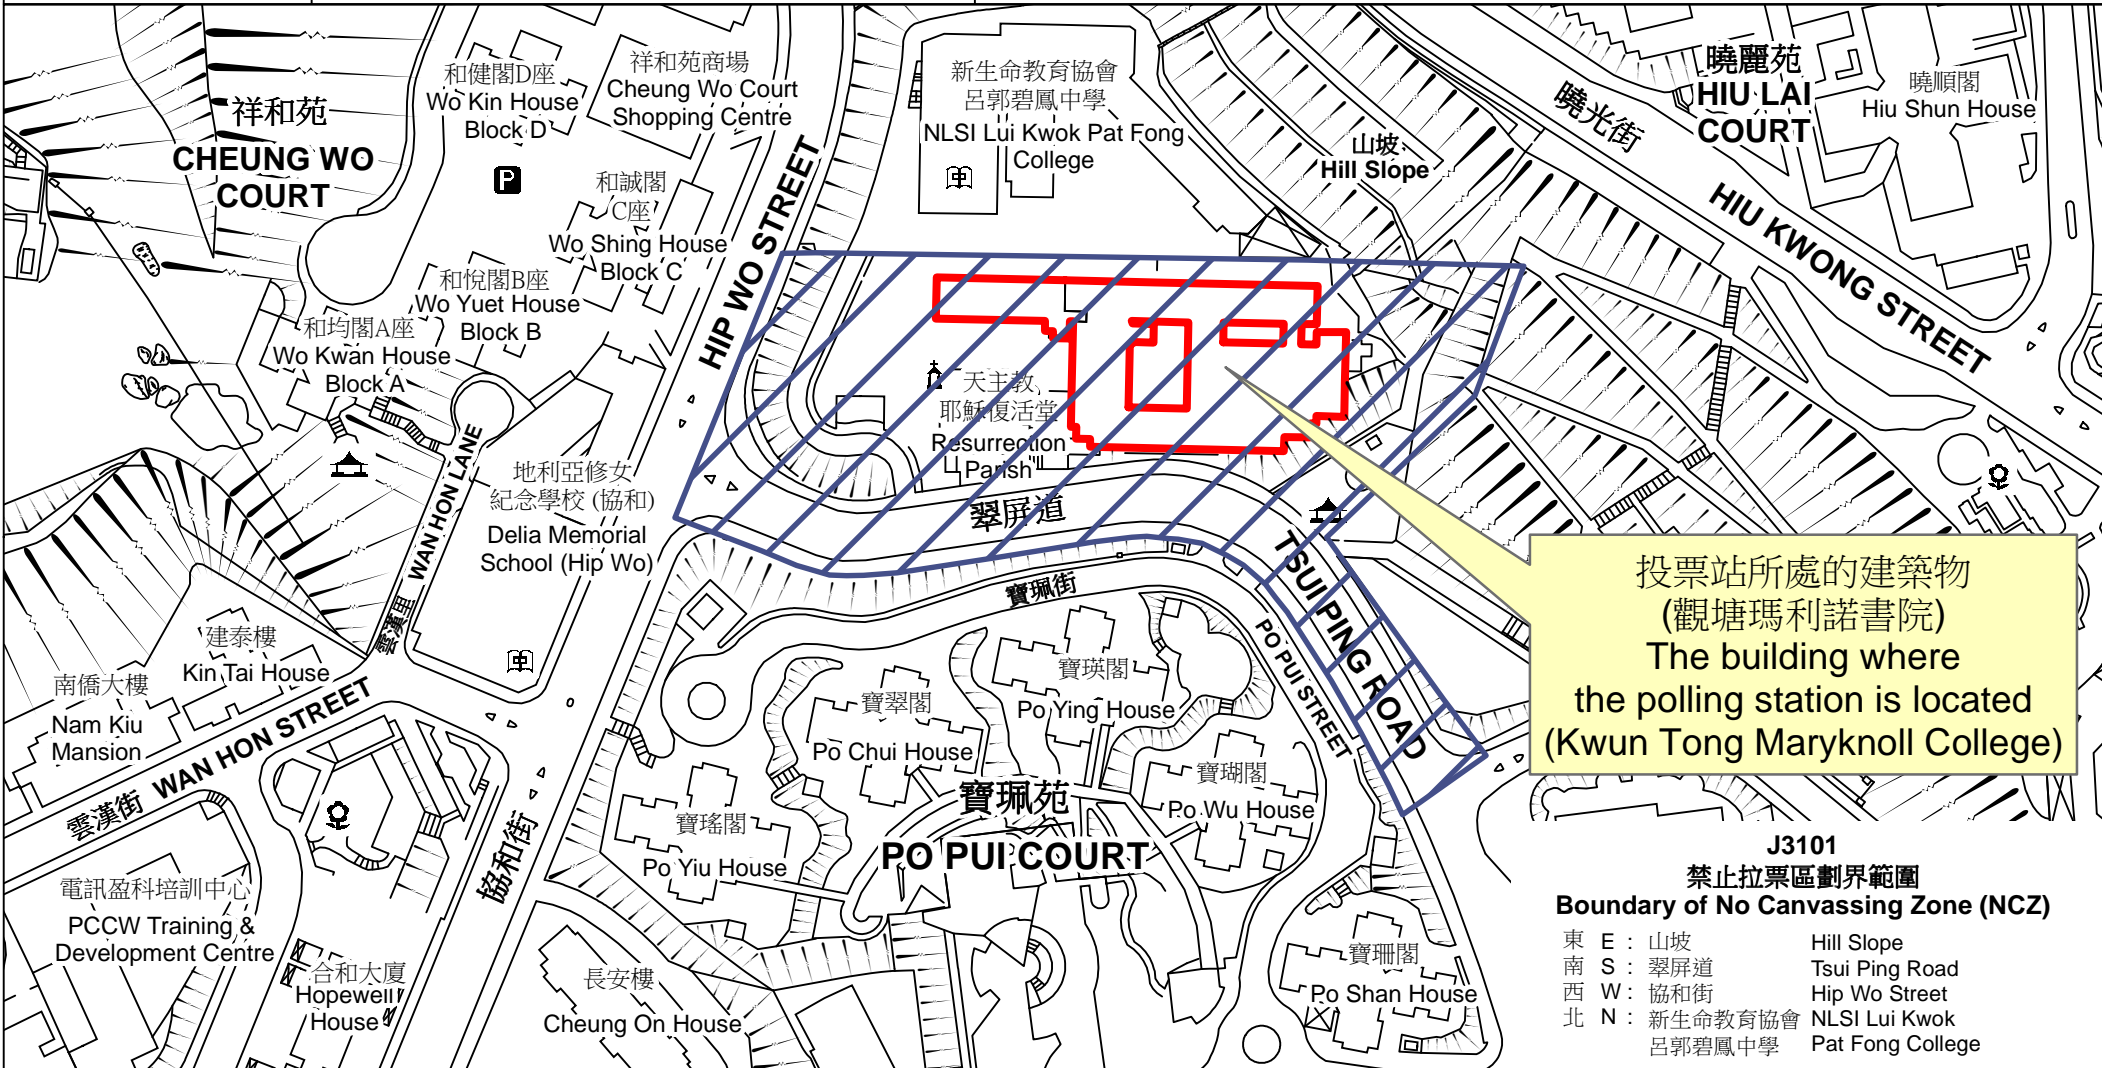

# 投票站位置圖和禁止拉票區 Polling Station - Location Plan & No Canvassing Zone

投票站編號 Polling Station Code	2021年立法會換屆選舉地方選區編號及名稱 Code & Name of Geographical Constituency for 2021 Legislative Council General Election	名稱及地址 Name & Address
<b>J3101</b>	<b>LC3 九龍東 KOWLOON EAST</b>	<b>觀塘瑪利諾書院 九龍觀塘翠屏道100號地下 Kwun Tong Maryknoll College G/F, 100 Tsui Ping Road, Kwun Tong, Kowloon</b>

投票站所處的建築物  
(觀塘瑪利諾書院)  
The building where  
the polling station is located  
(Kwun Tong Maryknoll College)

- J3101  
禁止拉票區劃界範圍  
Boundary of No Canvassing Zone (NCZ)**
- |       |                   |                                   |
|-------|-------------------|-----------------------------------|
| 東 E : | 山坡                | Hill Slope                        |
| 南 S : | 翠屏道               | Tsui Ping Road                    |
| 西 W : | 協和街               | Hip Wo Street                     |
| 北 N : | 新生命教育協會<br>呂郭碧鳳中學 | NLSI Lui Kwok<br>Pat Fong College |

 禁止拉票區  
No Canvassing Zone