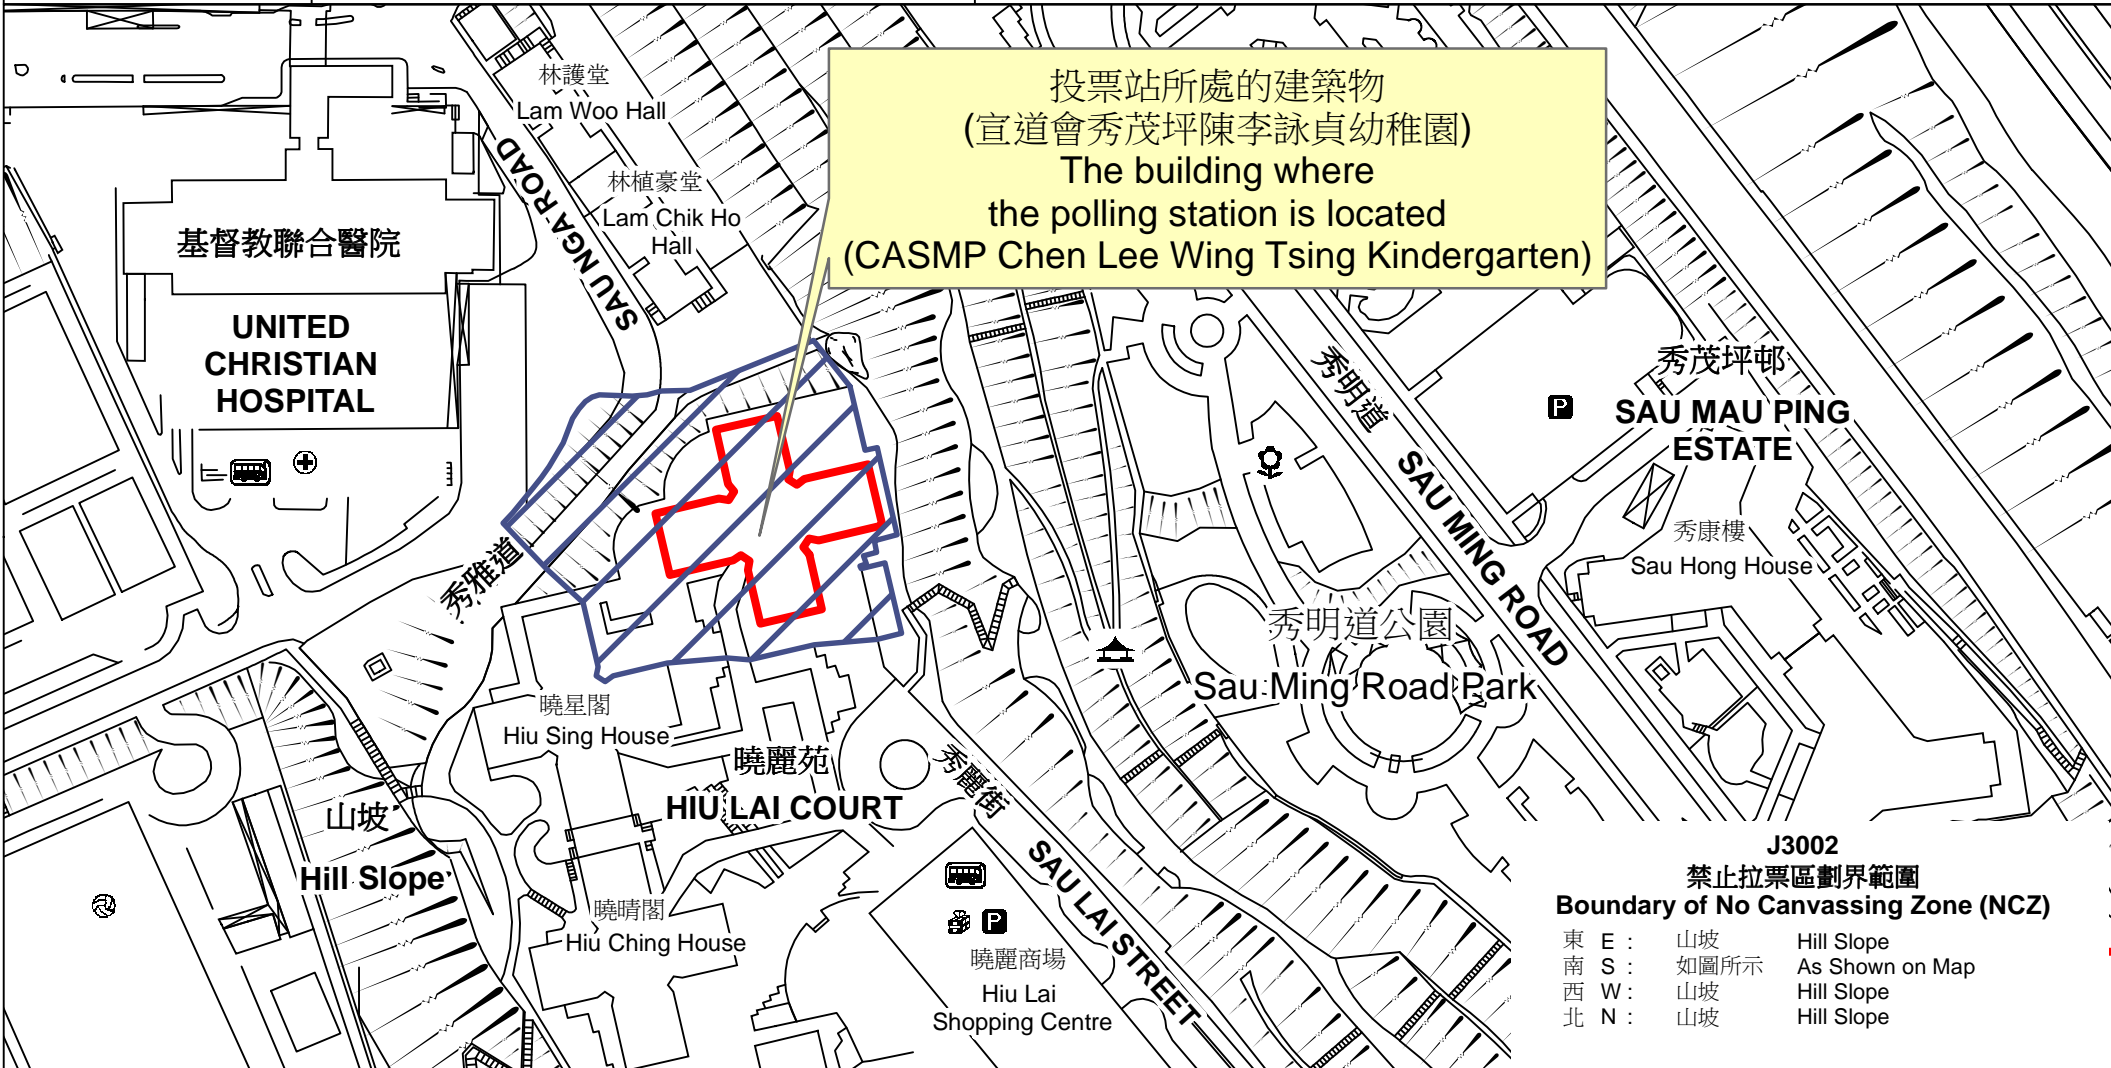

投票站位置圖和禁止拉票區 Polling Station - Location Plan & No Canvassing Zone

投票站編號 Polling Station Code J3002	2021年立法會換屆選舉地方選區編號及名稱 Code & Name of Geographical Constituency for 2021 Legislative Council General Election LC3 九龍東 KOWLOON EAST	名稱及地址 Name & Address 宣道會秀茂坪陳李詠貞幼稚園 九龍觀塘秀茂坪曉麗苑曉天閣地下 CASMP Chen Lee Wing Tsing Kindergarten G/F, Hiu Tin House, Hiu Lai Court, Sau Mau Ping, Kwun Tong, Kowloon
---	---	---

 禁止拉票區
No Canvassing Zone