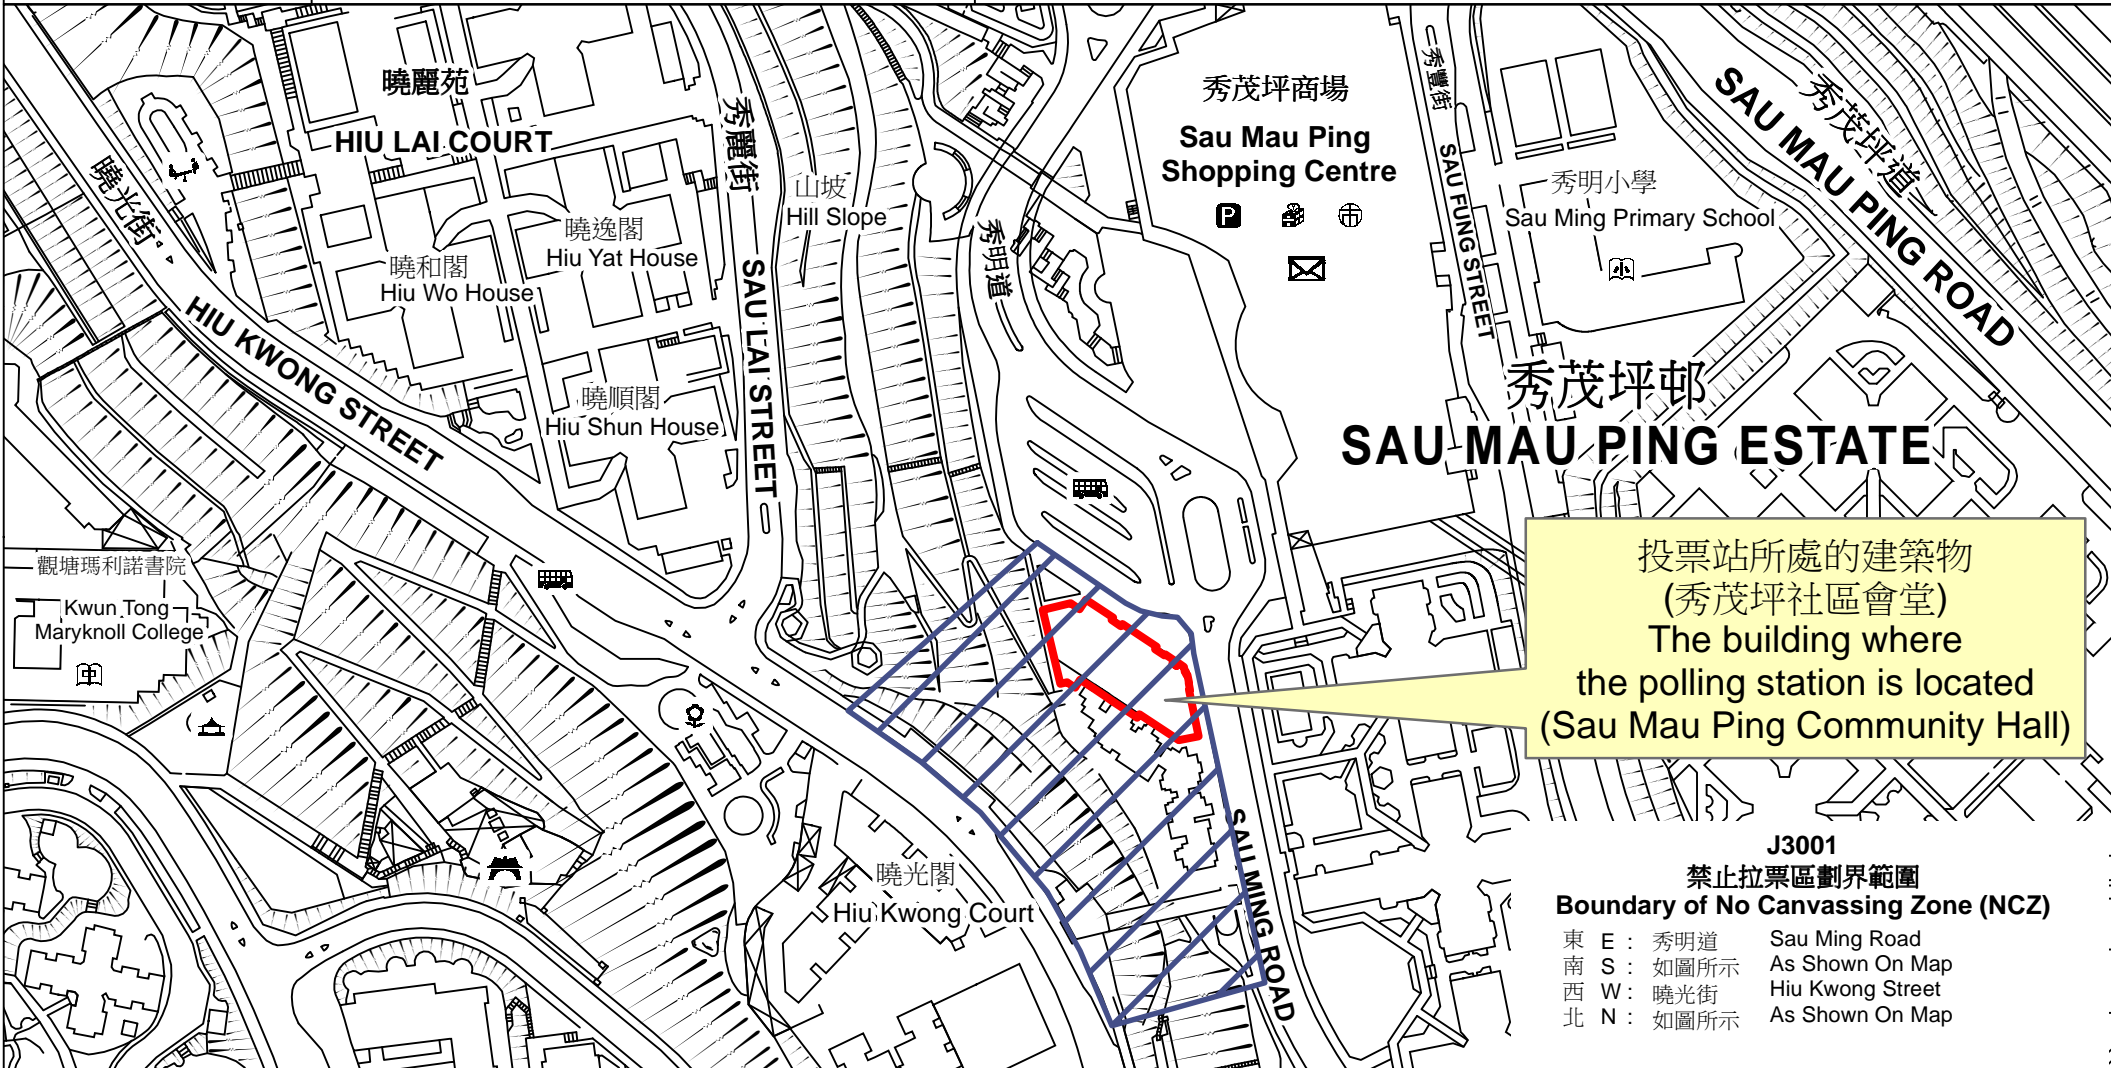

投票站位置圖和禁止拉票區 Polling Station - Location Plan & No Canvassing Zone

投票站編號 Polling Station Code  <b>J3001</b>	2021年立法會換屆選舉地方選區編號及名稱 Code & Name of Geographical Constituency for 2021 Legislative Council General Election  <b>LC3                      九龍東                      KOWLOON EAST</b>	名稱及地址 Name & Address  秀茂坪社區會堂 九龍觀塘秀茂坪邨秀明道100號地下 Sau Mau Ping Community Hall G/F, 100 Sau Ming Road, Sau Mau Ping Estate, Kwun Tong, Kowloon
---	---	---

投票站所處的建築物  
(秀茂坪社區會堂)  
The building where  
the polling station is located  
(Sau Mau Ping Community Hall)

**J3001**  
**禁止拉票區劃界範圍**  
**Boundary of No Canvassing Zone (NCZ)**

東 E :	秀明道	Sau Ming Road
南 S :	如圖所示	As Shown On Map
西 W :	曉光街	Hui Kwong Street
北 N :	如圖所示	As Shown On Map

 禁止拉票區  
No Canvassing Zone