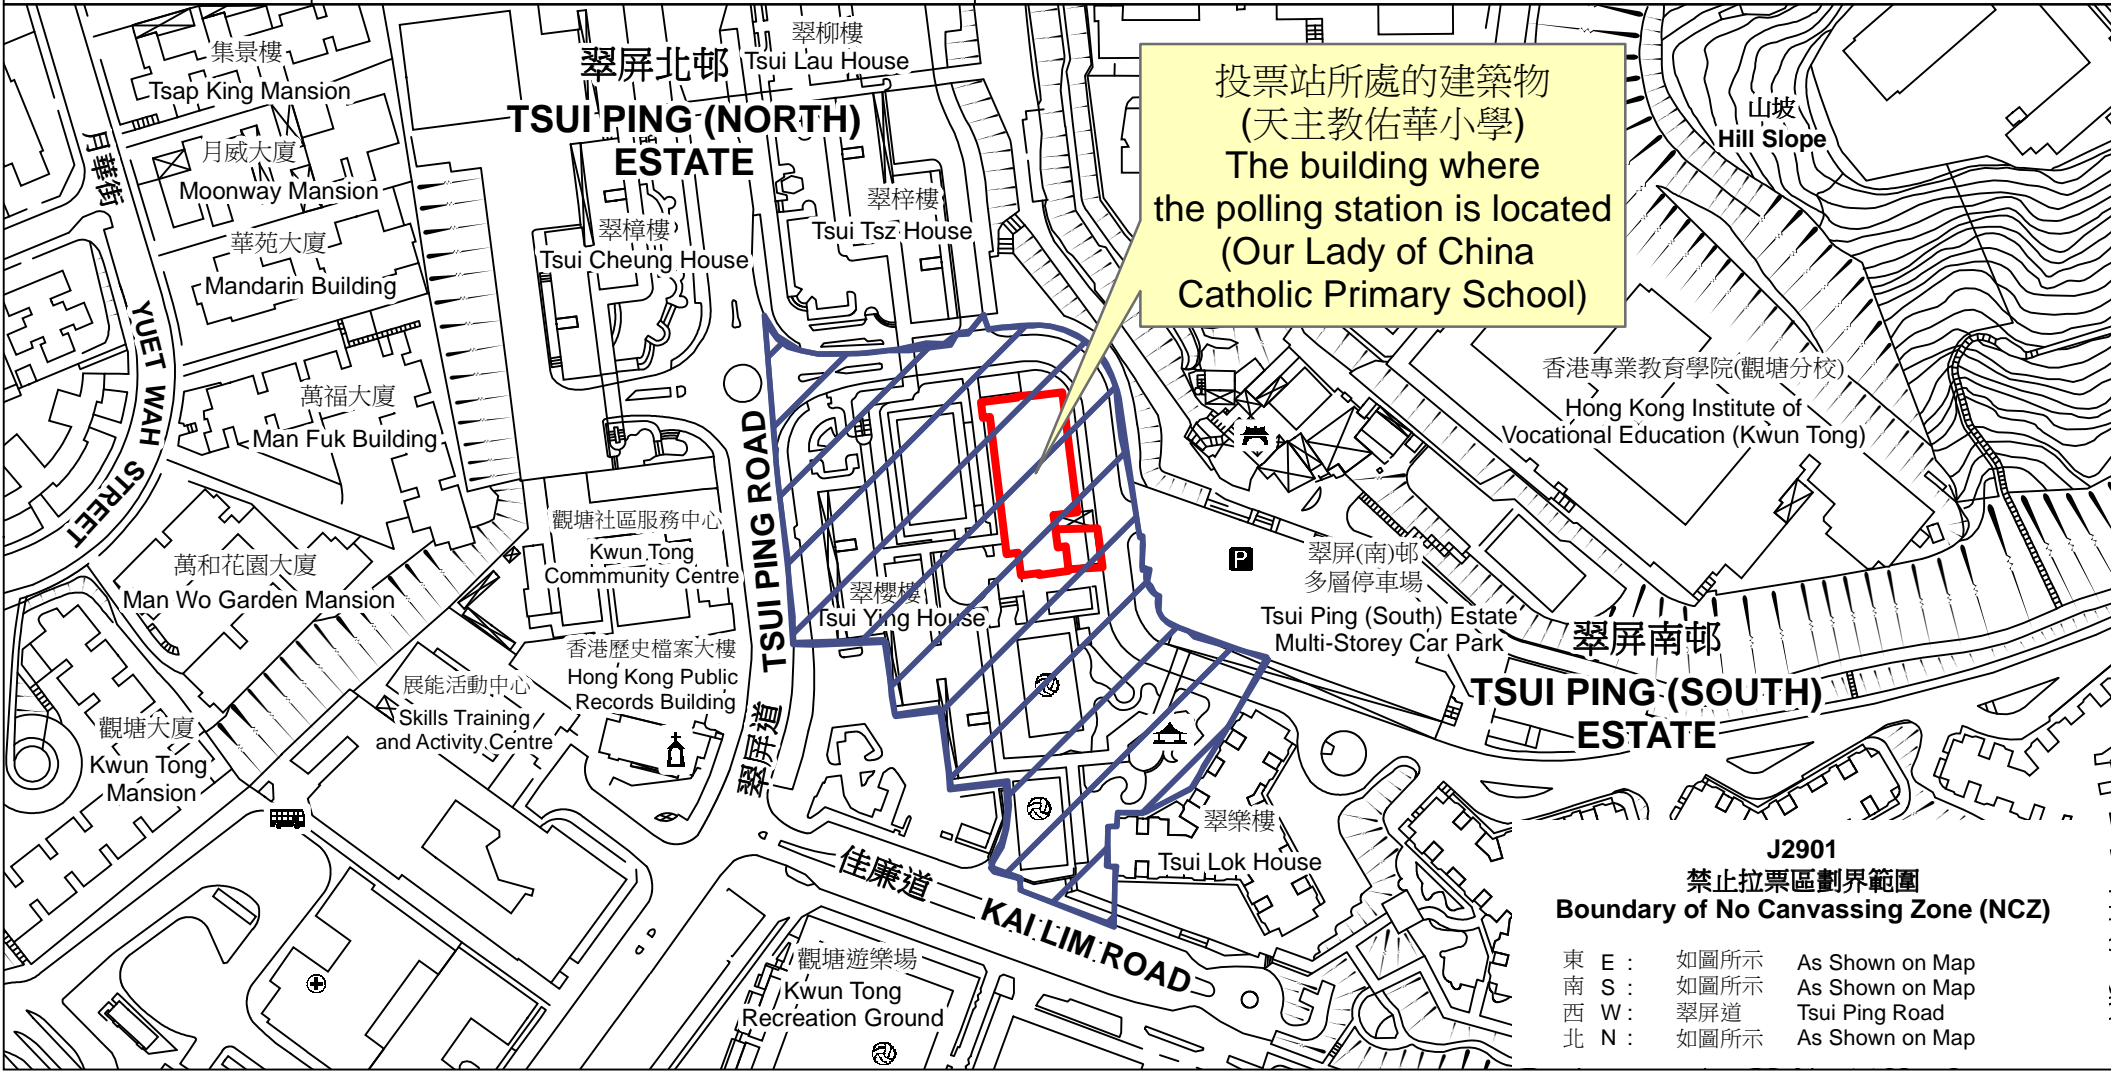

投票站位置圖和禁止拉票區 Polling Station - Location Plan & No Canvassing Zone

投票站編號 Polling Station Code	2021年立法會換屆選舉地方選區編號及名稱 Code & Name of Geographical Constituency for 2021 Legislative Council General Election	名稱及地址 Name & Address
<p>J2901</p>	<p>LC3 九龍東 KOWLOON EAST</p>	<p>天主教佑華小學 九龍觀塘翠屏邨第四期屋邨小學地下 Our Lady of China Catholic Primary School G/F, Estate Primary School, Tsui Ping Estate Phase IV, Kwun Tong, Kowloon</p>

 禁止拉票區
No Canvassing Zone