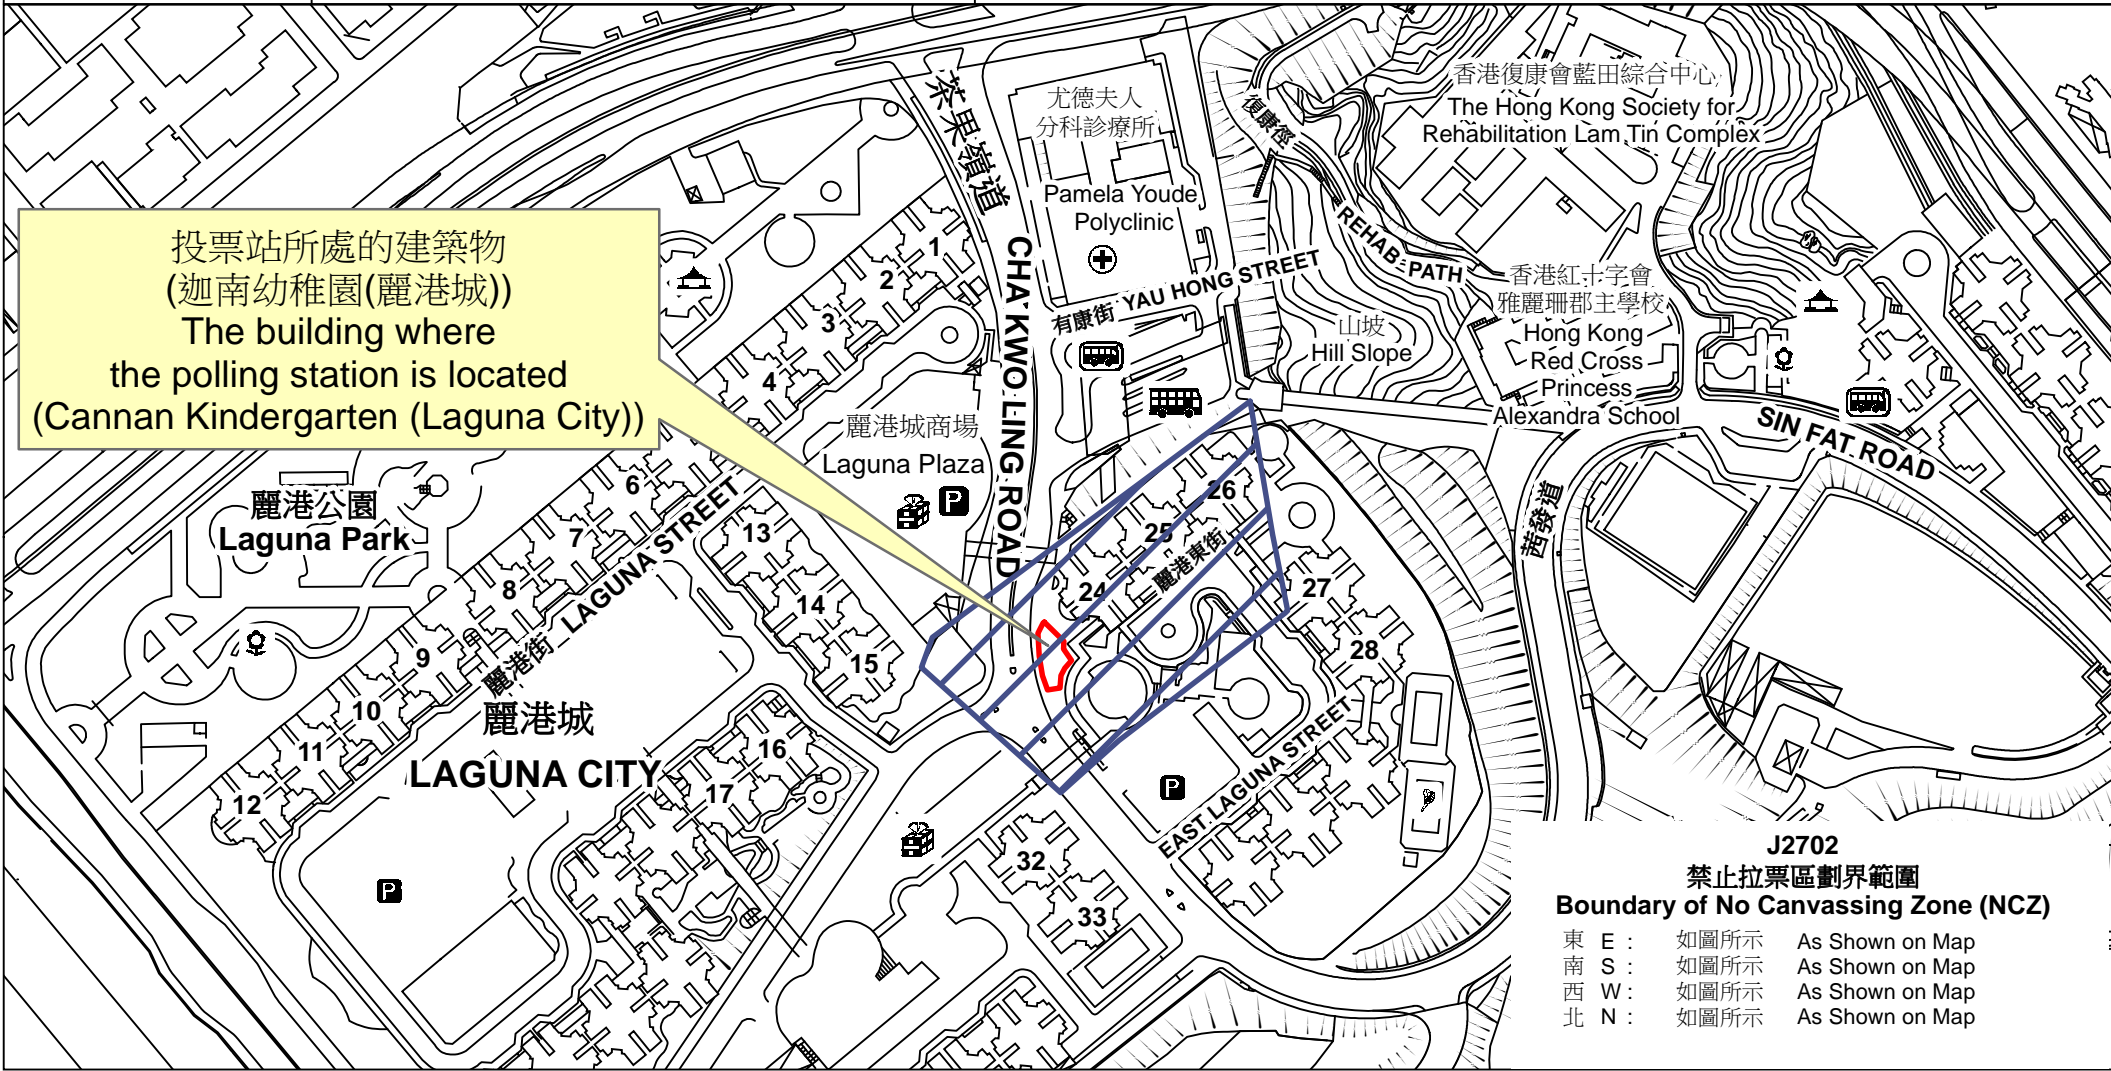

投票站位置圖和禁止拉票區 Polling Station - Location Plan & No Canvassing Zone

投票站編號 Polling Station Code J2702	2021年立法會換屆選舉地方選區編號及名稱 Code & Name of Geographical Constituency for 2021 Legislative Council General Election LC3 九龍東 KOWLOON EAST	名稱及地址 Name & Address 迦南幼稚園(麗港城) 九龍觀塘茶果嶺道麗港城第二期地下低層1樓 Cannan Kindergarten (Laguna City) LG/ 1F, Site B, Laguna City, Cha Kwo Ling Road, Kwun Tong, Kowloon
---	---	---

 禁止拉票區
No Canvassing Zone