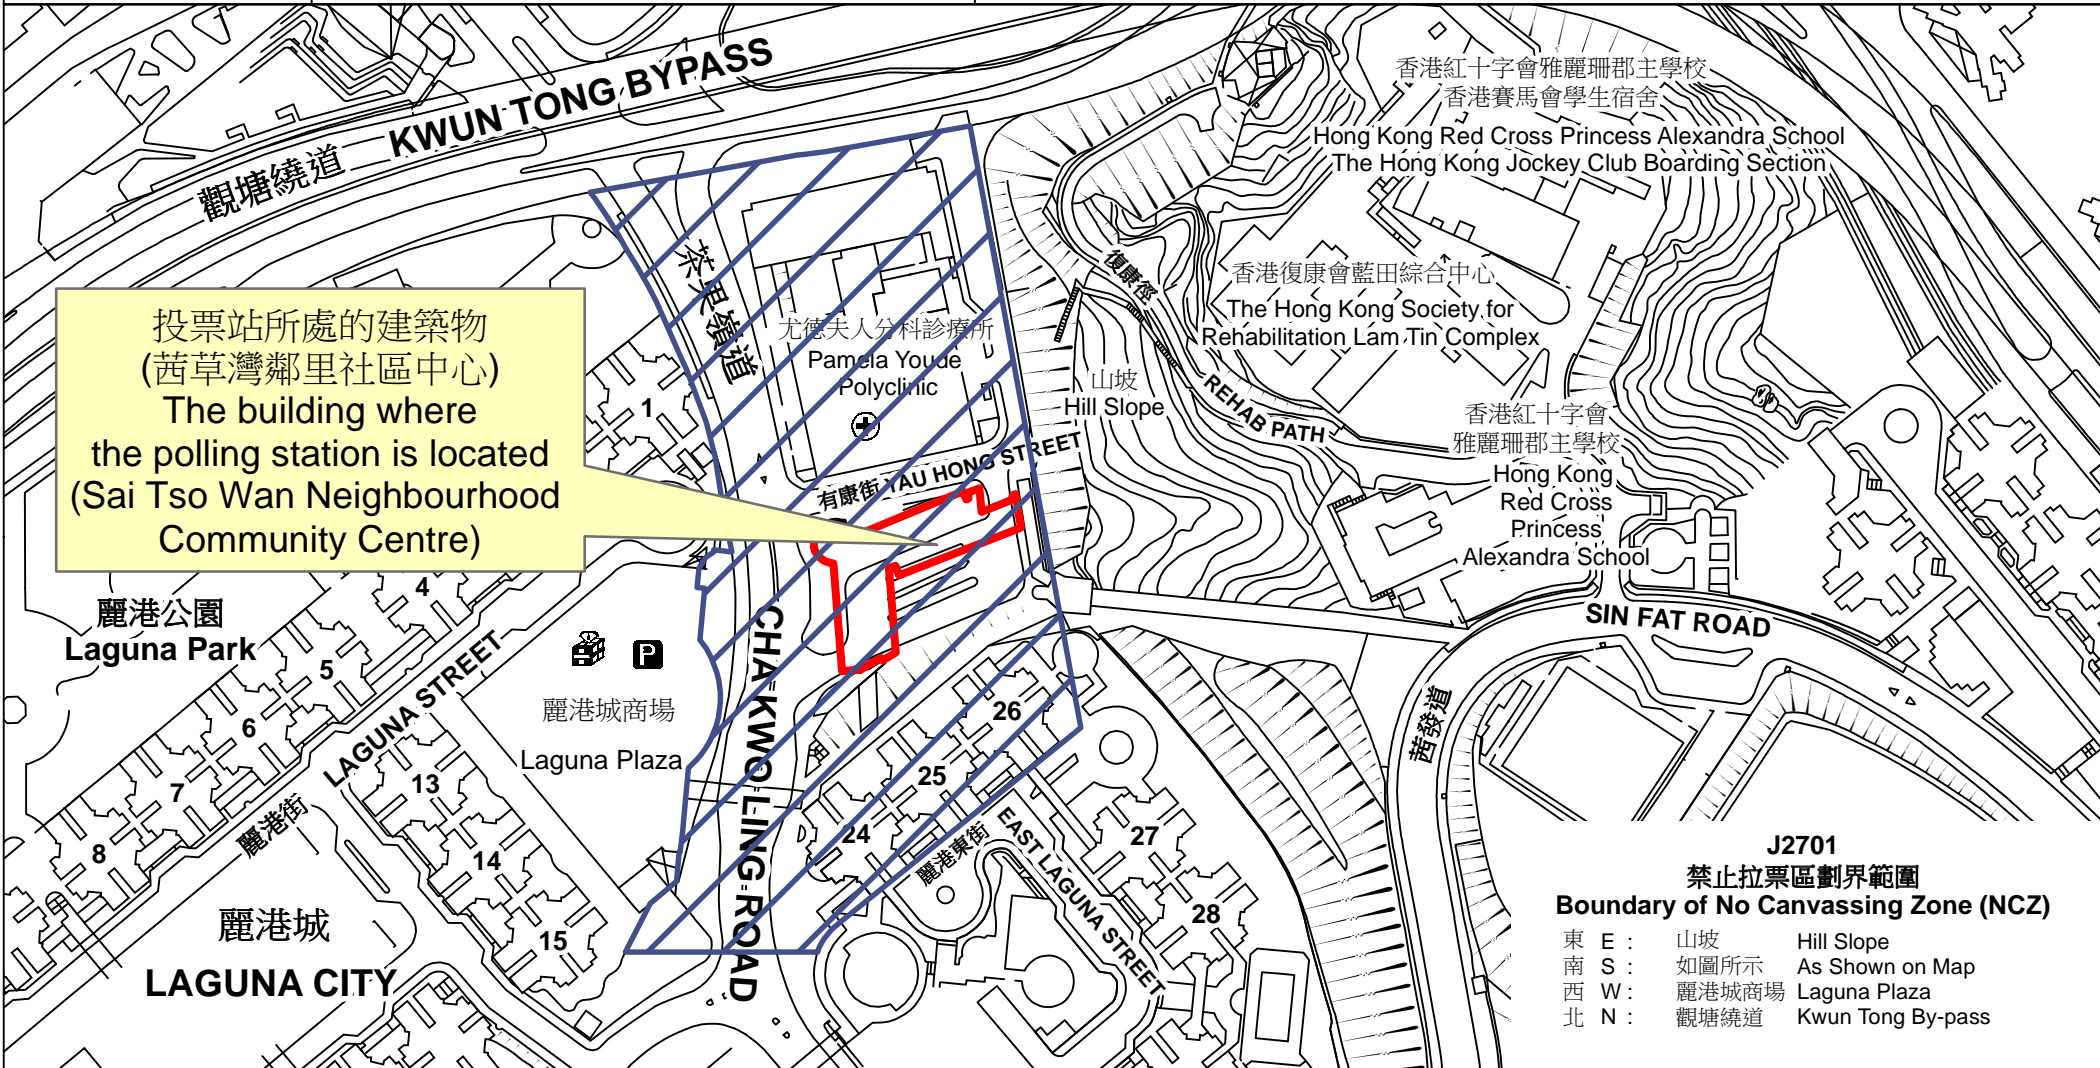

投票站位置圖和禁止拉票區 Polling Station - Location Plan & No Canvassing Zone

投票站編號 Polling Station Code	2021年立法會換屆選舉地方選區編號及名稱 Code & Name of Geographical Constituency for 2021 Legislative Council General Election	名稱及地址 Name & Address
J2701	<p align="center">LC3 九龍東 KOWLOON EAST</p>	<p>茜草灣鄰里社區中心 九龍油塘茶果嶺道81號1樓 Sai Tso Wan Neighbourhood Community Centre 1/F, 81 Cha Kwo Ling Road, Yau Tong, Kowloon</p>

 禁止拉票區
No Canvassing Zone