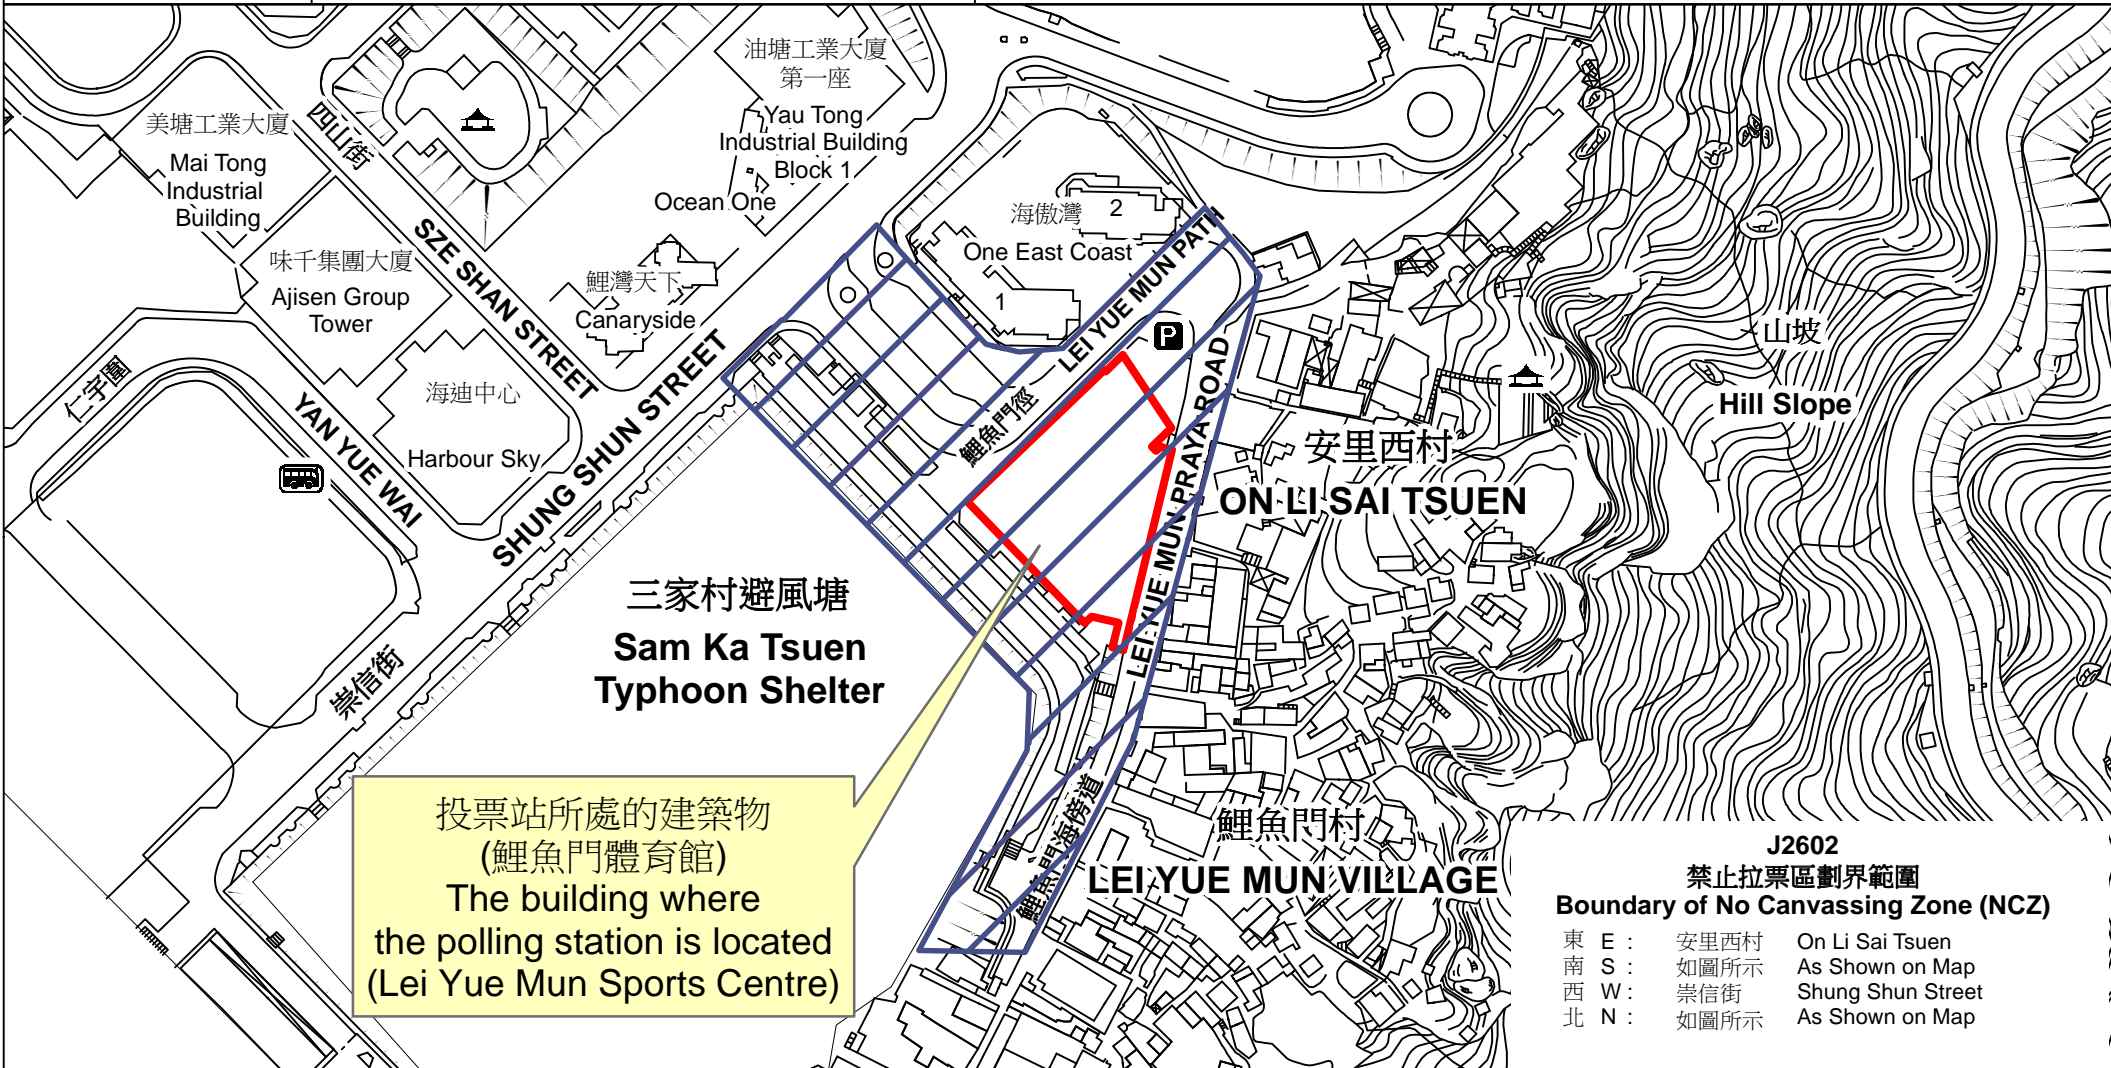

投票站位置圖和禁止拉票區 Polling Station - Location Plan & No Canvassing Zone

<p>投票站編號 Polling Station Code</p> <p><b>J2602</b></p>	<p>2021年立法會換屆選舉地方選區編號及名稱 Code &amp; Name of Geographical Constituency for 2021 Legislative Council General Election</p> <p><b>LC3 九龍東 KOWLOON EAST</b></p>	<p>名稱及地址 Name &amp; Address</p> <p>鯉魚門體育館 九龍油塘鯉魚門徑6號鯉魚門市政大廈4樓 <b>Lei Yue Mun Sports Centre</b> 4/F, Lei Yue Mun Municipal Services Building, 6 Lei Yue Mun Path, Yau Tong, Kowloon</p>
---	--	--

 禁止拉票區  
No Canvassing Zone