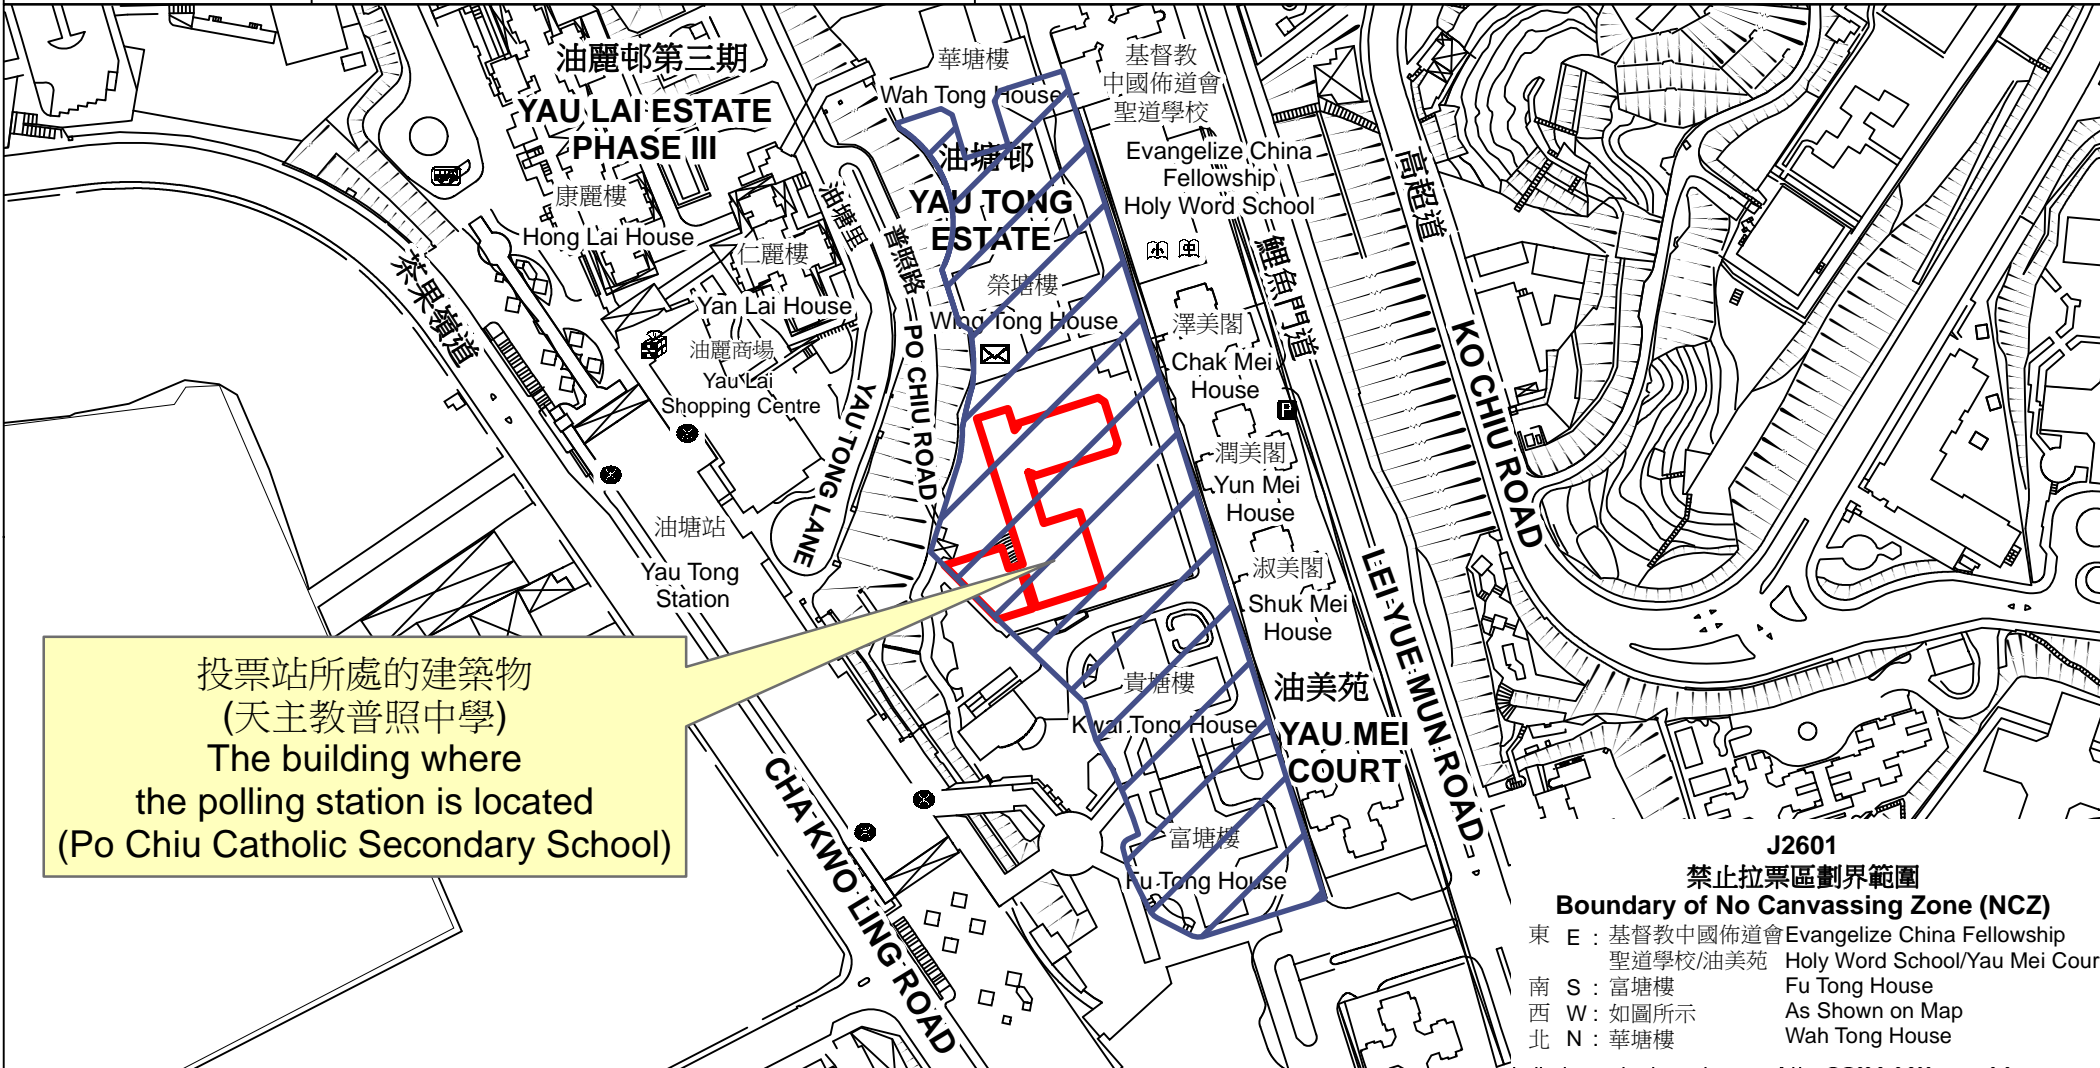

投票站位置圖和禁止拉票區 Polling Station - Location Plan & No Canvassing Zone

投票站編號 Polling Station Code J2601	2021年立法會換屆選舉地方選區編號及名稱 Code & Name of Geographical Constituency for 2021 Legislative Council General Election LC3 九龍東 KOWLOON EAST	名稱及地址 Name & Address 天主教普照中學 九龍油塘普照路1號地下 Po Chiu Catholic Secondary School G/F, 1 Po Chiu Road, Yau Tong, Kowloon
---	---	---

 禁止拉票區
No Canvassing Zone