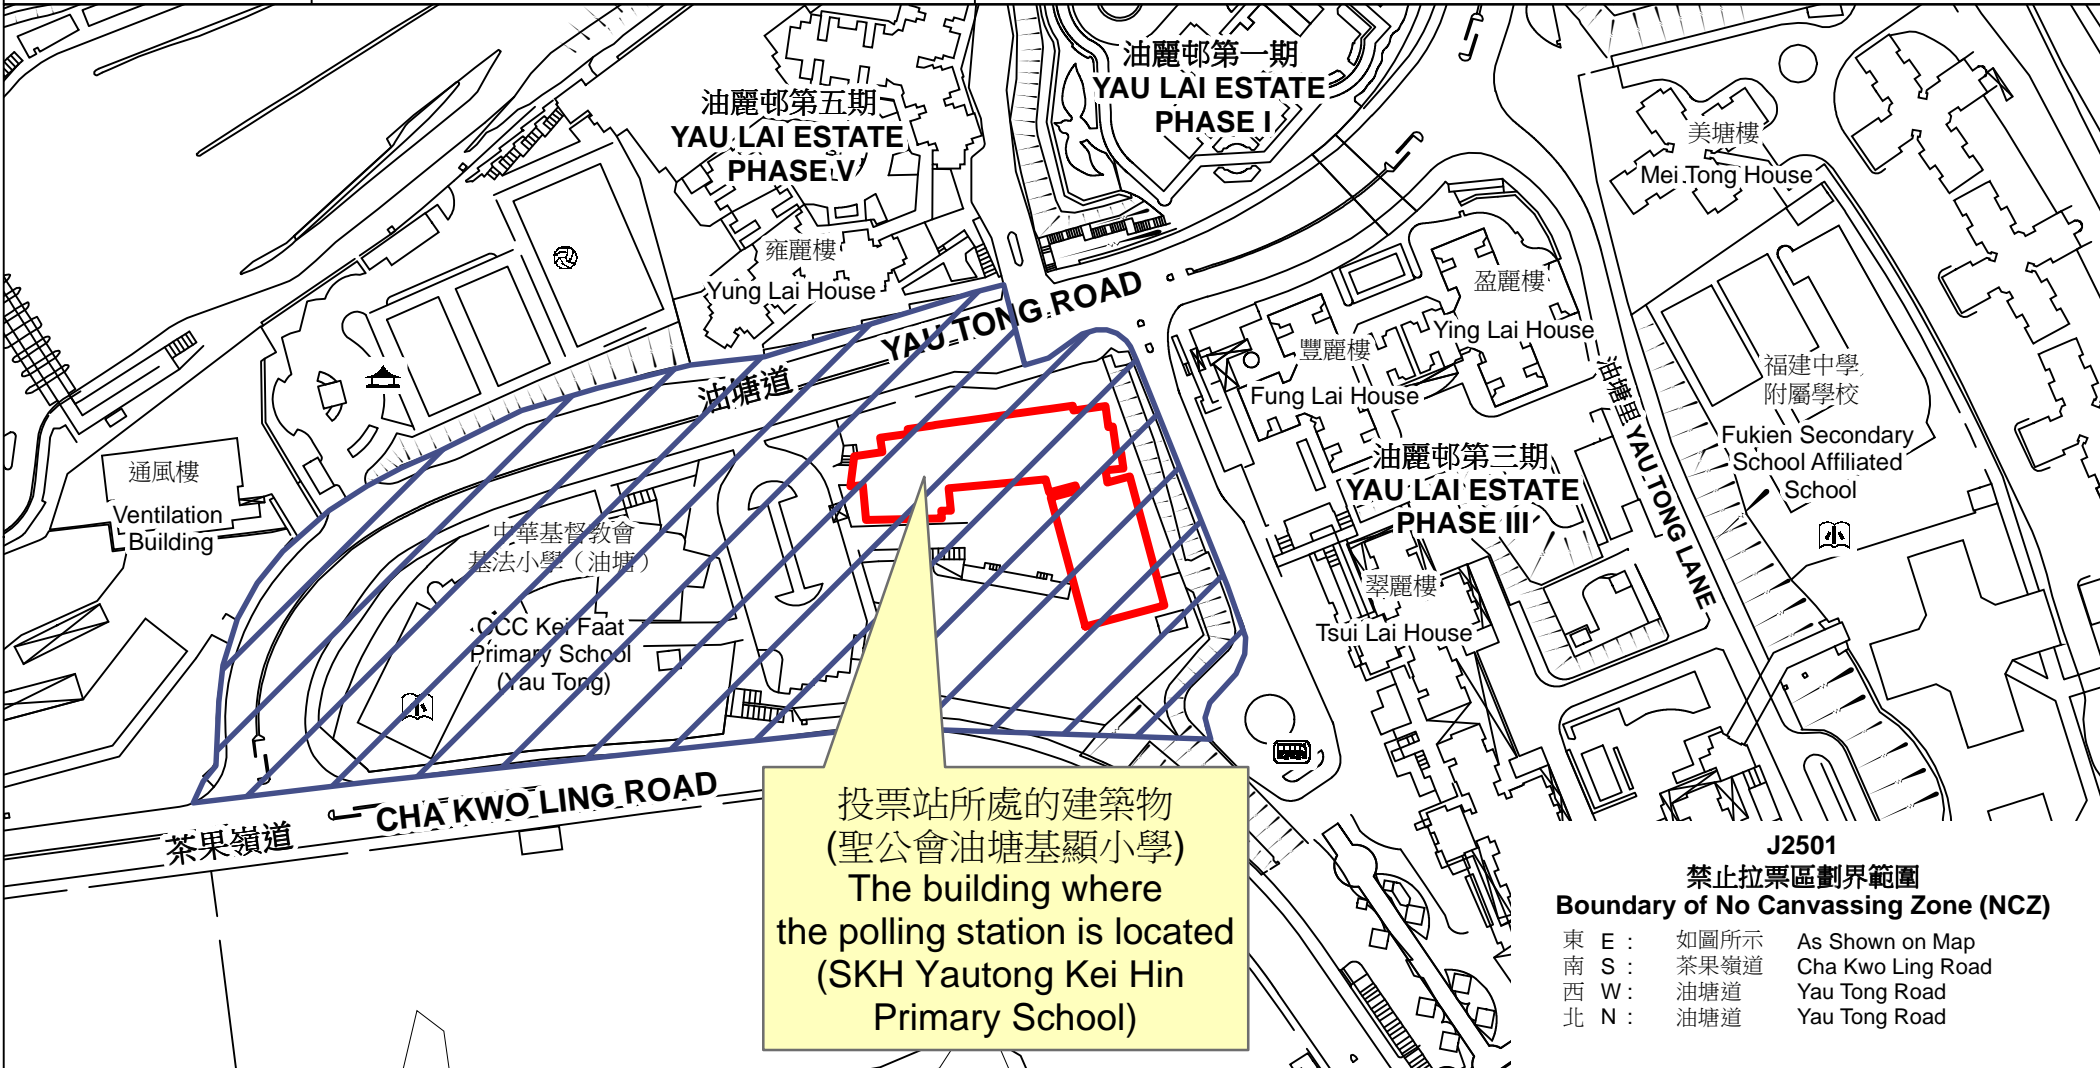

投票站位置圖和禁止拉票區 Polling Station - Location Plan & No Canvassing Zone

投票站編號 Polling Station Code J2501	2021年立法會換屆選舉地方選區編號及名稱 Code & Name of Geographical Constituency for 2021 Legislative Council General Election LC3 九龍東 KOWLOON EAST	名稱及地址 Name & Address 聖公會油塘基顯小學 九龍油塘油塘道23號地下 SKH Yautong Kei Hin Primary School G/F, 23 Yau Tong Road, Yau Tong, Kowloon
---	--	---

投票站所處的建築物
(聖公會油塘基顯小學)
The building where
the polling station is located
(SKH Yautong Kei Hin
Primary School)

J2501
禁止拉票區劃界範圍
Boundary of No Canvassing Zone (NCZ)

東 E :	如圖所示	As Shown on Map
南 S :	茶果嶺道	Cha Kwo Ling Road
西 W :	油塘道	Yau Tong Road
北 N :	油塘道	Yau Tong Road

 禁止拉票區
No Canvassing Zone