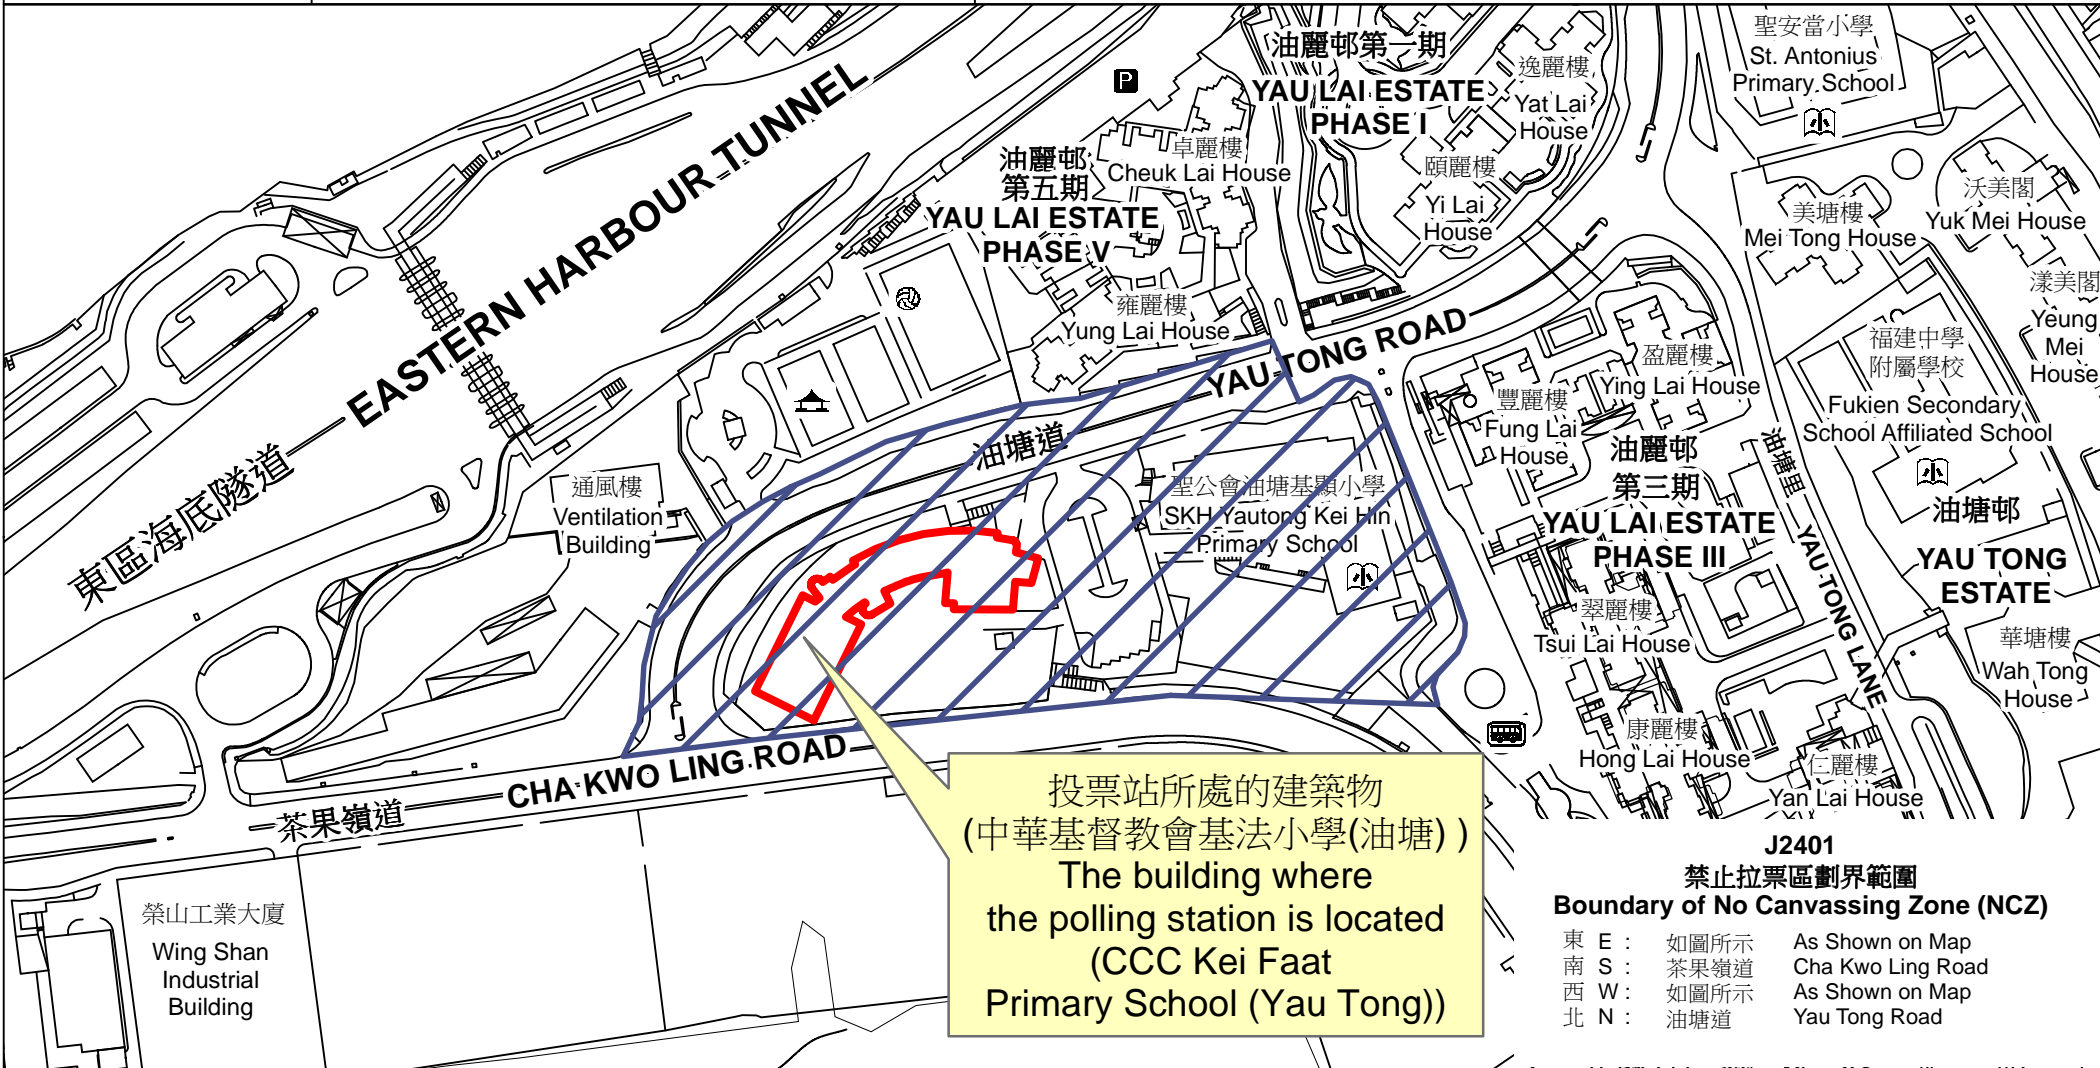

投票站位置圖和禁止拉票區 Polling Station - Location Plan & No Canvassing Zone

投票站編號 Polling Station Code	2021年立法會換屆選舉地方選區編號及名稱 Code & Name of Geographical Constituency for 2021 Legislative Council General Election	名稱及地址 Name & Address
<p>J2401</p>	<p>LC3 九龍東 KOWLOON EAST</p>	<p>中華基督教會基法小學(油塘) 九龍油塘油塘道25號地下1層 CCC Kei Faat Primary School (Yau Tong) LG/F, 25 Yau Tong Road, Yau Tong, Kowloon</p>

投票站所處的建築物
(中華基督教會基法小學(油塘))
The building where
the polling station is located
(CCC Kei Faat
Primary School (Yau Tong))

J2401
禁止拉票區劃界範圍
Boundary of No Canvassing Zone (NCZ)

東 E :	如圖所示	As Shown on Map
南 S :	茶果嶺道	Cha Kwo Ling Road
西 W :	如圖所示	As Shown on Map
北 N :	油塘道	Yau Tong Road

 禁止拉票區
No Canvassing Zone