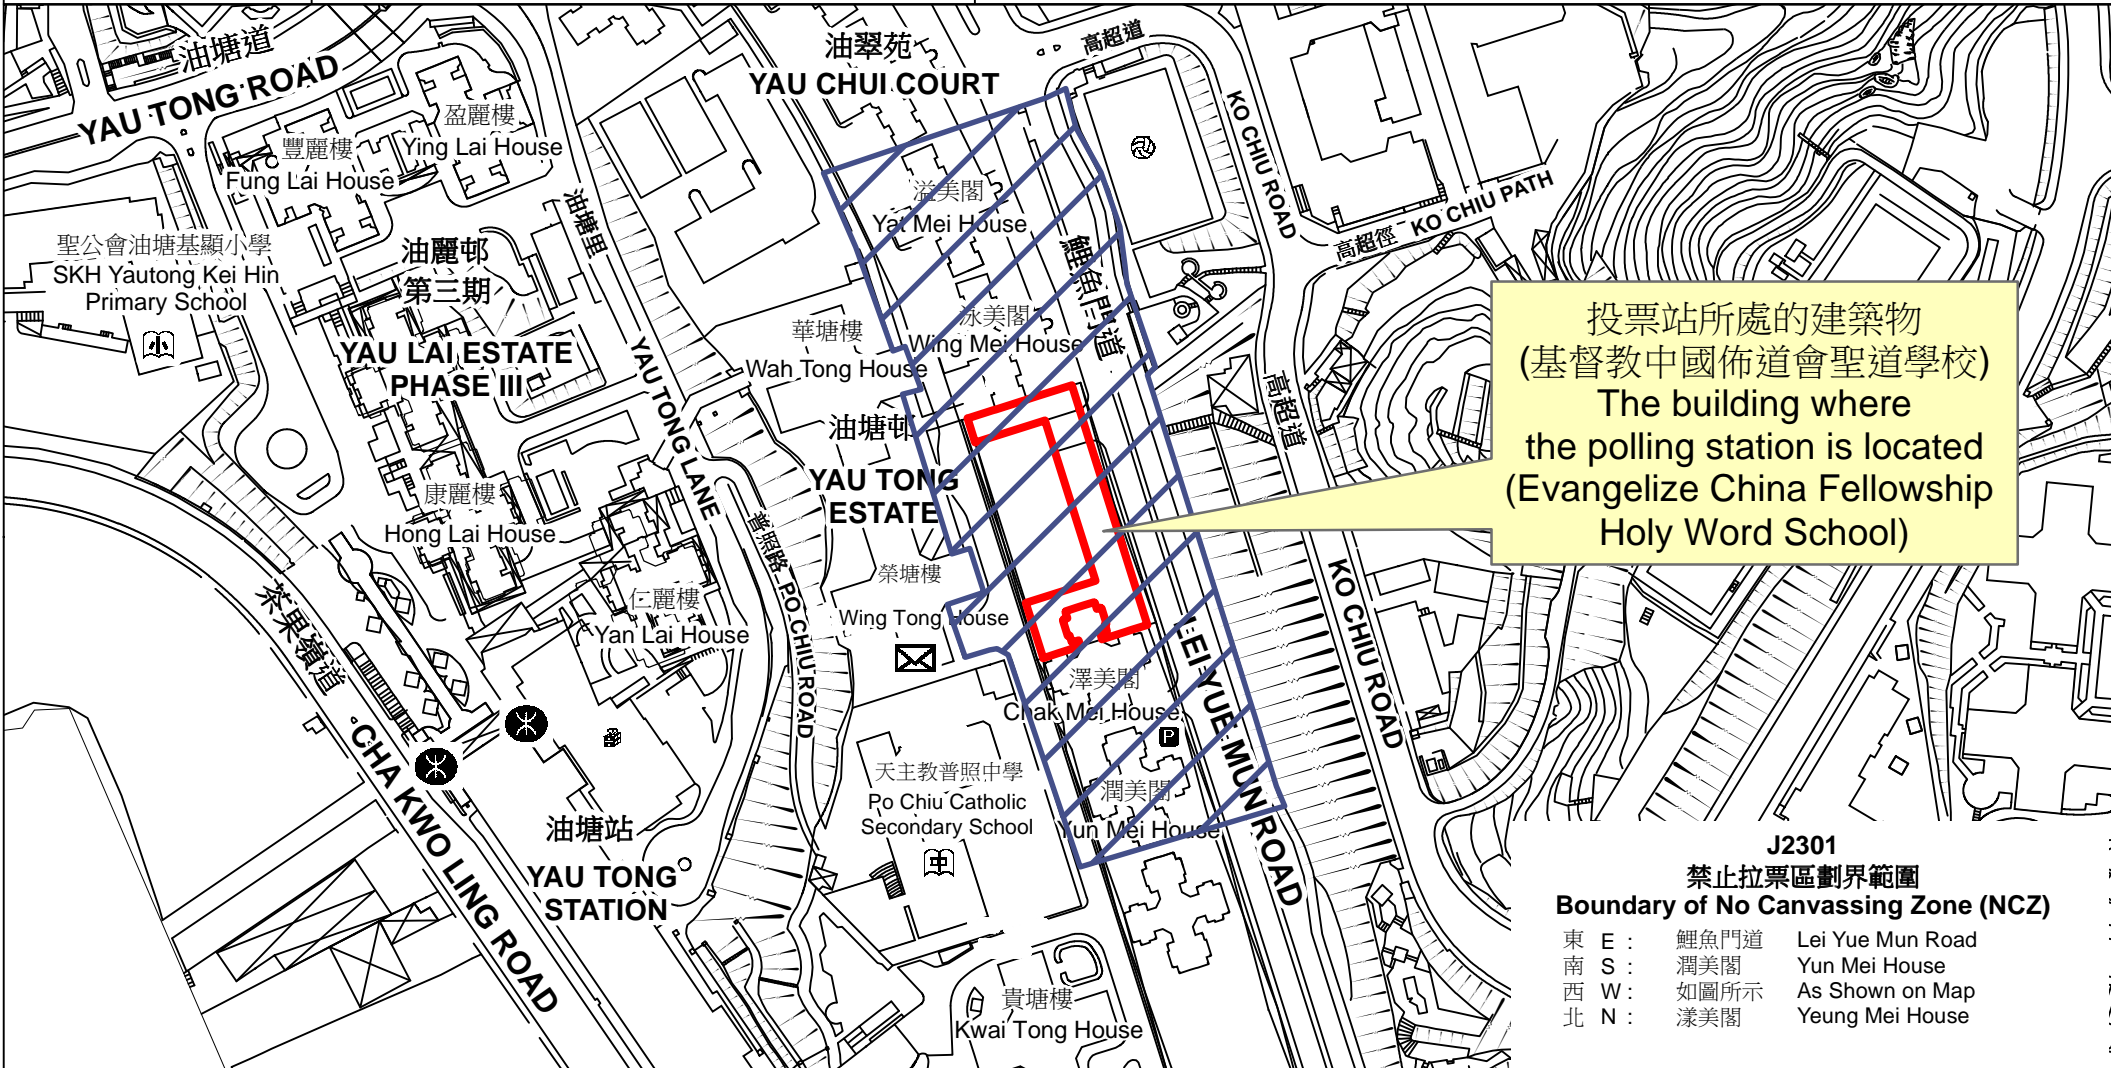

投票站位置圖和禁止拉票區 Polling Station - Location Plan & No Canvassing Zone

投票站編號 Polling Station Code J2301	2021年立法會換屆選舉地方選區編號及名稱 Code & Name of Geographical Constituency for 2021 Legislative Council General Election LC3 九龍東 KOWLOON EAST	名稱及地址 Name & Address 基督教中國佈道會聖道學校 九龍油塘鯉魚門道60號地下 Evangelize China Fellowship Holy Word School G/F, 60 Lei Yue Mun Road, Yau Tong, Kowloon
---	---	--

投票站所處的建築物
(基督教中國佈道會聖道學校)
The building where
the polling station is located
(Evangelize China Fellowship
Holy Word School)

J2301
禁止拉票區劃界範圍
Boundary of No Canvassing Zone (NCZ)

東 E :	鯉魚門道	Lei Yue Mun Road
南 S :	潤美閣	Yun Mei House
西 W :	如圖所示	As Shown on Map
北 N :	漾美閣	Yeung Mei House

 禁止拉票區
No Canvassing Zone