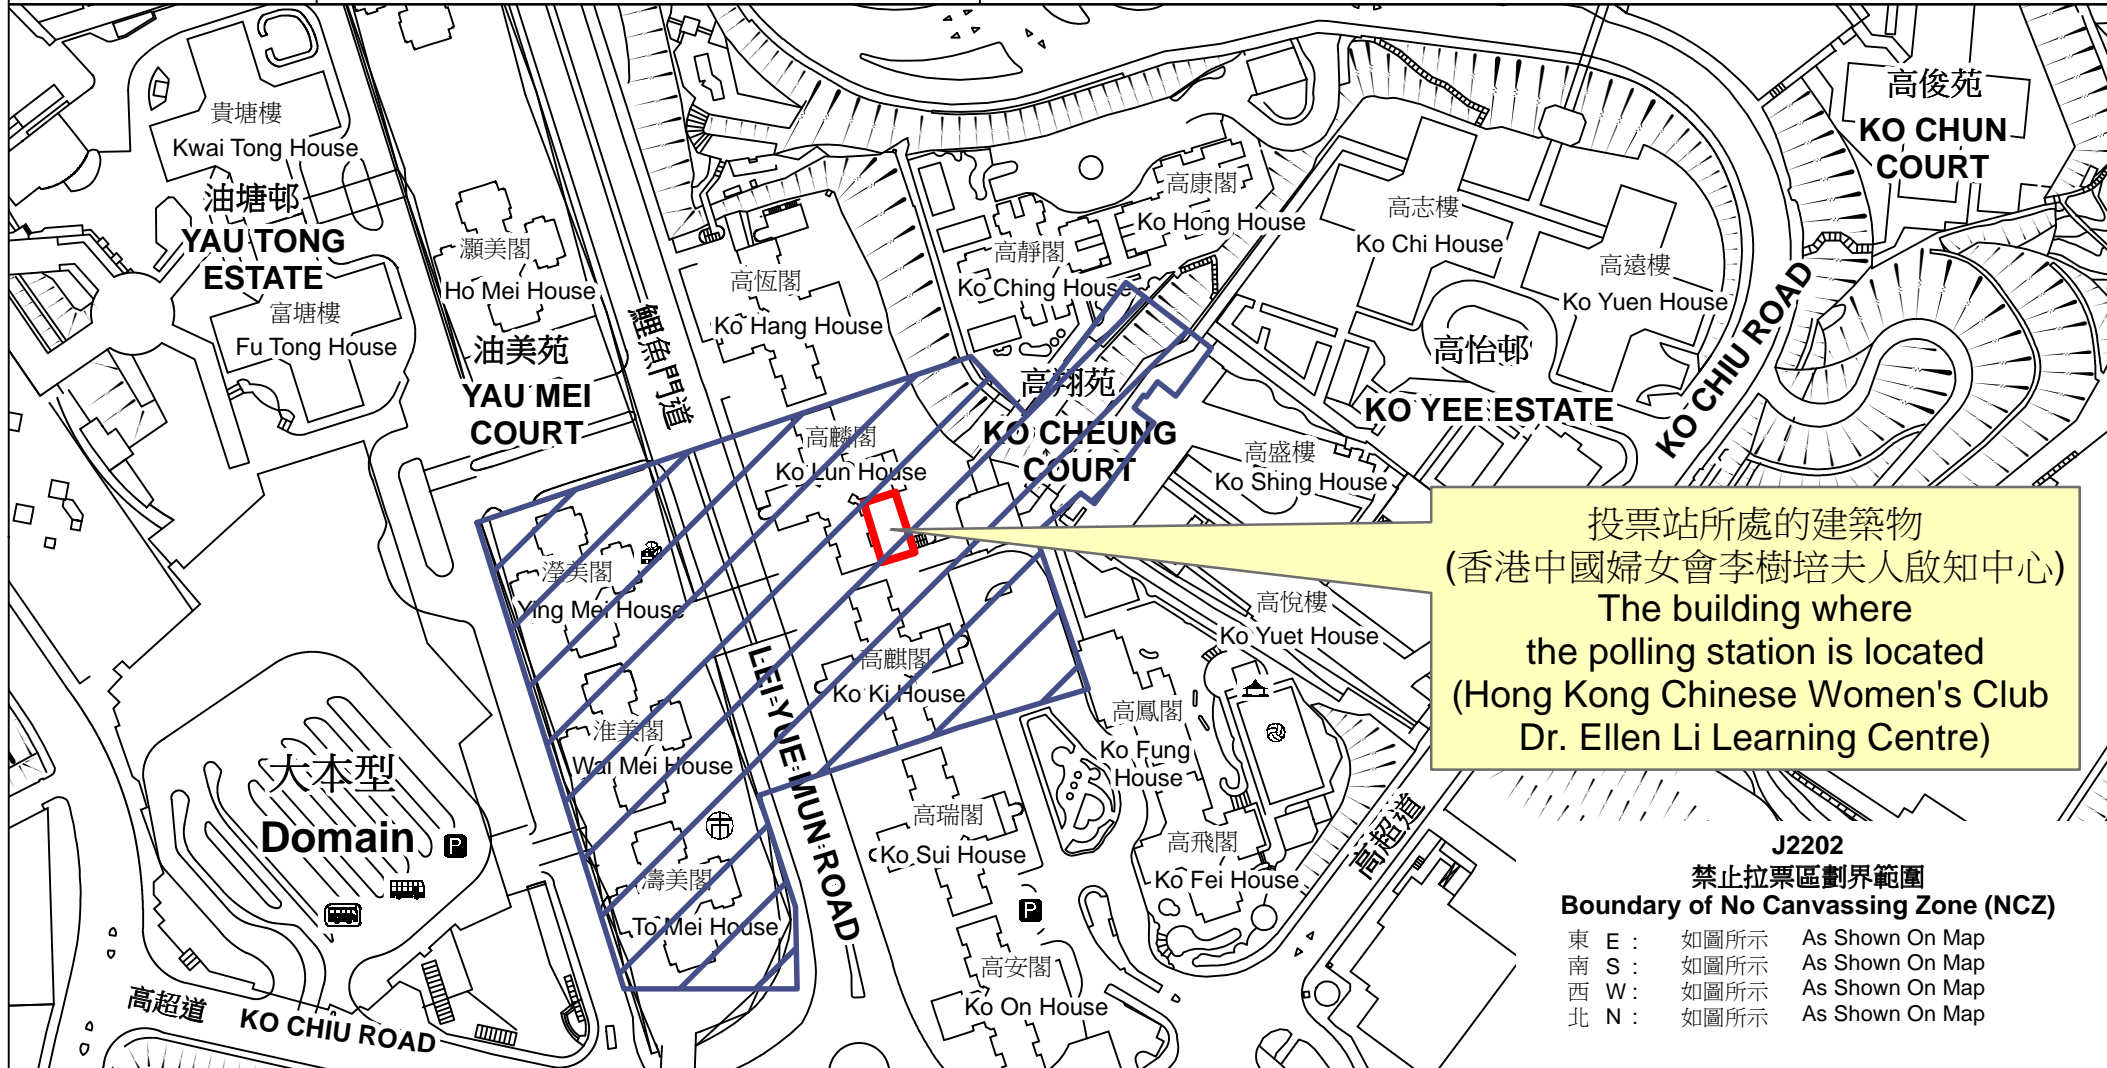

投票站位置圖和禁止拉票區 Polling Station - Location Plan & No Canvassing Zone

投票站編號 Polling Station Code	2021年立法會換屆選舉地方選區編號及名稱 Code & Name of Geographical Constituency for 2021 Legislative Council General Election	名稱及地址 Name & Address
J2202	LC3 九龍東 KOWLOON EAST	香港中國婦女會李樹培夫人啟知中心 九龍油塘高翔苑停車場3層2號 Hong Kong Chinese Women's Club Dr. Ellen Li Learning Centre Unit 2, Carpark Level 3, Ko Cheung Court, Yau Tong, Kowloon

J2202
禁止拉票區劃界範圍
Boundary of No Canvassing Zone (NCZ)

東 E :	如圖所示	As Shown On Map
南 S :	如圖所示	As Shown On Map
西 W :	如圖所示	As Shown On Map
北 N :	如圖所示	As Shown On Map

 禁止拉票區
No Canvassing Zone