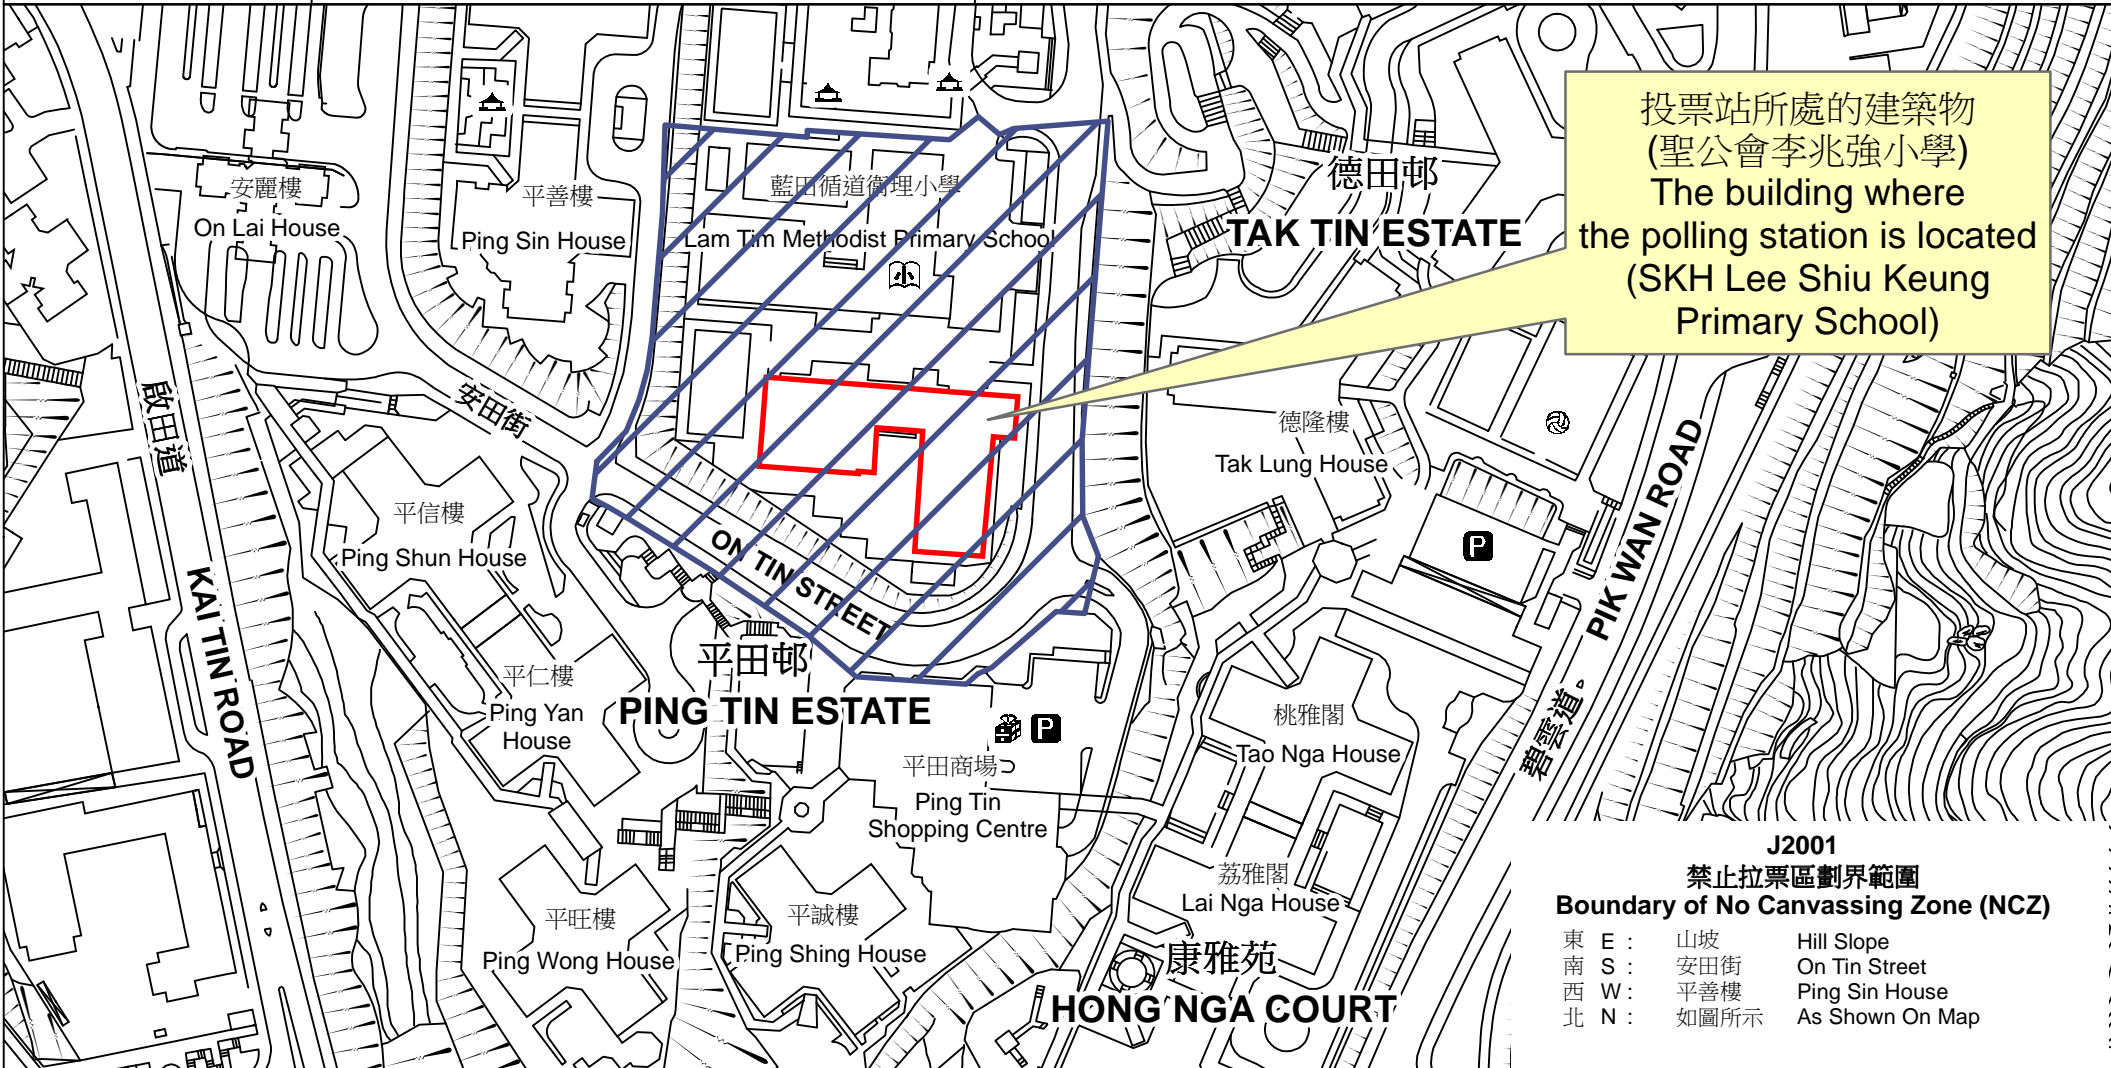

# 投票站位置圖和禁止拉票區 Polling Station - Location Plan & No Canvassing Zone

投票站編號 Polling Station Code  <b>J2001</b>	2021年立法會換屆選舉地方選區編號及名稱 Code & Name of Geographical Constituency for 2021 Legislative Council General Election  <b>LC3                      九龍東                      KOWLOON EAST</b>	名稱及地址 Name & Address  聖公會李兆強小學 九龍藍田安田街平田邨第一校舍地下 <b>SKH Lee Shiu Keung Primary School</b> G/F, School No. 1, Ping Tin Estate, On Tin Street, Lam Tin, Kowloon
---	---	--

投票站所處的建築物  
 (聖公會李兆強小學)  
 The building where  
 the polling station is located  
 (SKH Lee Shiu Keung  
 Primary School)

**J2001  
 禁止拉票區劃界範圍  
 Boundary of No Canvassing Zone (NCZ)**

東 E :	山坡	Hill Slope
南 S :	安田街	On Tin Street
西 W :	平善樓	Ping Sin House
北 N :	如圖所示	As Shown On Map

 禁止拉票區  
 No Canvassing Zone