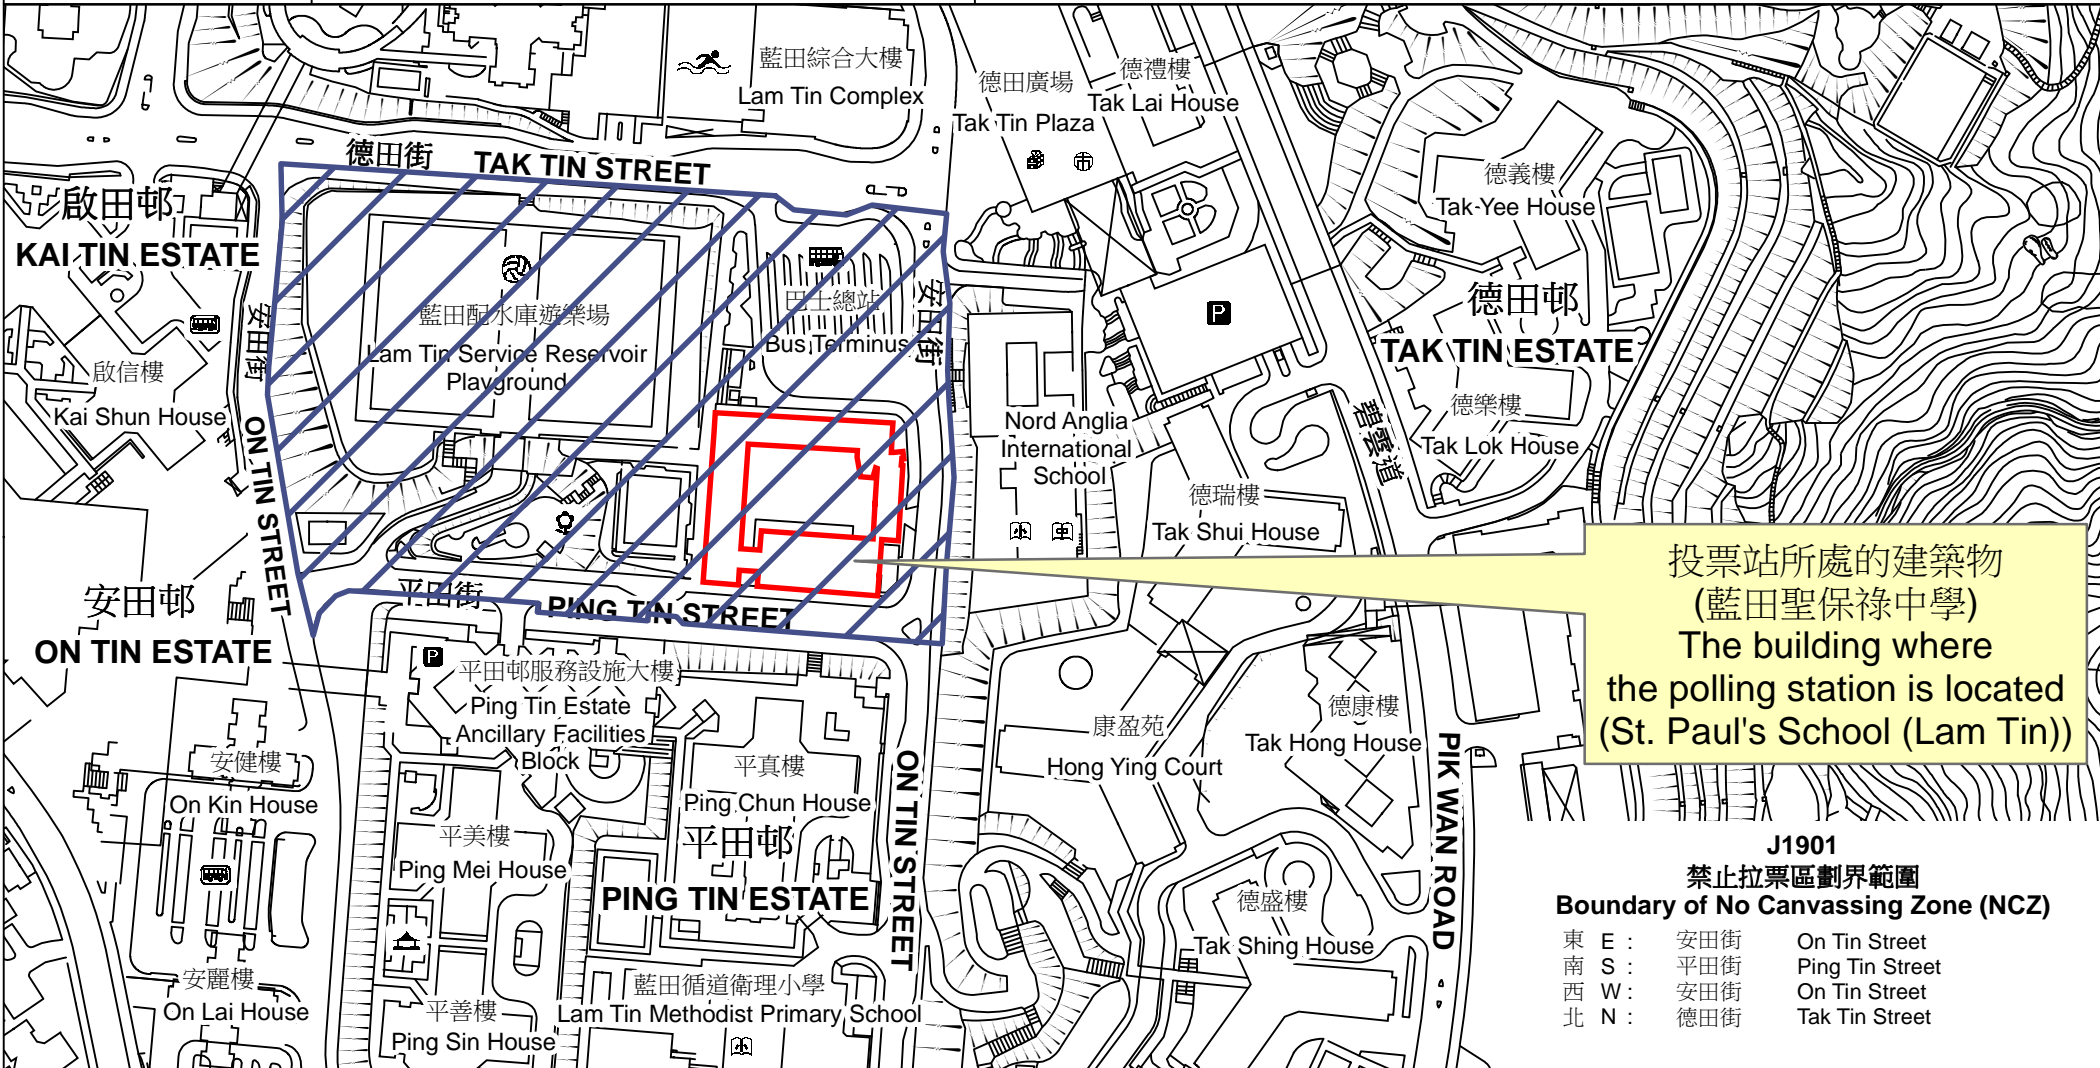

# 投票站位置圖和禁止拉票區 Polling Station - Location Plan & No Canvassing Zone

投票站編號 Polling Station Code	2021年立法會換屆選舉地方選區編號及名稱 Code & Name of Geographical Constituency for 2021 Legislative Council General Election	名稱及地址 Name & Address
<b>J1901</b>	<b>LC3 九龍東 KOWLOON EAST</b>	<b>藍田聖保祿中學 九龍藍田安田街10號地下 St. Paul's School (Lam Tin) G/F, 10 On Tin Street, Lam Tin, Kowloon</b>

投票站所處的建築物  
(藍田聖保祿中學)  
The building where  
the polling station is located  
(St. Paul's School (Lam Tin))

**J1901**  
**禁止拉票區劃界範圍**  
**Boundary of No Canvassing Zone (NCZ)**

東 E :	安田街	On Tin Street
南 S :	平田街	Ping Tin Street
西 W :	安田街	On Tin Street
北 N :	德田街	Tak Tin Street

 禁止拉票區  
No Canvassing Zone