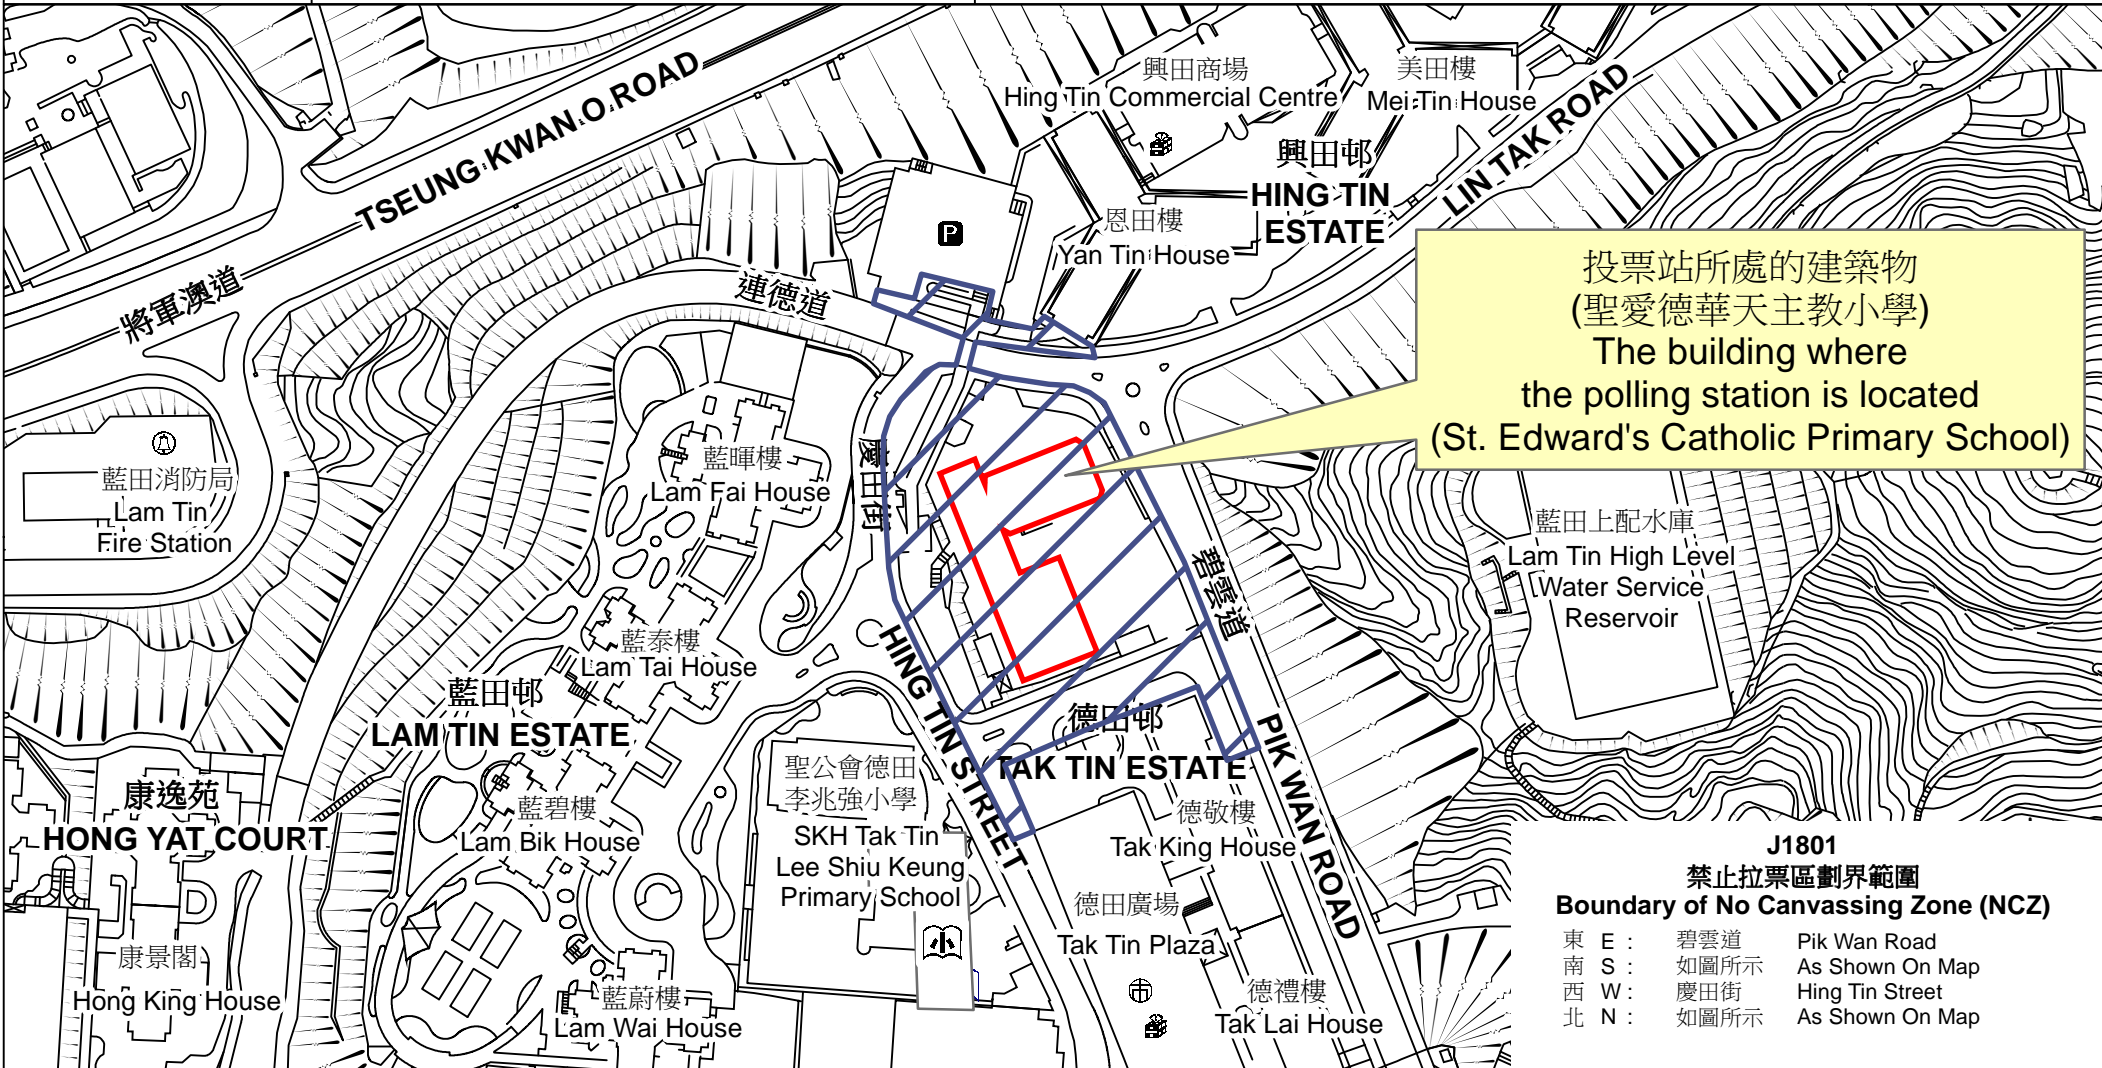

投票站位置圖和禁止拉票區 Polling Station - Location Plan & No Canvassing Zone

投票站編號 Polling Station Code J1801	2021年立法會換屆選舉地方選區編號及名稱 Code & Name of Geographical Constituency for 2021 Legislative Council General Election LC3 九龍東 KOWLOON EAST	名稱及地址 Name & Address 聖愛德華天主教小學 九龍藍田慶田街8號地下 St. Edward's Catholic Primary School G/F, 8 Hing Tin Street, Lam Tin, Kowloon
---	---	---

投票站所處的建築物
 (聖愛德華天主教小學)
 The building where
 the polling station is located
 (St. Edward's Catholic Primary School)

**J1801
 禁止拉票區劃界範圍
 Boundary of No Canvassing Zone (NCZ)**

東 E :	碧雲道	Pik Wan Road
南 S :	如圖所示	As Shown On Map
西 W :	慶田街	Hing Tin Street
北 N :	如圖所示	As Shown On Map

 禁止拉票區
 No Canvassing Zone