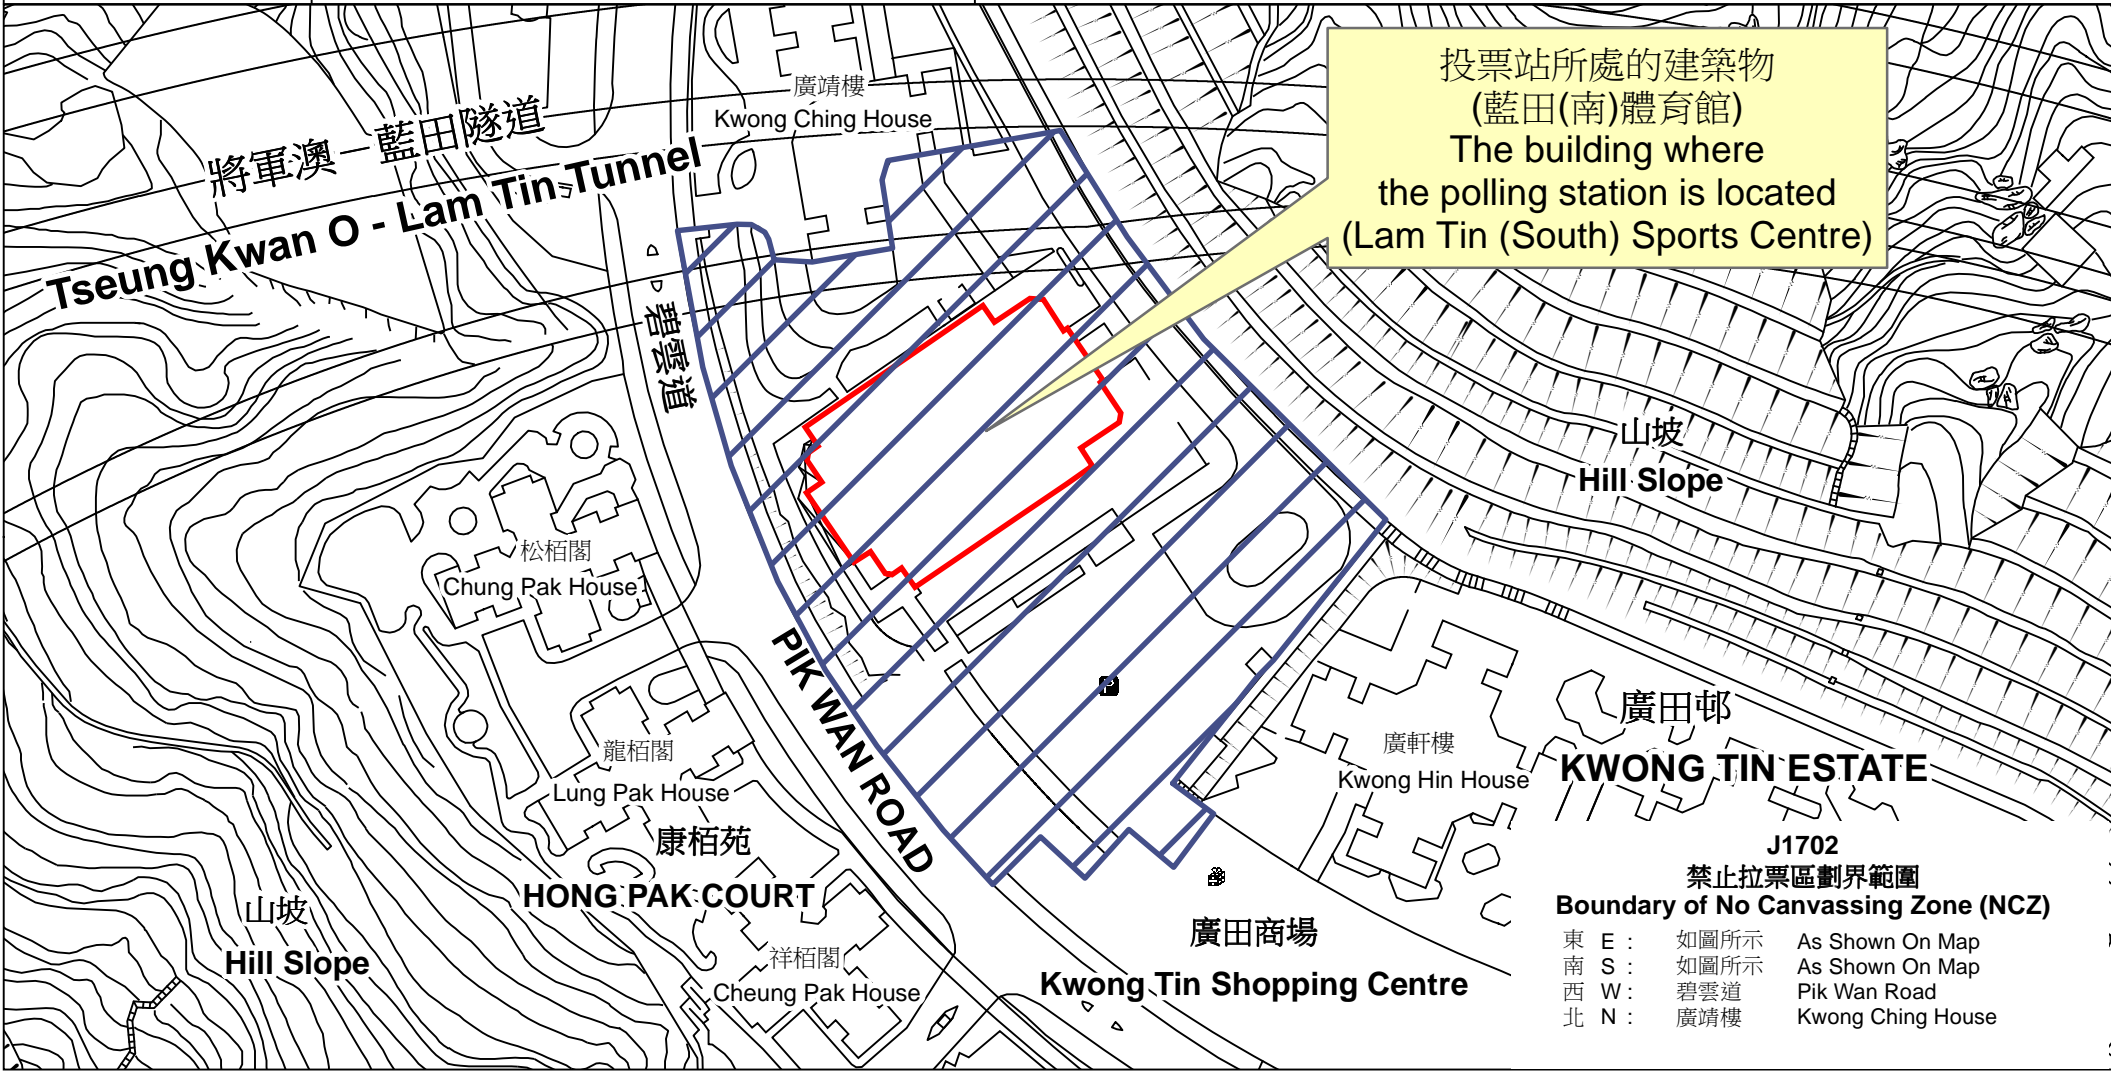

投票站位置圖和禁止拉票區 Polling Station - Location Plan & No Canvassing Zone

| 投票站編號 Polling Station Code J1702 | 2021年立法會換屆選舉地方選區編號及名稱 Code & Name of Geographical Constituency for 2021 Legislative Council General Election LC3 九龍東 KOWLOON EAST | 名稱及地址 Name & Address 藍田(南)體育館 九龍藍田碧雲道170號2樓 Lam Tin (South) Sports Centre 2/F, 170 Pik Wan Road, Lam Tin, Kowloon |
|---|---|--|
|---|---|--|

投票站所處的建築物
 (藍田(南)體育館)
 The building where
 the polling station is located
 (Lam Tin (South) Sports Centre)

J1702
禁止拉票區劃界範圍
Boundary of No Canvassing Zone (NCZ)
 東 E : 如圖所示 As Shown On Map
 南 S : 如圖所示 As Shown On Map
 西 W : 碧雲道 Pik Wan Road
 北 N : 廣靖樓 Kwong Ching House

 禁止拉票區
 No Canvassing Zone