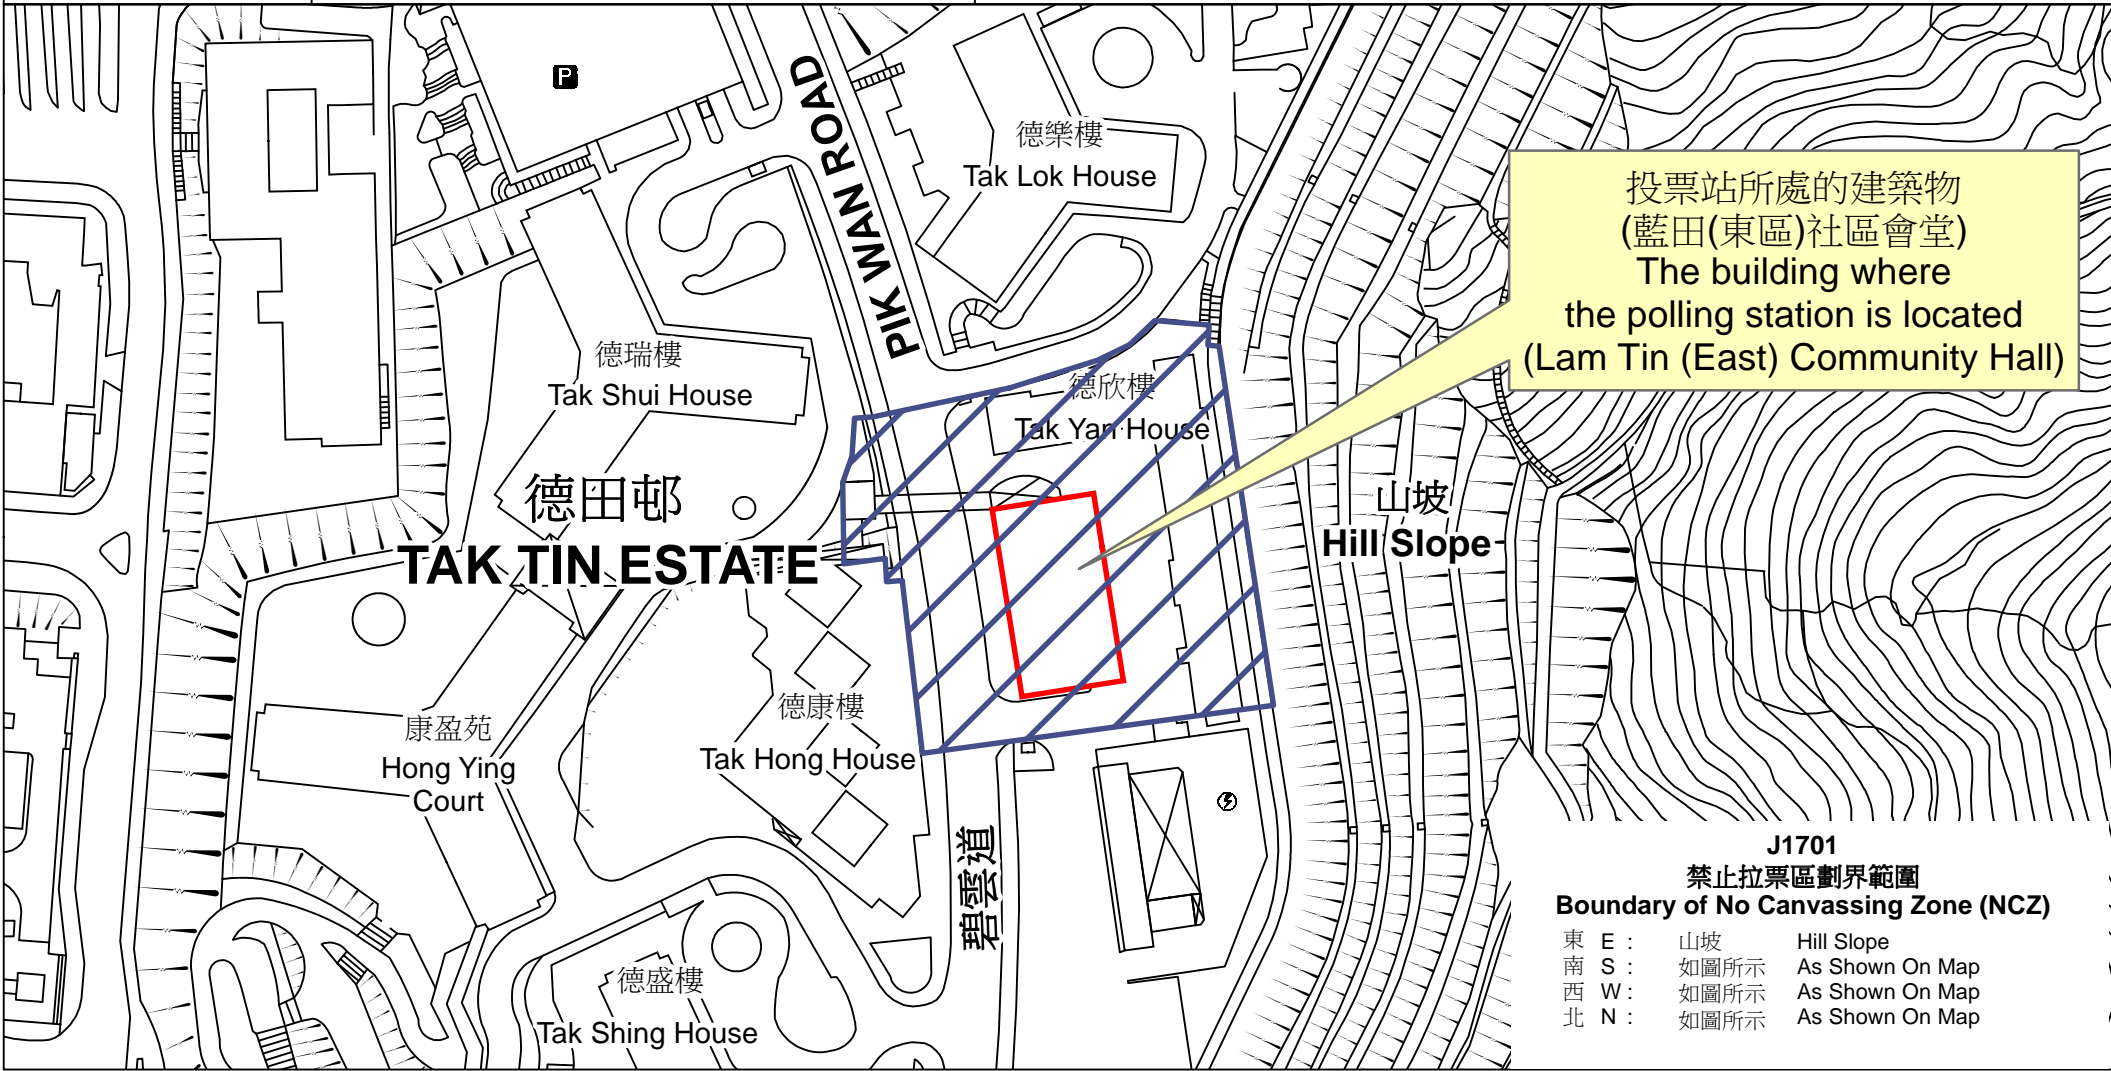

投票站位置圖和禁止拉票區 Polling Station - Location Plan & No Canvassing Zone

<p>投票站編號 Polling Station Code</p> <p>J1701</p>	<p>2021年立法會換屆選舉地方選區編號及名稱 Code & Name of Geographical Constituency for 2021 Legislative Council General Election</p> <p>LC3 九龍東 KOWLOON EAST</p>	<p>名稱及地址 Name & Address</p> <p>藍田(東區)社區會堂 九龍藍田碧雲道223號藍田社區綜合大樓2樓 Lam Tin (East) Community Hall 2/F, Lam Tin Community Complex, 223 Pik Wan Road, Lam Tin, Kowloon</p>
---	--	---

J1701
禁止拉票區劃界範圍
Boundary of No Canvassing Zone (NCZ)

東 E :	山坡	Hill Slope
南 S :	如圖所示	As Shown On Map
西 W :	如圖所示	As Shown On Map
北 N :	如圖所示	As Shown On Map

 禁止拉票區
No Canvassing Zone