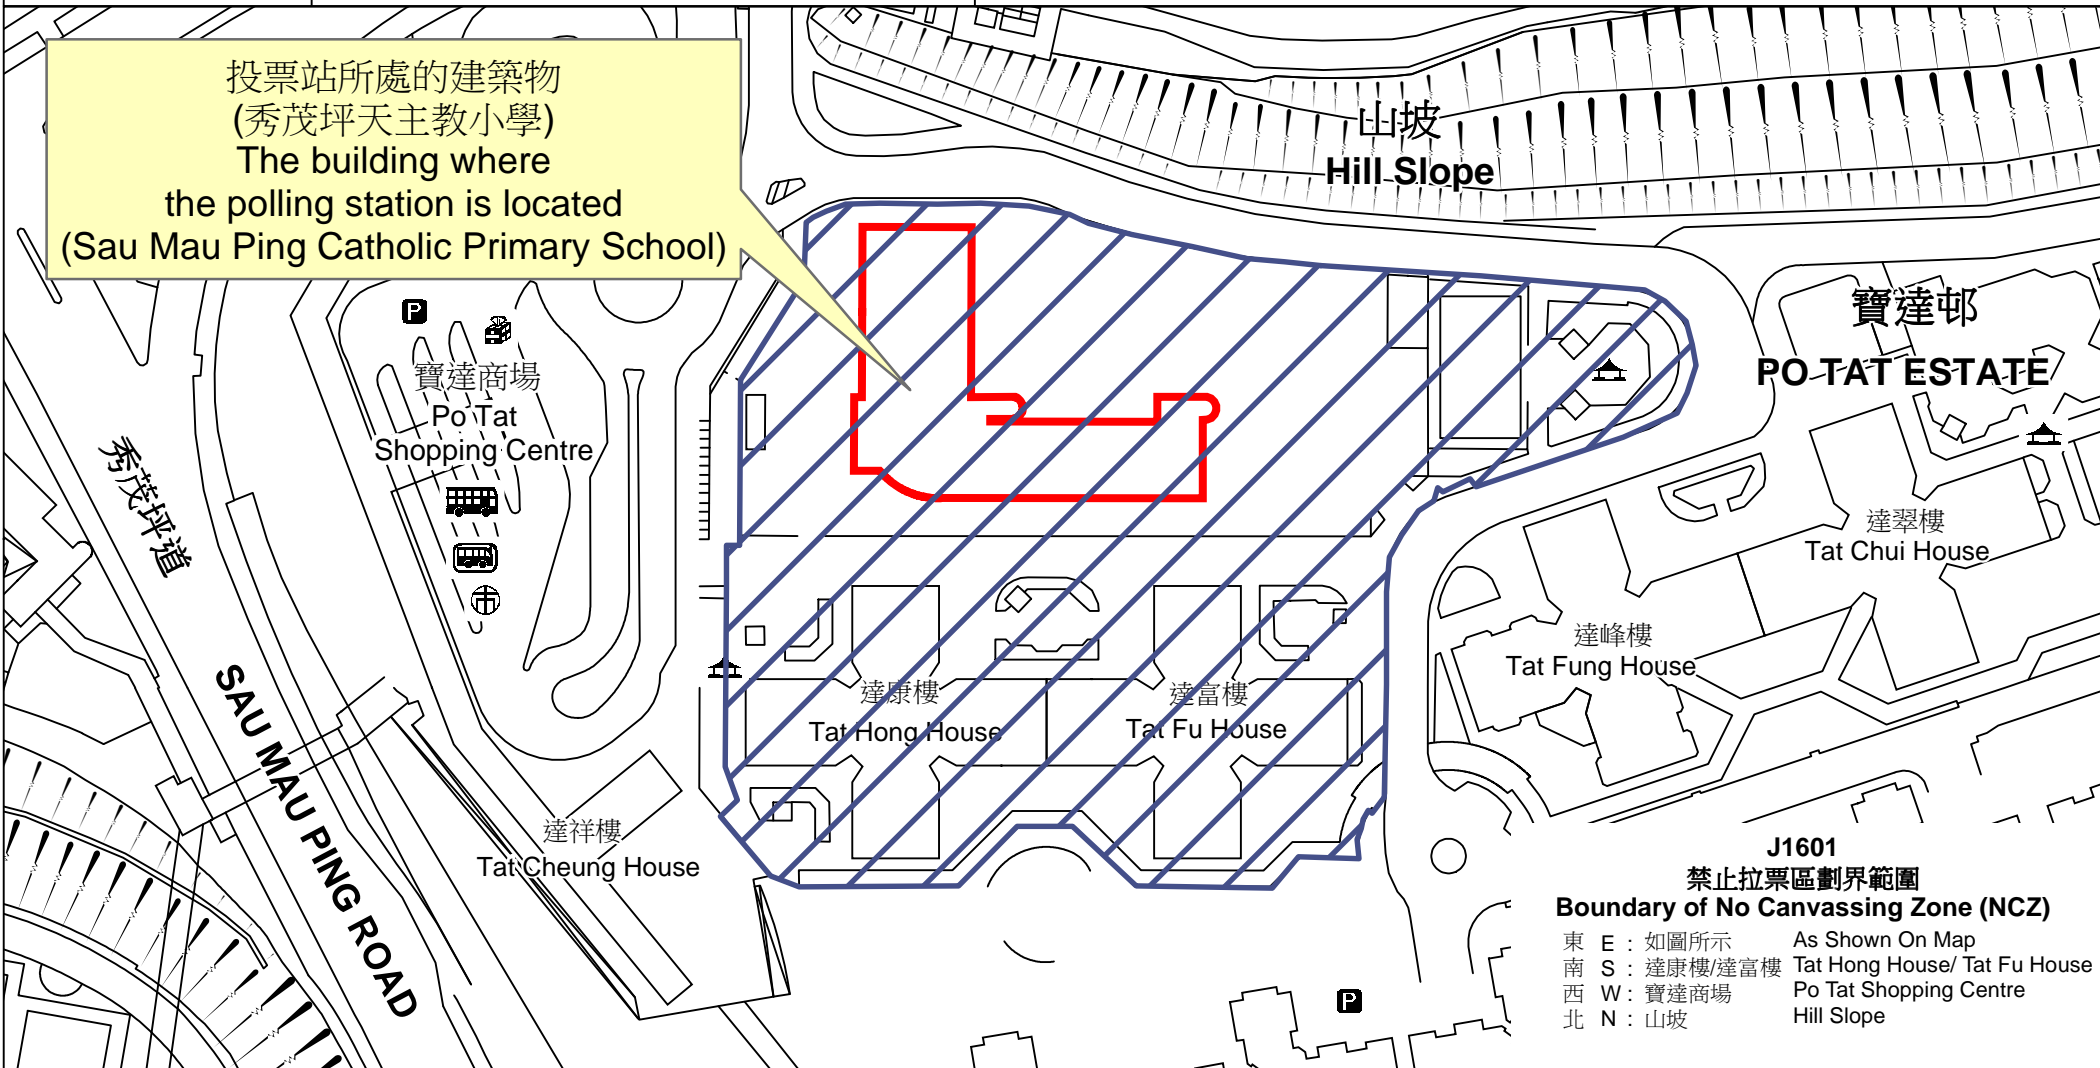

投票站位置圖和禁止拉票區 Polling Station - Location Plan & No Canvassing Zone

投票站編號 Polling Station Code J1601	2021年立法會換屆選舉地方選區編號及名稱 Code & Name of Geographical Constituency for 2021 Legislative Council General Election LC3 九龍東 KOWLOON EAST	名稱及地址 Name & Address 秀茂坪天主教小學 九龍觀塘秀茂坪寶達邨地下 Sau Mau Ping Catholic Primary School G/F, Po Tat Estate, Sau Mau Ping, Kwun Tong, Kowloon
---	---	--

 禁止拉票區
No Canvassing Zone