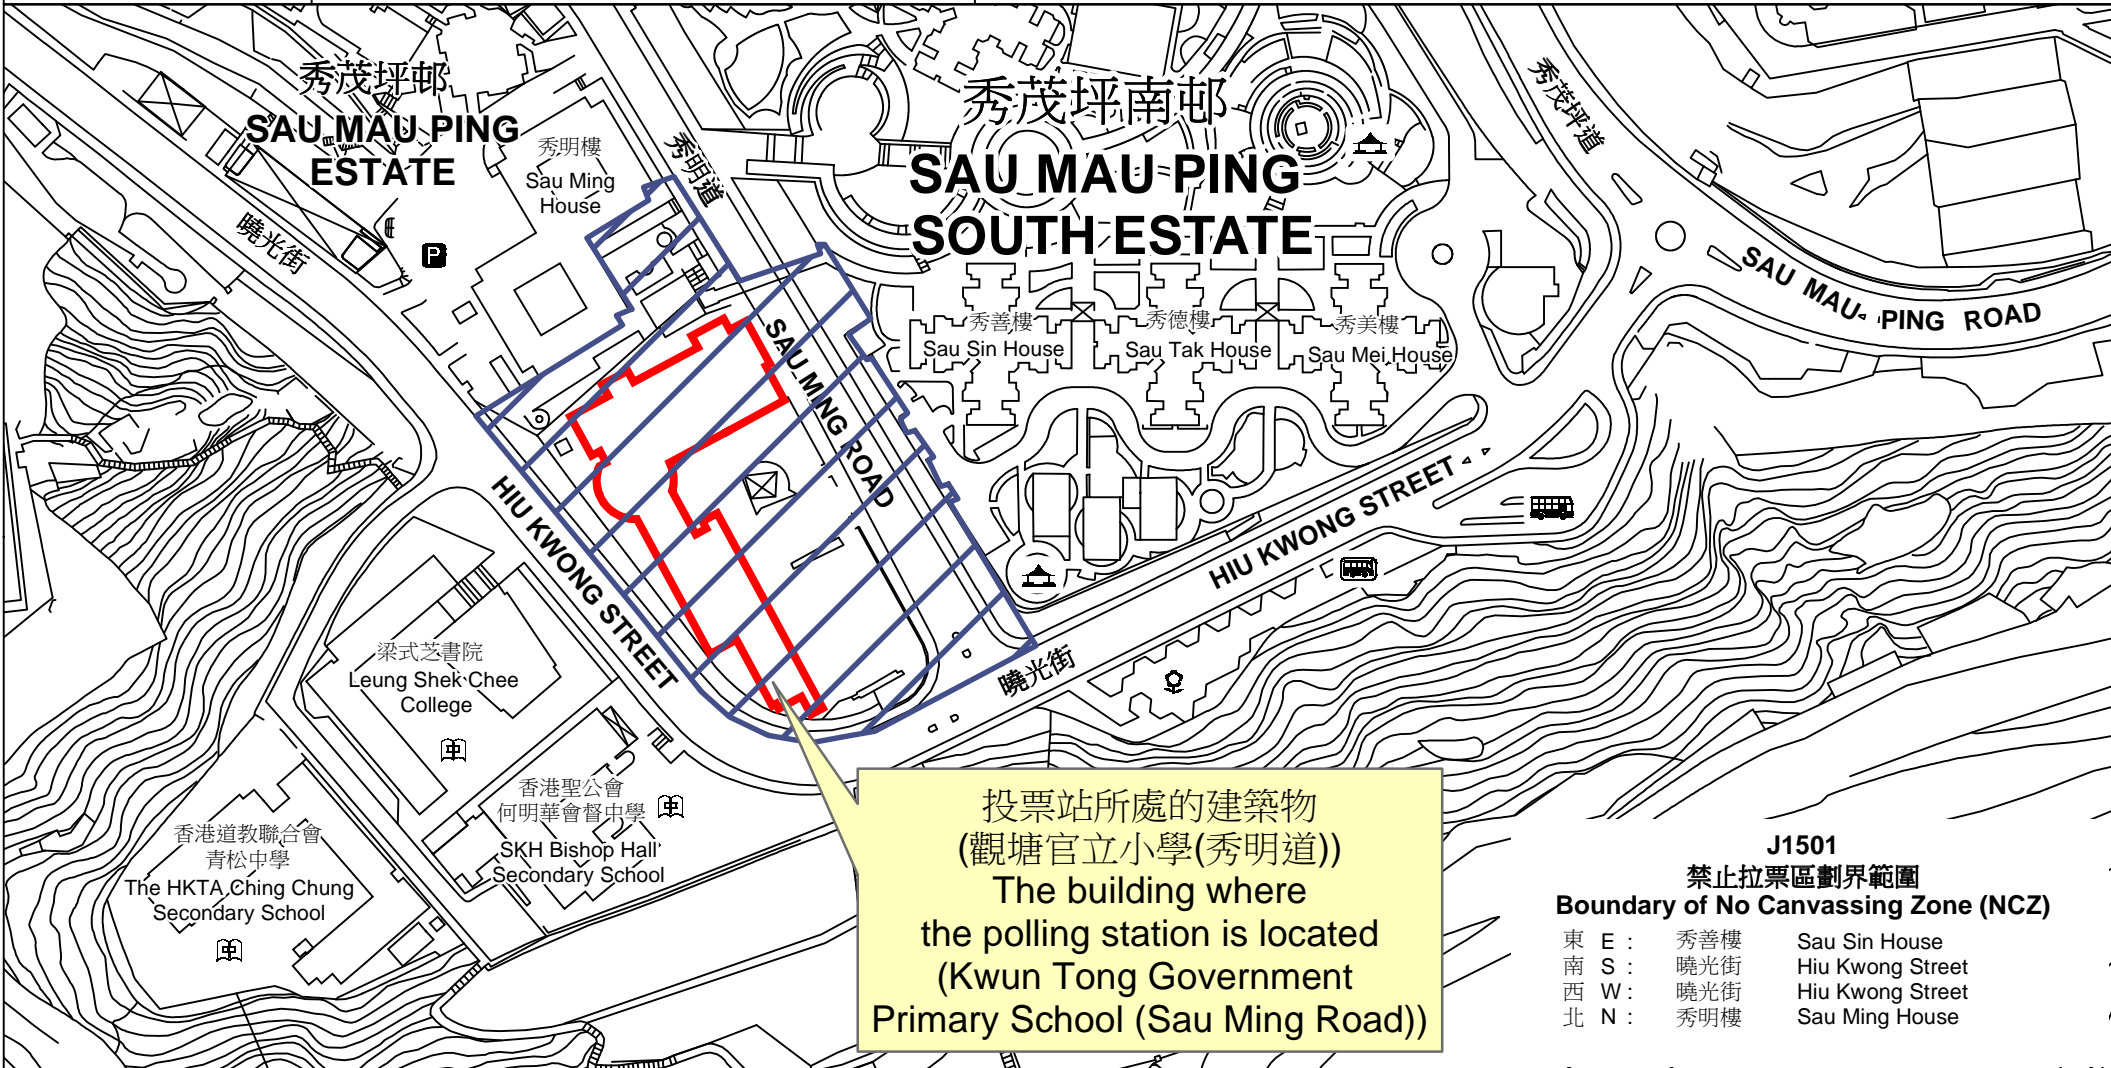

投票站位置圖和禁止拉票區 Polling Station - Location Plan & No Canvassing Zone

投票站編號 Polling Station Code	2021年立法會換屆選舉地方選區編號及名稱 Code & Name of Geographical Constituency for 2021 Legislative Council General Election	名稱及地址 Name & Address
<p>J1501</p>	<p>LC3 九龍東 KOWLOON EAST</p>	<p>觀塘官立小學(秀明道) 九龍觀塘秀茂坪秀明道130號地下 Kwun Tong Government Primary School (Sau Ming Road) G/F, 130 Sau Ming Road, Sau Mau Ping, Kwun Tong, Kowloon</p>

投票站所處的建築物
(觀塘官立小學(秀明道))
The building where
the polling station is located
(Kwun Tong Government
Primary School (Sau Ming Road))

J1501
禁止拉票區劃界範圍
Boundary of No Canvassing Zone (NCZ)

東 E :	秀善樓	Sau Sin House
南 S :	曉光街	Hiu Kwong Street
西 W :	曉光街	Hiu Kwong Street
北 N :	秀明樓	Sau Ming House

 禁止拉票區
No Canvassing Zone