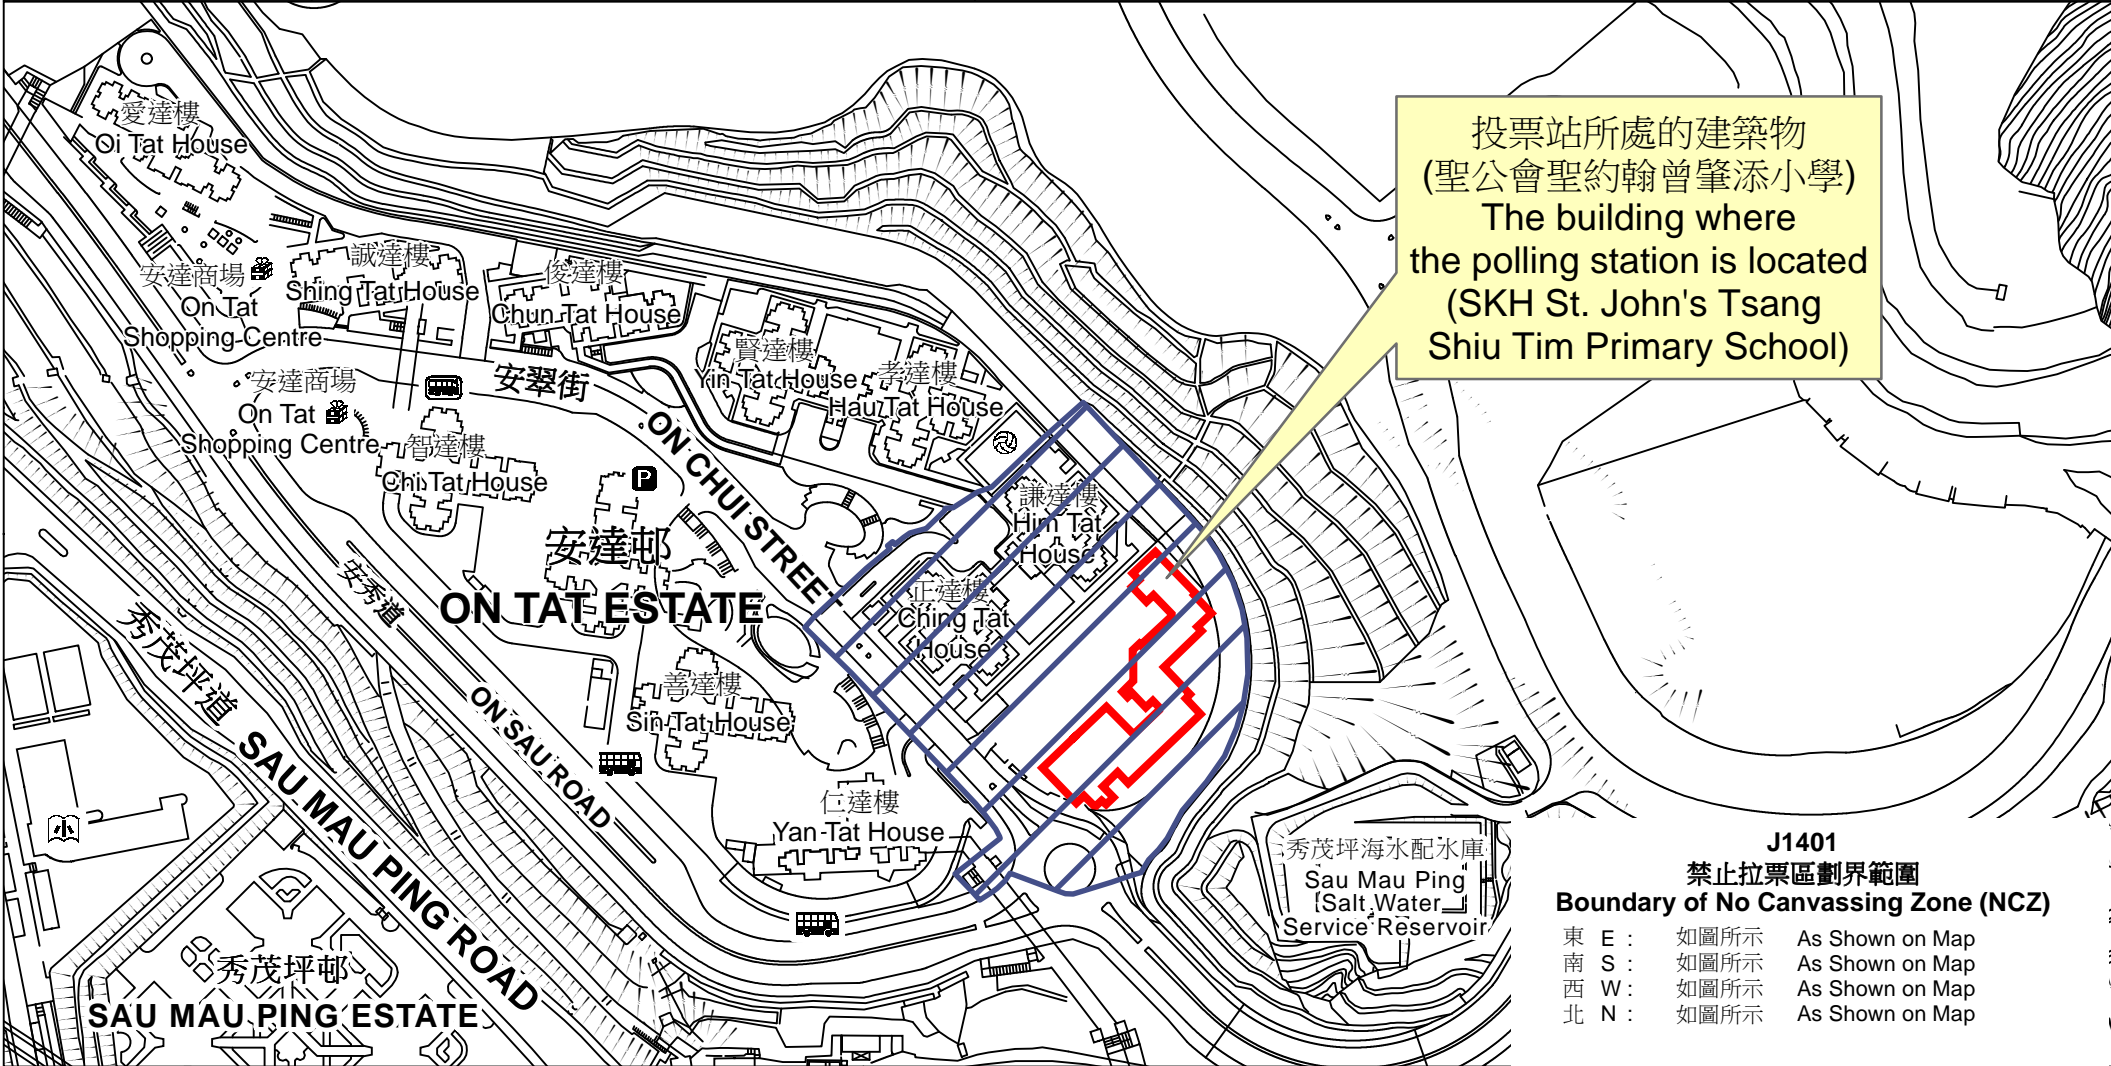

投票站位置圖和禁止拉票區 Polling Station - Location Plan & No Canvassing Zone

投票站編號 Polling Station Code J1401	2021年立法會換屆選舉地方選區編號及名稱 Code & Name of Geographical Constituency for 2021 Legislative Council General Election LC3 九龍東 KOWLOON EAST	名稱及地址 Name & Address 聖公會聖約翰曾肇添小學 九龍觀塘安翠街11號地下 SKH St. John's Tsang Shiu Tim Primary School G/F, 11 On Chui Street, Kwun Tong, Kowloon
---	--	---

 禁止拉票區
No Canvassing Zone