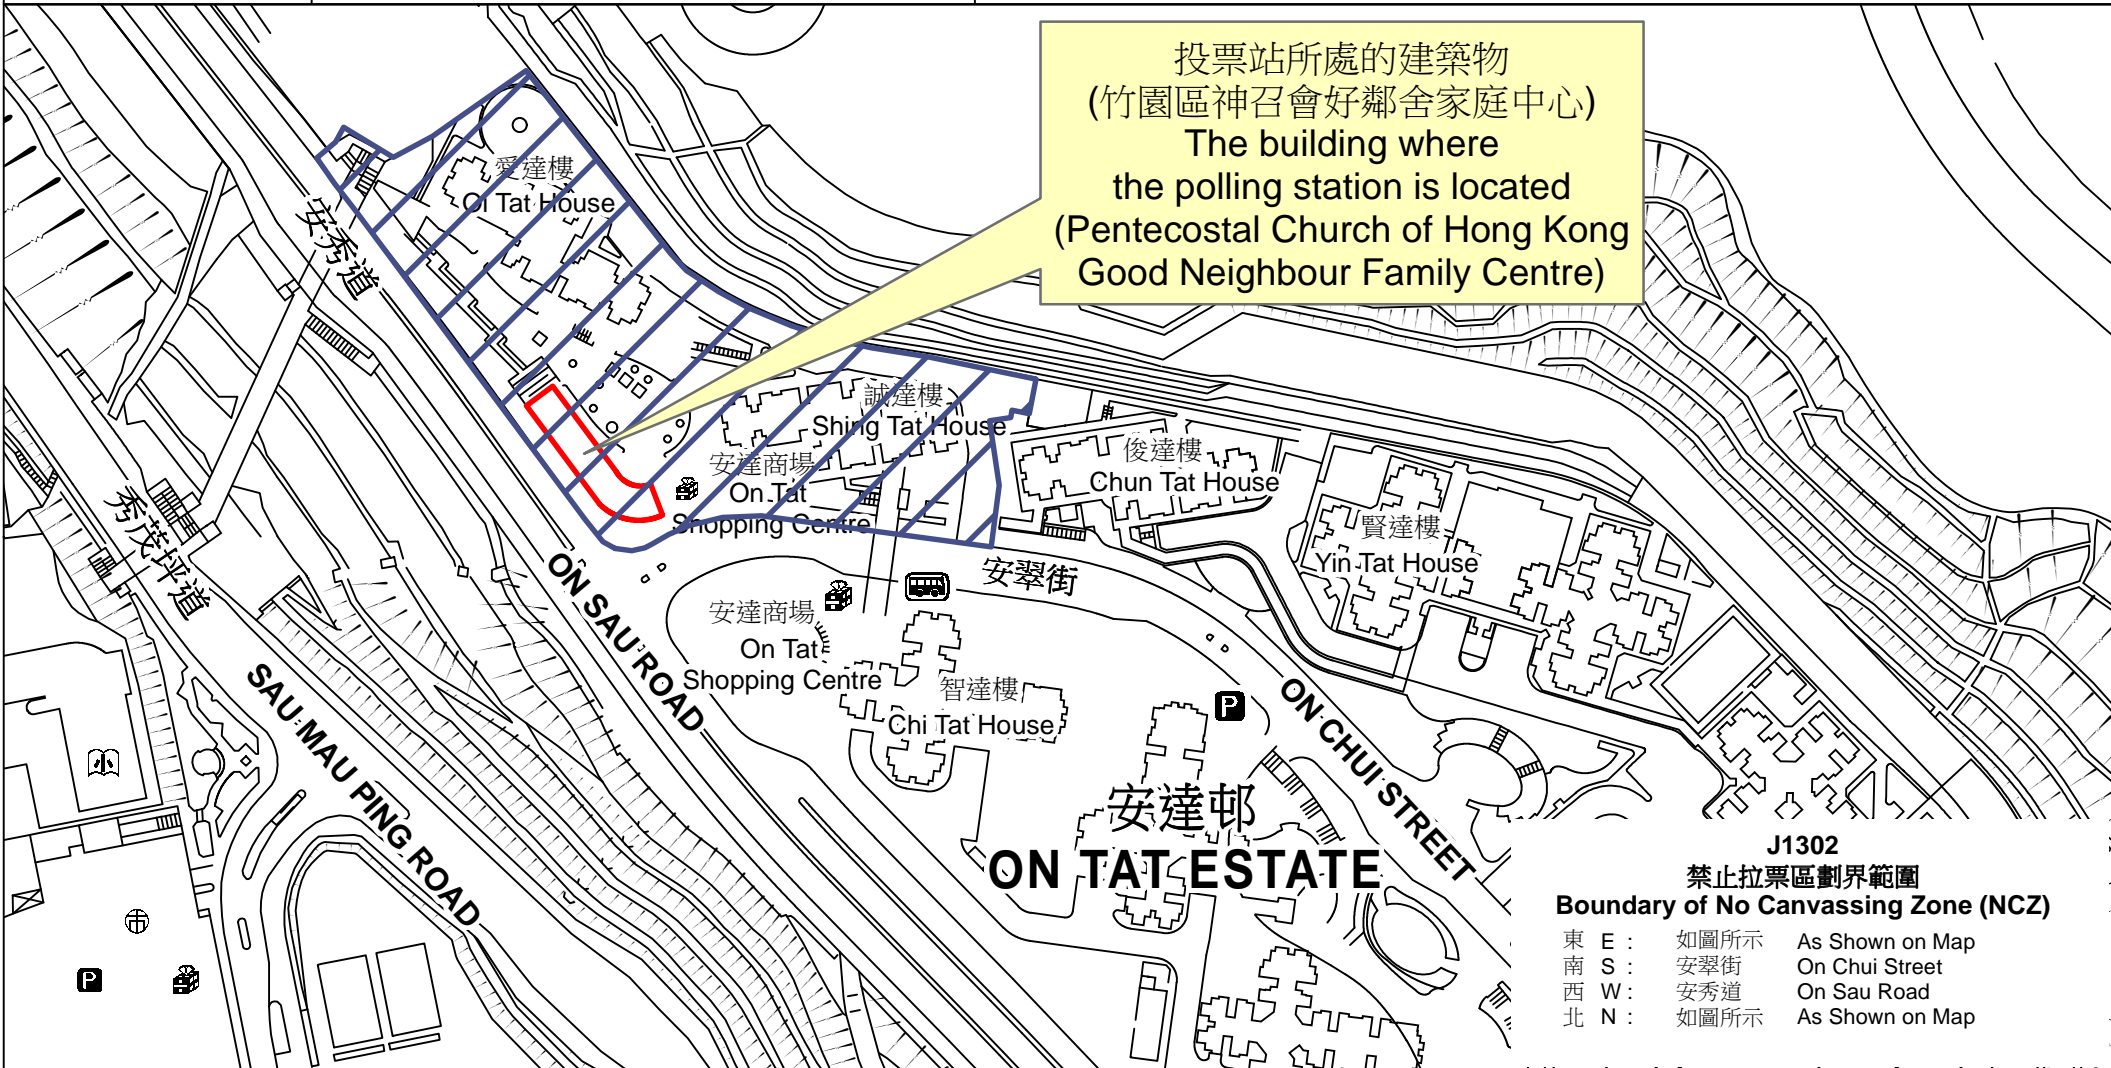

投票站位置圖和禁止拉票區 Polling Station - Location Plan & No Canvassing Zone

投票站編號 Polling Station Code J1302	2021年立法會換屆選舉地方選區編號及名稱 Code & Name of Geographical Constituency for 2021 Legislative Council General Election LC3 九龍東 KOWLOON EAST	名稱及地址 Name & Address 竹園區神召會好鄰舍家庭中心 九龍觀塘安達邨安達商場(北翼)平台 Pentecostal Church of Hong Kong Good Neighbour Family Centre Podium Deck Level, On Tat Shopping Centre (North Wing), On Tat Estate, Kwun Tong, Kowloon
---	---	---

 禁止拉票區
 No Canvassing Zone