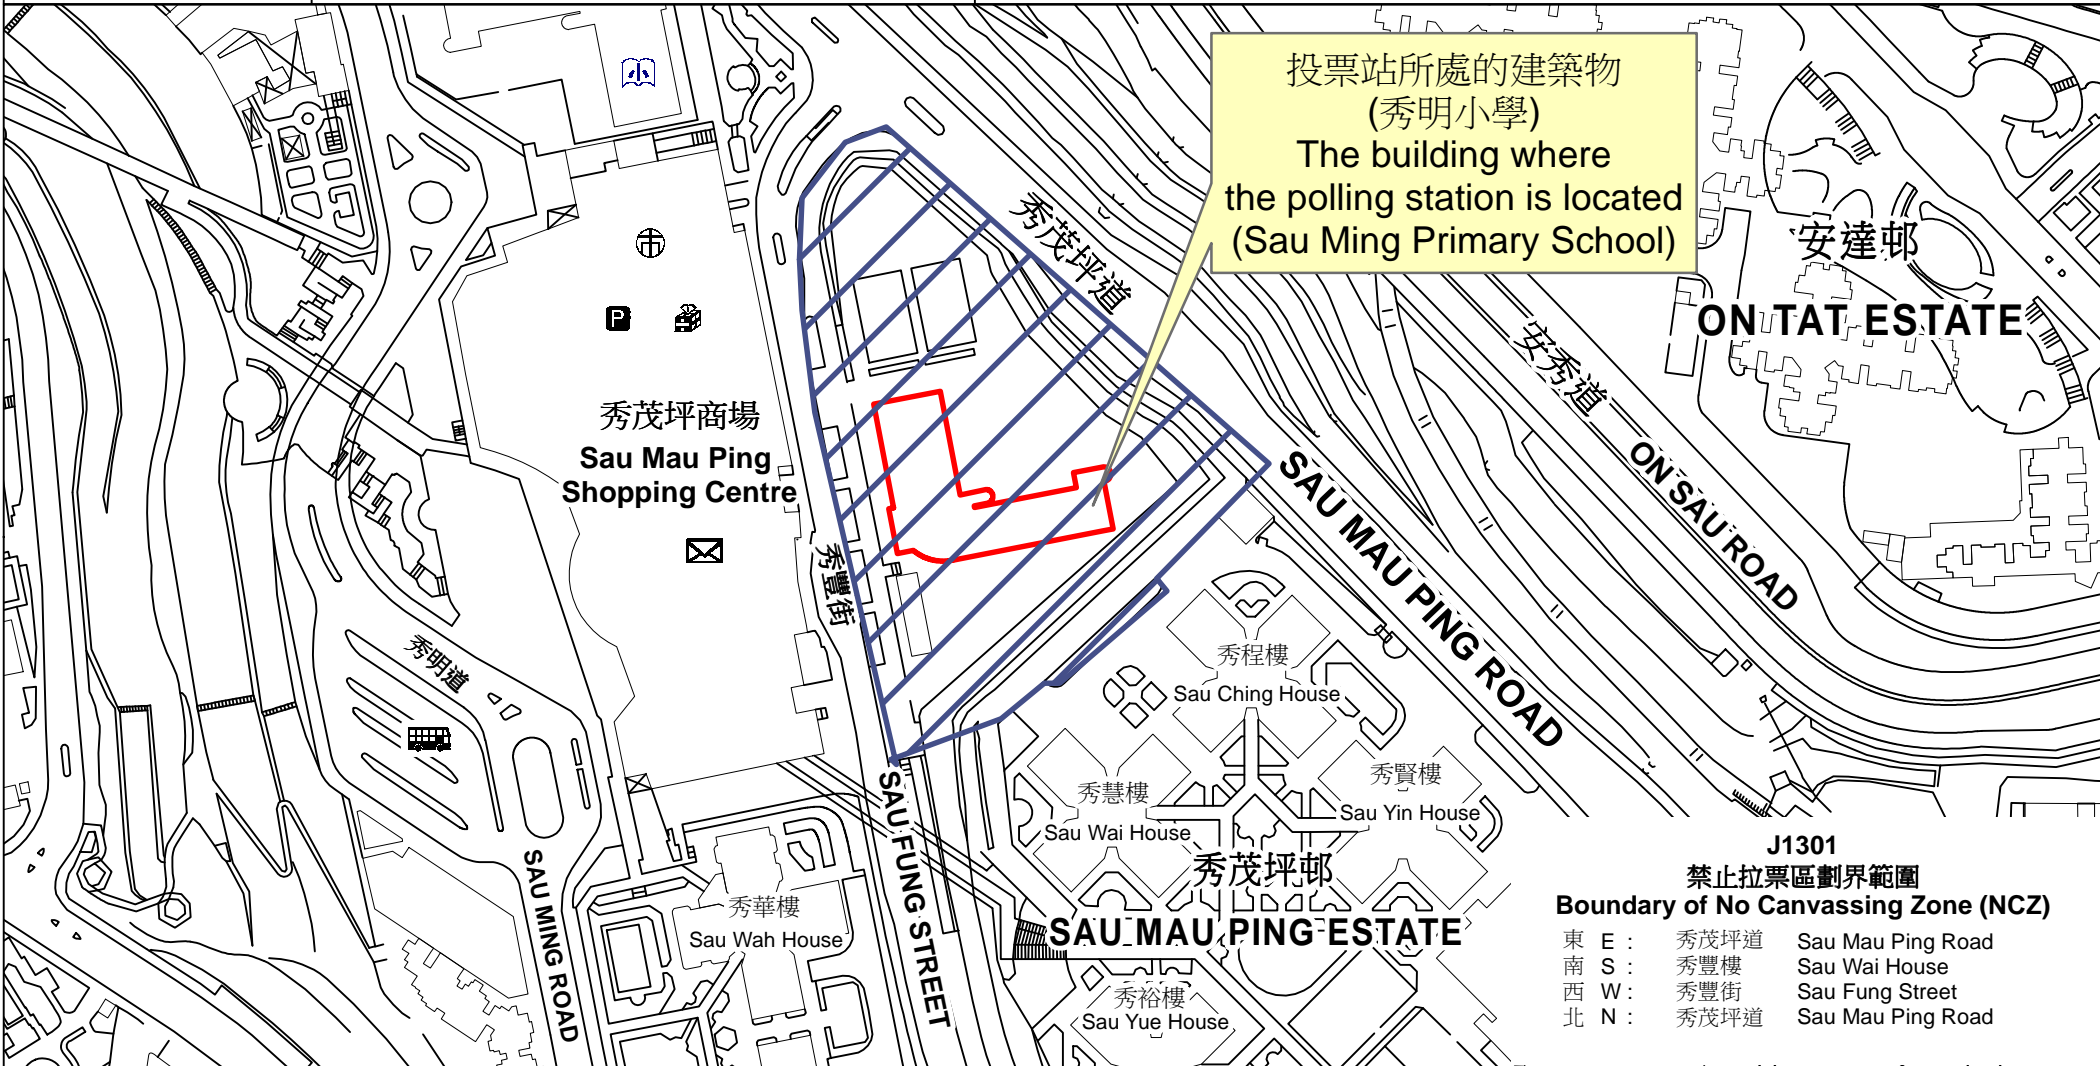

投票站位置圖和禁止拉票區 Polling Station - Location Plan & No Canvassing Zone

投票站編號 Polling Station Code J1301	2021年立法會換屆選舉地方選區編號及名稱 Code & Name of Geographical Constituency for 2021 Legislative Council General Election LC3 九龍東 KOWLOON EAST	名稱及地址 Name & Address 秀明小學 九龍觀塘秀茂坪秀豐街5號地下 Sau Ming Primary School G/F, 5 Sau Fung Street, Sau Mau Ping, Kwun Tong, Kowloon
---	---	---

 禁止拉票區
No Canvassing Zone