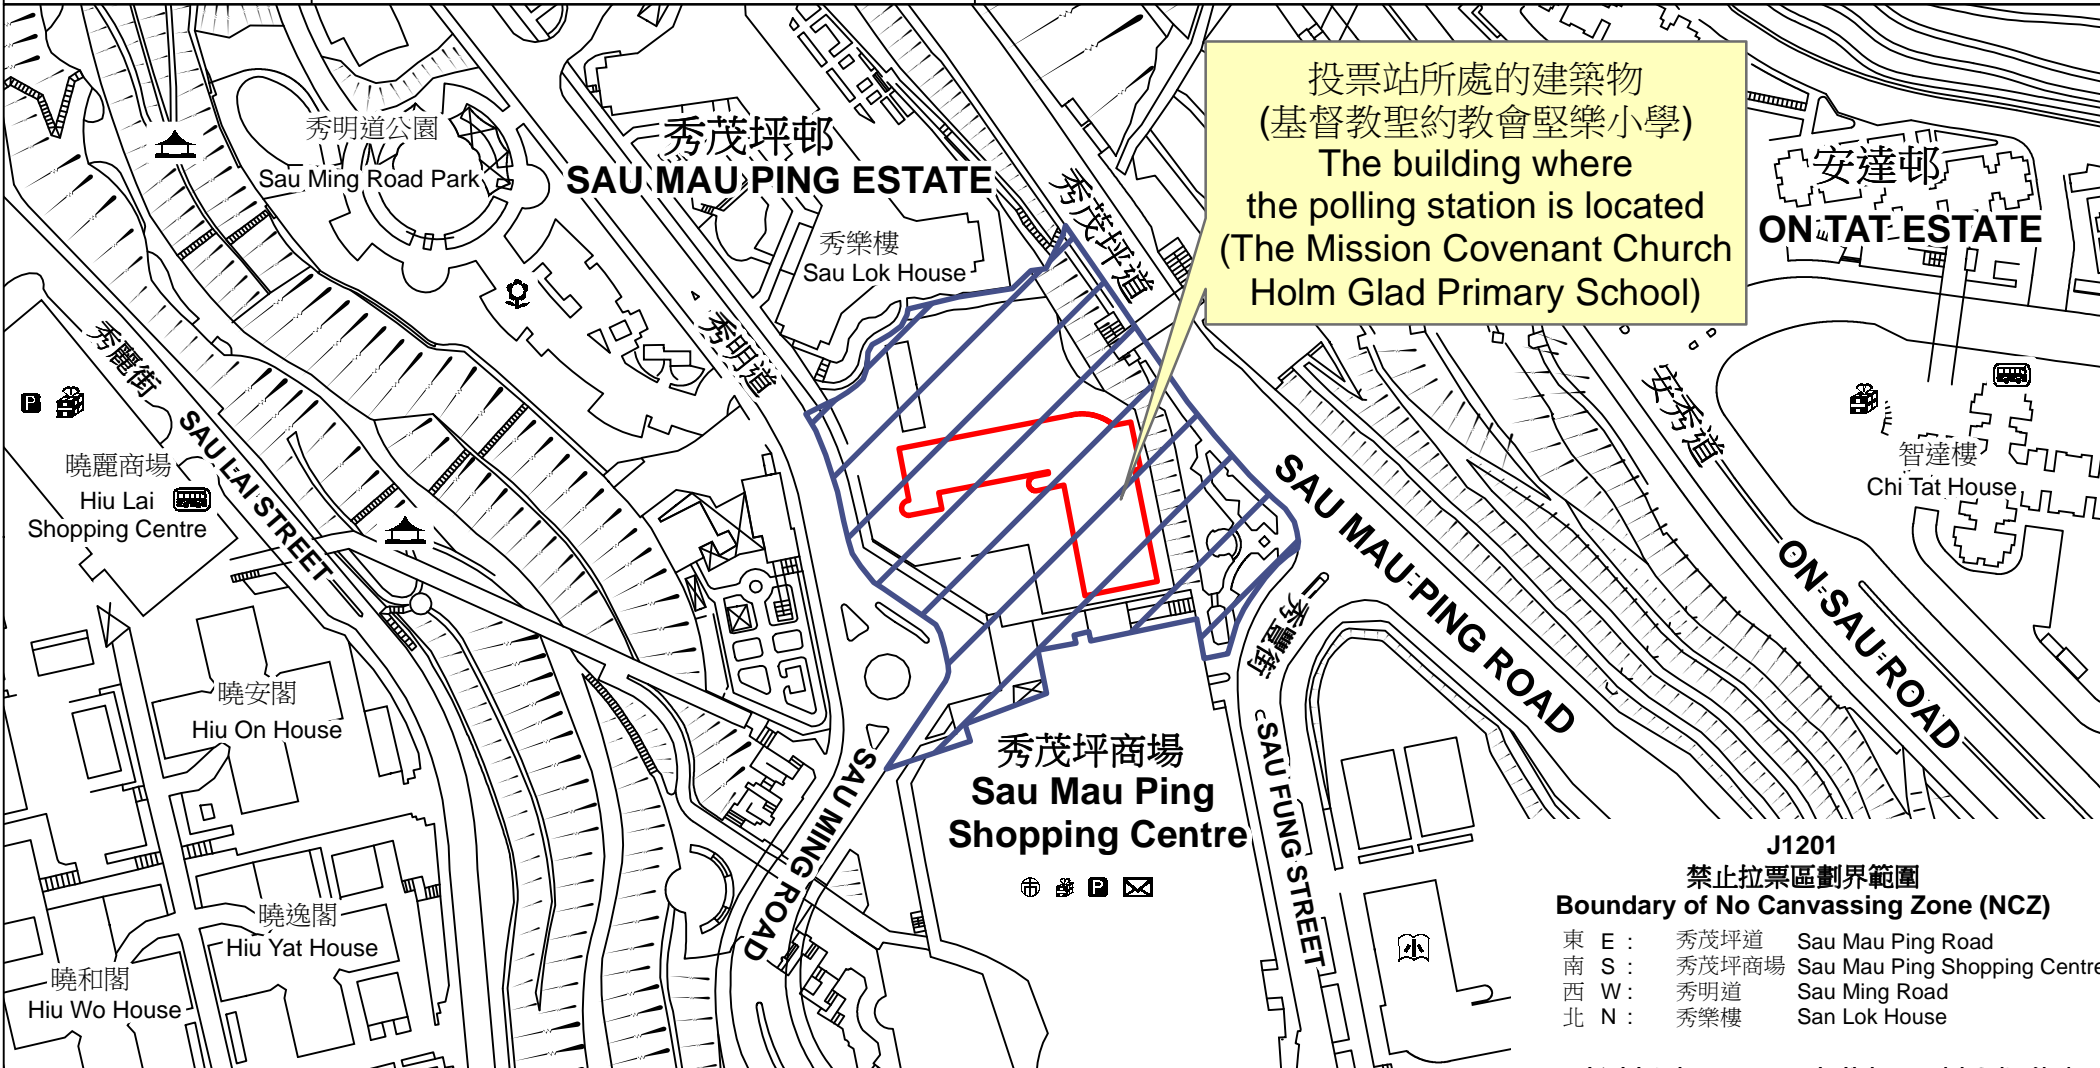

投票站位置圖和禁止拉票區 Polling Station - Location Plan & No Canvassing Zone

投票站編號 Polling Station Code J1201	2021年立法會換屆選舉地方選區編號及名稱 Code & Name of Geographical Constituency for 2021 Legislative Council General Election LC3 九龍東 KOWLOON EAST	名稱及地址 Name & Address 基督教聖約教會堅樂小學 九龍觀塘秀茂坪秀明道77號地下 The Mission Covenant Church Holm Glad Primary School G/F, 77 Sau Ming Road, Sau Mau Ping, Kwun Tong, Kowloon
---	---	---

 禁止拉票區
No Canvassing Zone