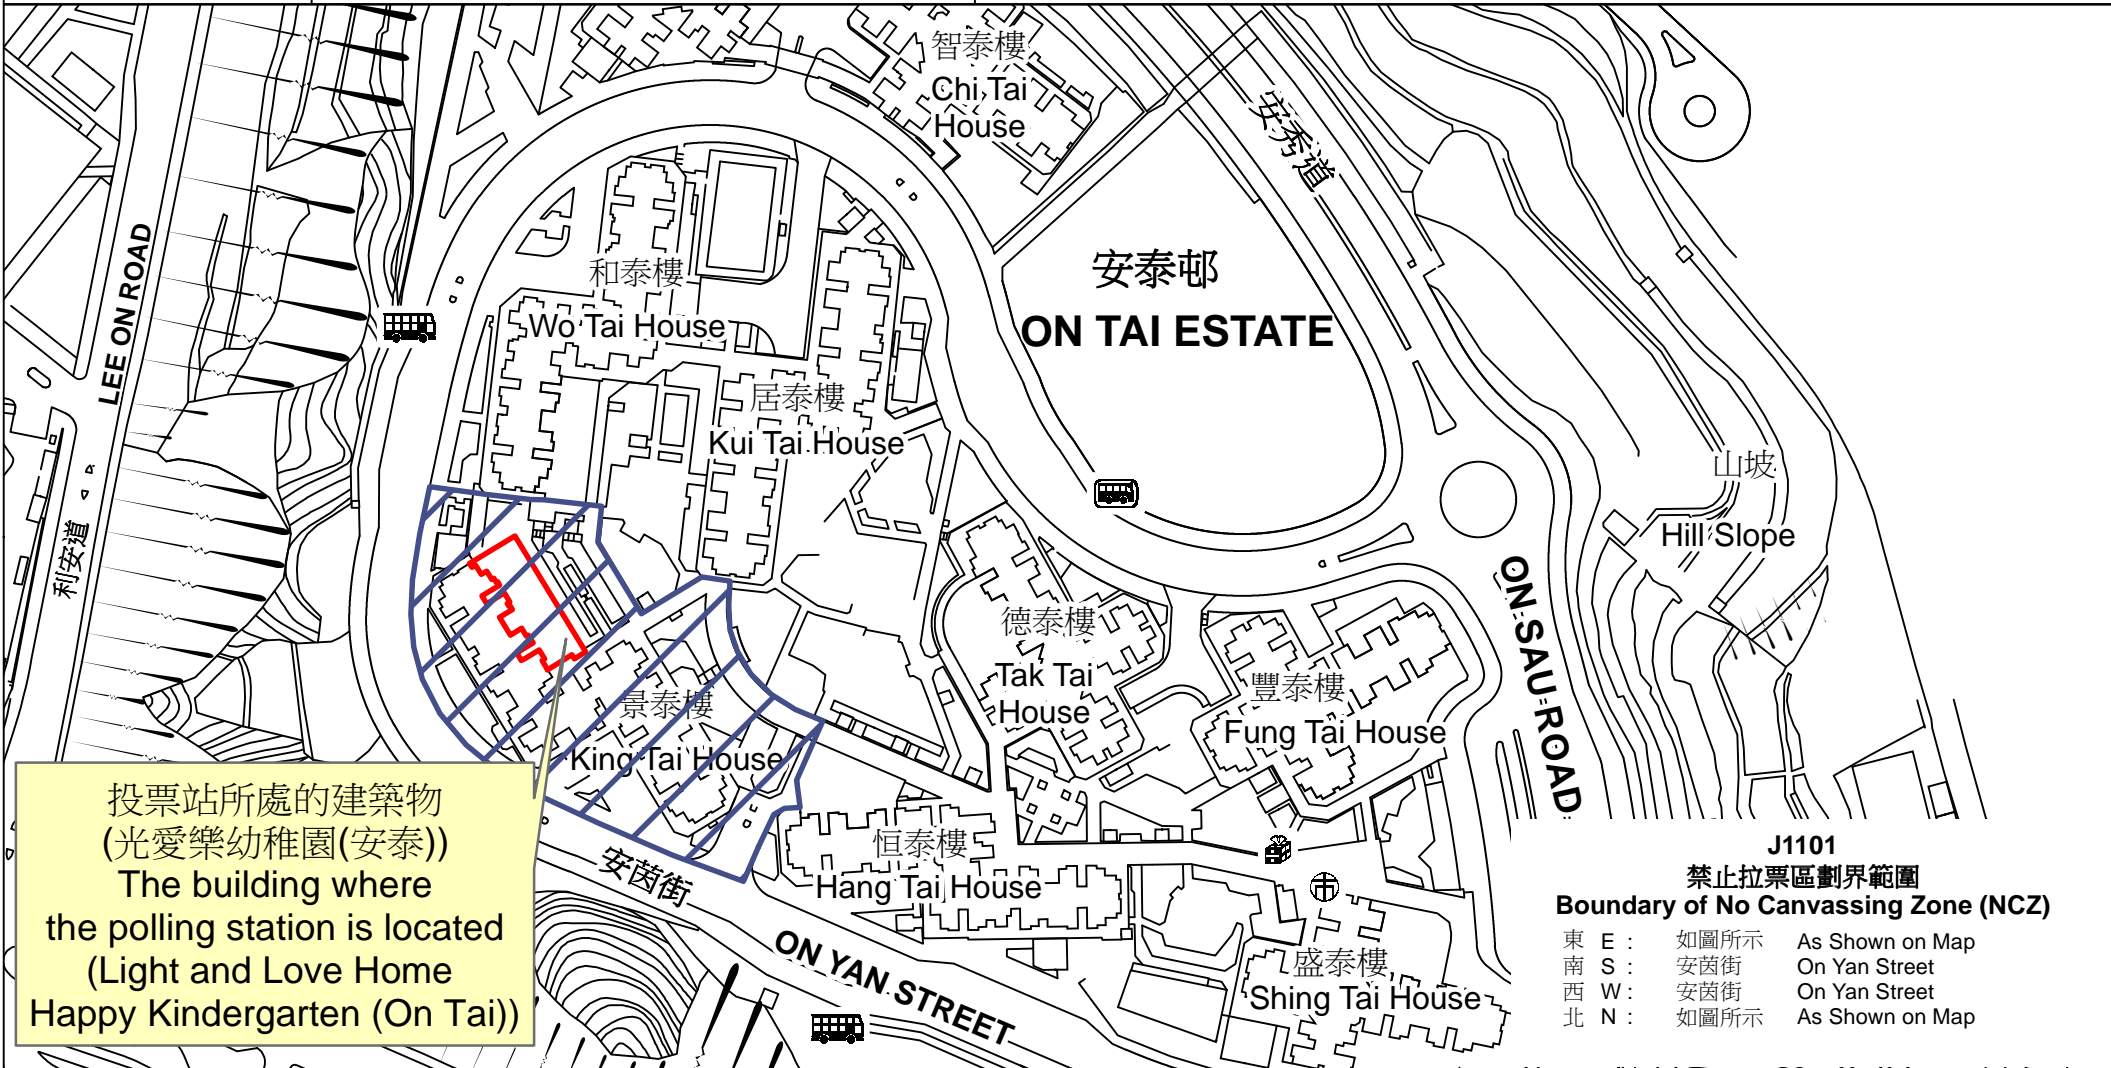

投票站位置圖和禁止拉票區 Polling Station - Location Plan & No Canvassing Zone

投票站編號 Polling Station Code J1101	2021年立法會換屆選舉地方選區編號及名稱 Code & Name of Geographical Constituency for 2021 Legislative Council General Election LC3 九龍東 KOWLOON EAST	名稱及地址 Name & Address 光愛樂幼稚園(安泰) 九龍觀塘安泰邨景泰樓地下高層 Light and Love Home Happy Kindergarten (On Tai) UG/F, King Tai House, On Tai Estate, Kwun Tong, Kowloon
---	---	--

投票站所處的建築物
 (光愛樂幼稚園(安泰))
 The building where
 the polling station is located
 (Light and Love Home
 Happy Kindergarten (On Tai))

J1101
禁止拉票區劃界範圍
Boundary of No Canvassing Zone (NCZ)
 東 E : 如圖所示 As Shown on Map
 南 S : 安茵街 On Yan Street
 西 W : 安茵街 On Yan Street
 北 N : 如圖所示 As Shown on Map

 禁止拉票區
 No Canvassing Zone