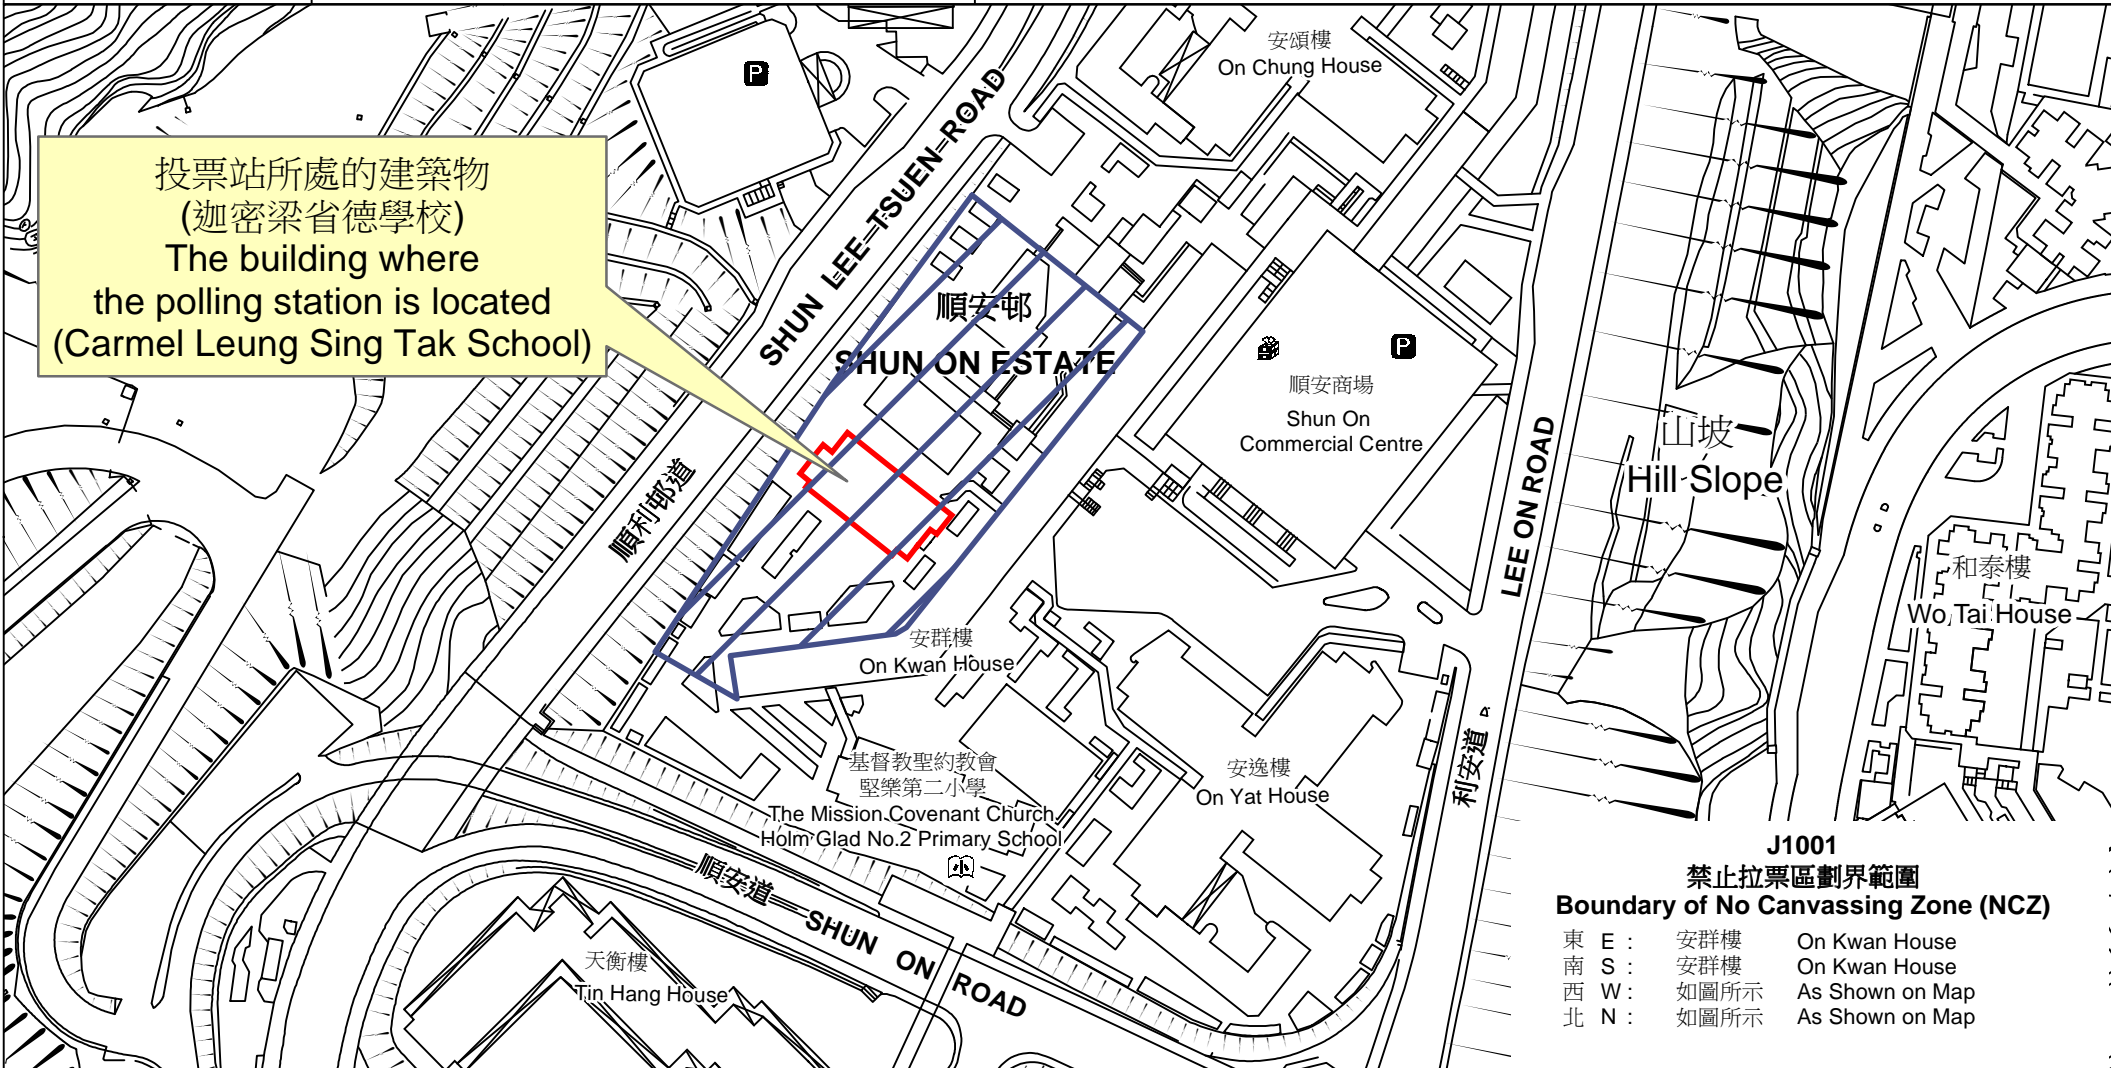

投票站位置圖和禁止拉票區 Polling Station - Location Plan & No Canvassing Zone

投票站編號 Polling Station Code J1001	2021年立法會換屆選舉地方選區編號及名稱 Code & Name of Geographical Constituency for 2021 Legislative Council General Election LC3 九龍東 KOWLOON EAST	名稱及地址 Name & Address 迦密梁省德學校 九龍觀塘順安邨第2號校舍地下 Carmel Leung Sing Tak School G/F, Estate School No.2, Shun On Estate, Kwun Tong, Kowloon
---	--	--

 禁止拉票區
No Canvassing Zone