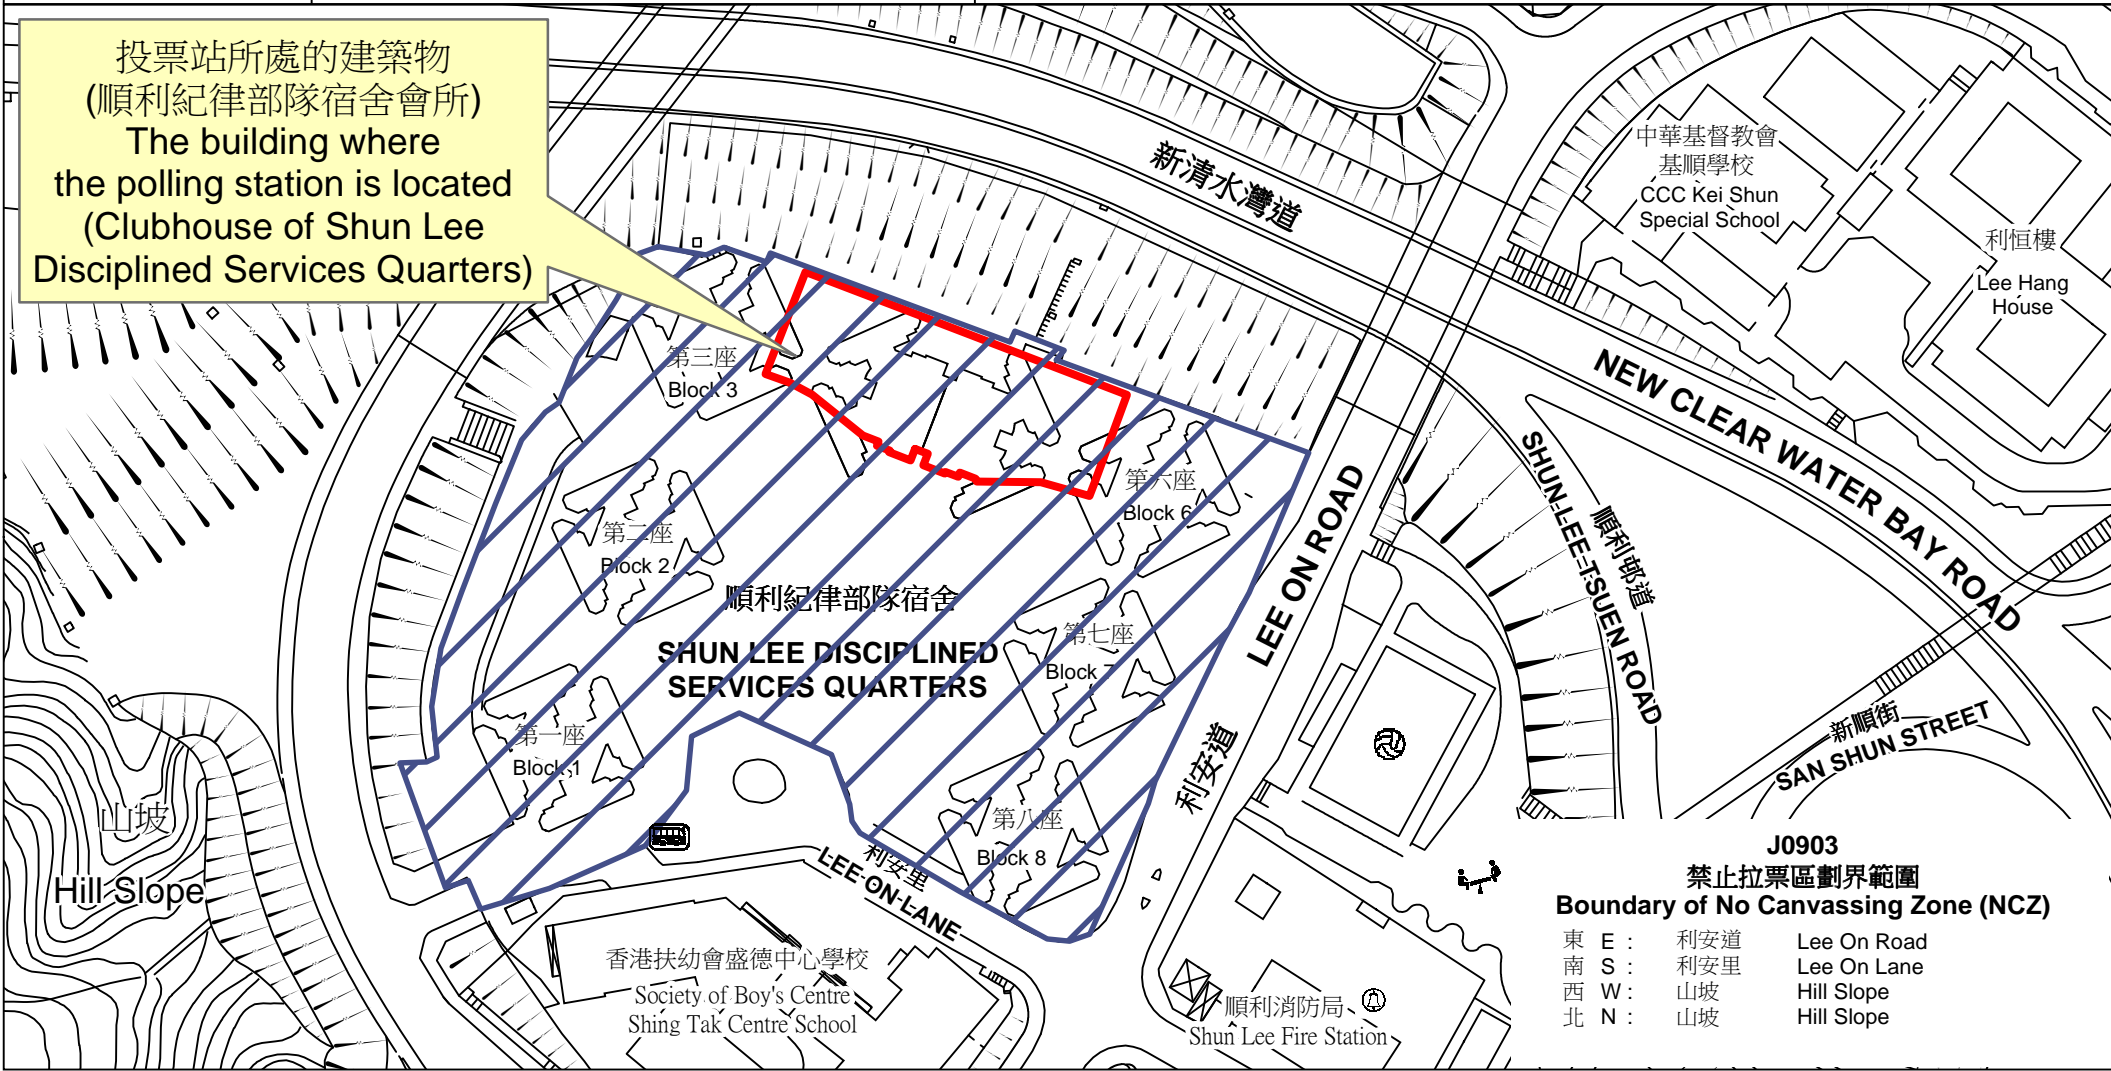

投票站位置圖和禁止拉票區 Polling Station - Location Plan & No Canvassing Zone

<p>投票站編號 Polling Station Code</p> <p>J0903</p>	<p>2021年立法會換屆選舉地方選區編號及名稱 Code & Name of Geographical Constituency for 2021 Legislative Council General Election</p> <p>LC3 九龍東 KOWLOON EAST</p>	<p>名稱及地址 Name & Address</p> <p>順利紀律部隊宿舍會所 九龍觀塘利安道32號平台3樓 Clubhouse of Shun Lee Disciplined Services Quarters Podium Level 3, 32 Lee On Road, Kwun Tong, Kowloon</p>
---	--	---

 禁止拉票區
No Canvassing Zone