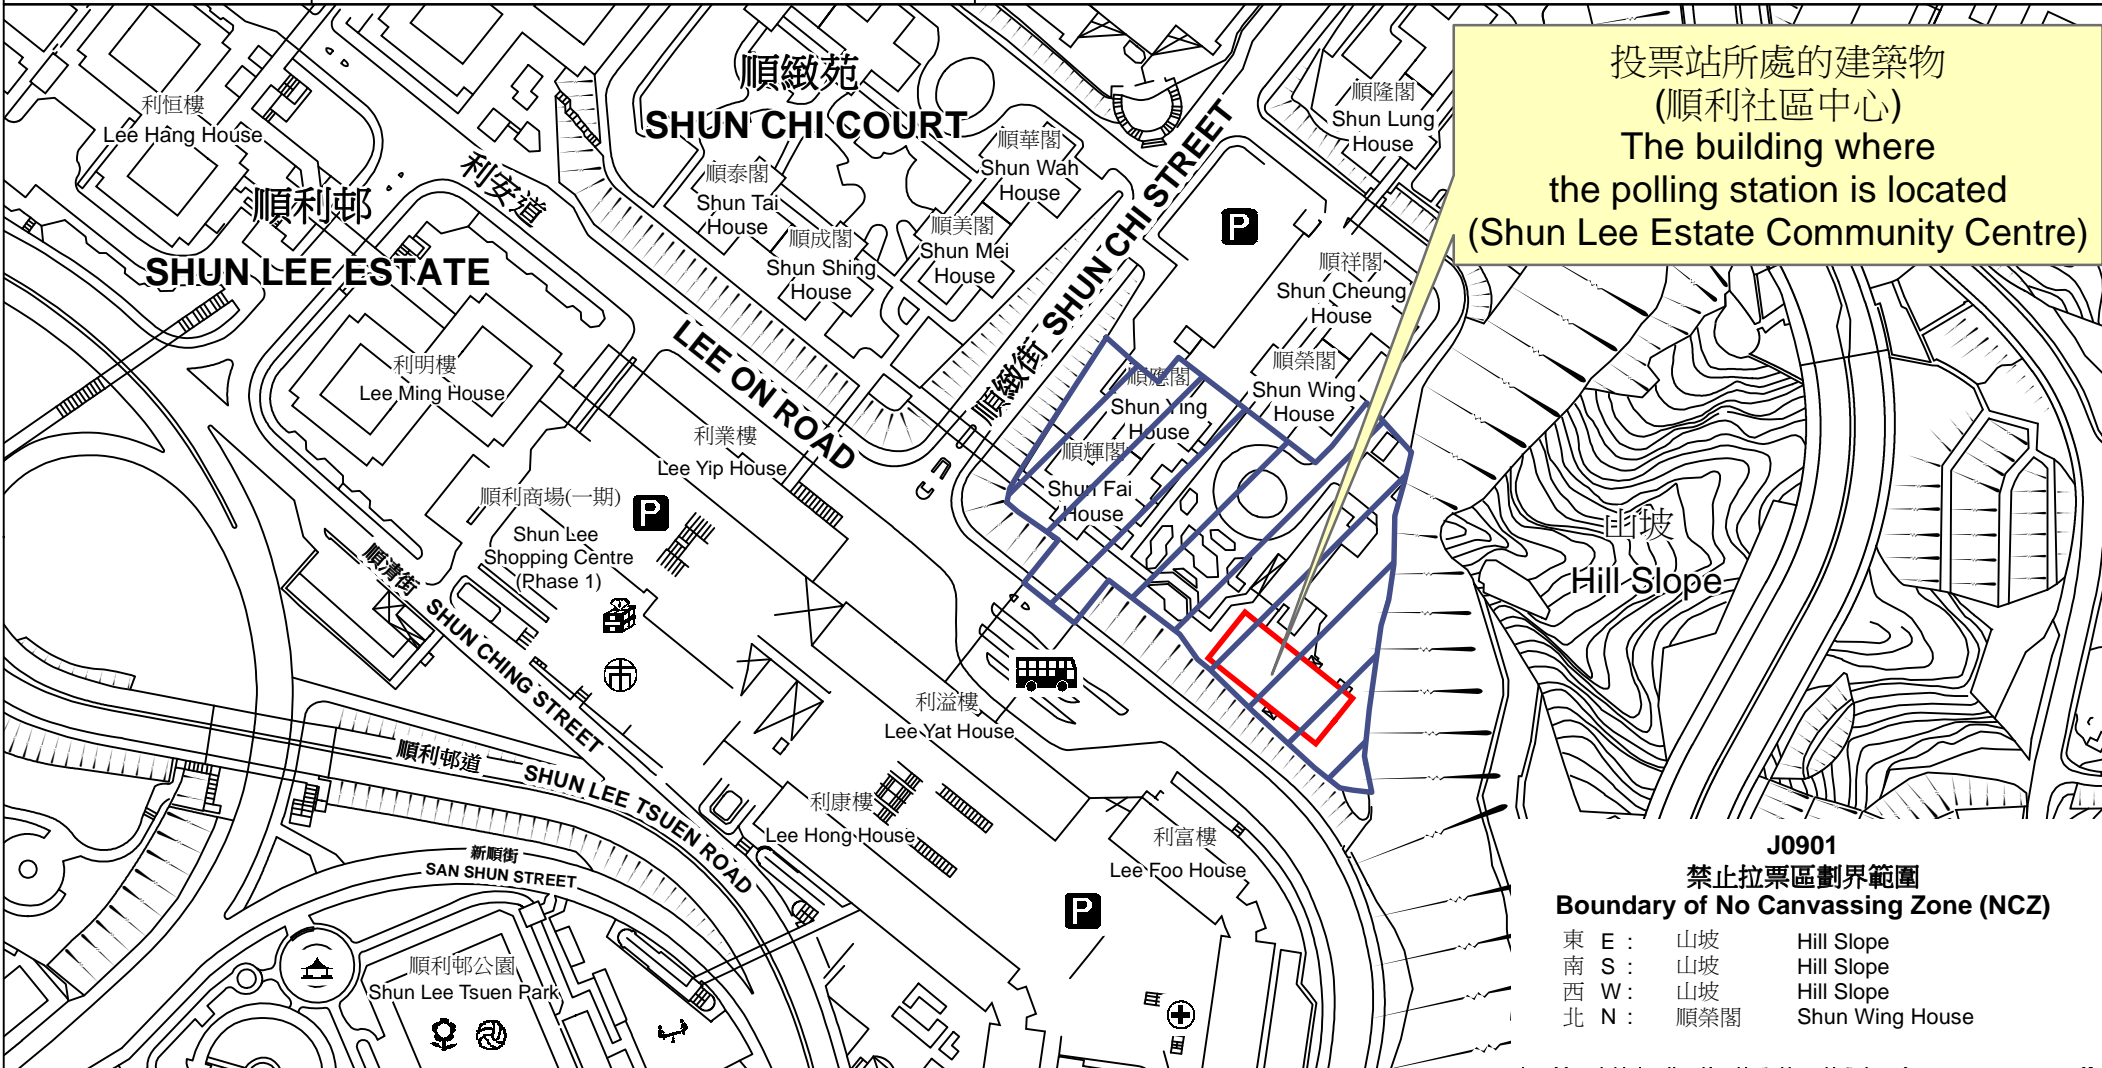

投票站位置圖和禁止拉票區 Polling Station - Location Plan & No Canvassing Zone

投票站編號 Polling Station Code	2021年立法會換屆選舉地方選區編號及名稱 Code & Name of Geographical Constituency for 2021 Legislative Council General Election	名稱及地址 Name & Address
J0901	LC3 九龍東 KOWLOON EAST	順利社區中心 九龍順利邨順緻街2號地下 Shun Lee Estate Community Centre G/F, 2 Shun Chi Street, Shun Lee Estate, Kowloon

投票站所處的建築物
(順利社區中心)
The building where
the polling station is located
(Shun Lee Estate Community Centre)

J0901
禁止拉票區劃界範圍
Boundary of No Canvassing Zone (NCZ)

東 E :	山坡	Hill Slope
南 S :	山坡	Hill Slope
西 W :	山坡	Hill Slope
北 N :	順榮閣	Shun Wing House

 禁止拉票區
No Canvassing Zone