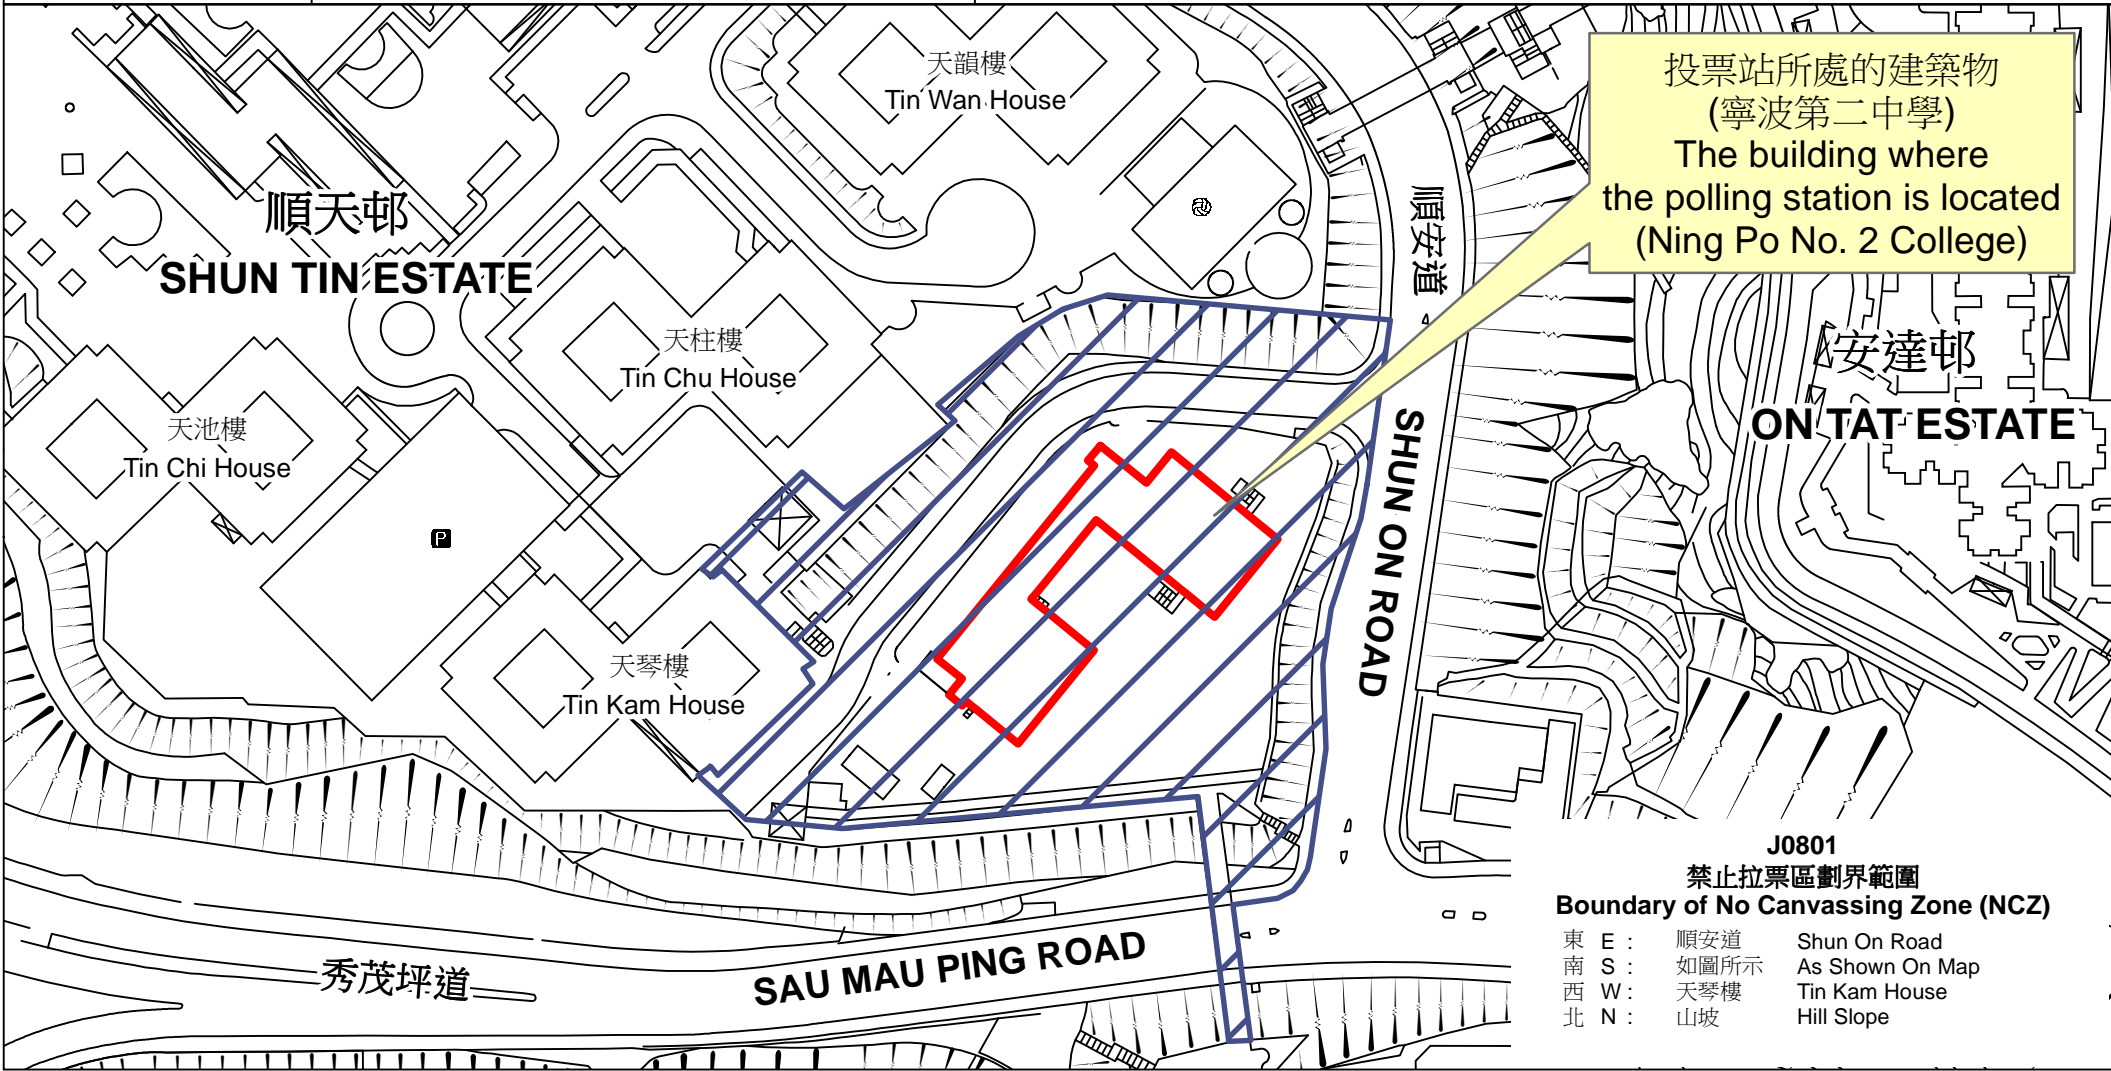

投票站位置圖和禁止拉票區 Polling Station - Location Plan & No Canvassing Zone

投票站編號 Polling Station Code	2021年立法會換屆選舉地方選區編號及名稱 Code & Name of Geographical Constituency for 2021 Legislative Council General Election	名稱及地址 Name & Address
J0801	LC3 九龍東 KOWLOON EAST	寧波第二中學 九龍觀塘順天邨順安道9號地下 Ning Po No. 2 College G/F, 9 Shun On Road, Shun Tin Estate, Kwun Tong, Kowloon

投票站所處的建築物
 (寧波第二中學)
 The building where
 the polling station is located
 (Ning Po No. 2 College)

J0801
禁止拉票區劃界範圍
Boundary of No Canvassing Zone (NCZ)

東 E :	順安道	Shun On Road
南 S :	如圖所示	As Shown On Map
西 W :	天琴樓	Tin Kam House
北 N :	山坡	Hill Slope

 禁止拉票區
 No Canvassing Zone