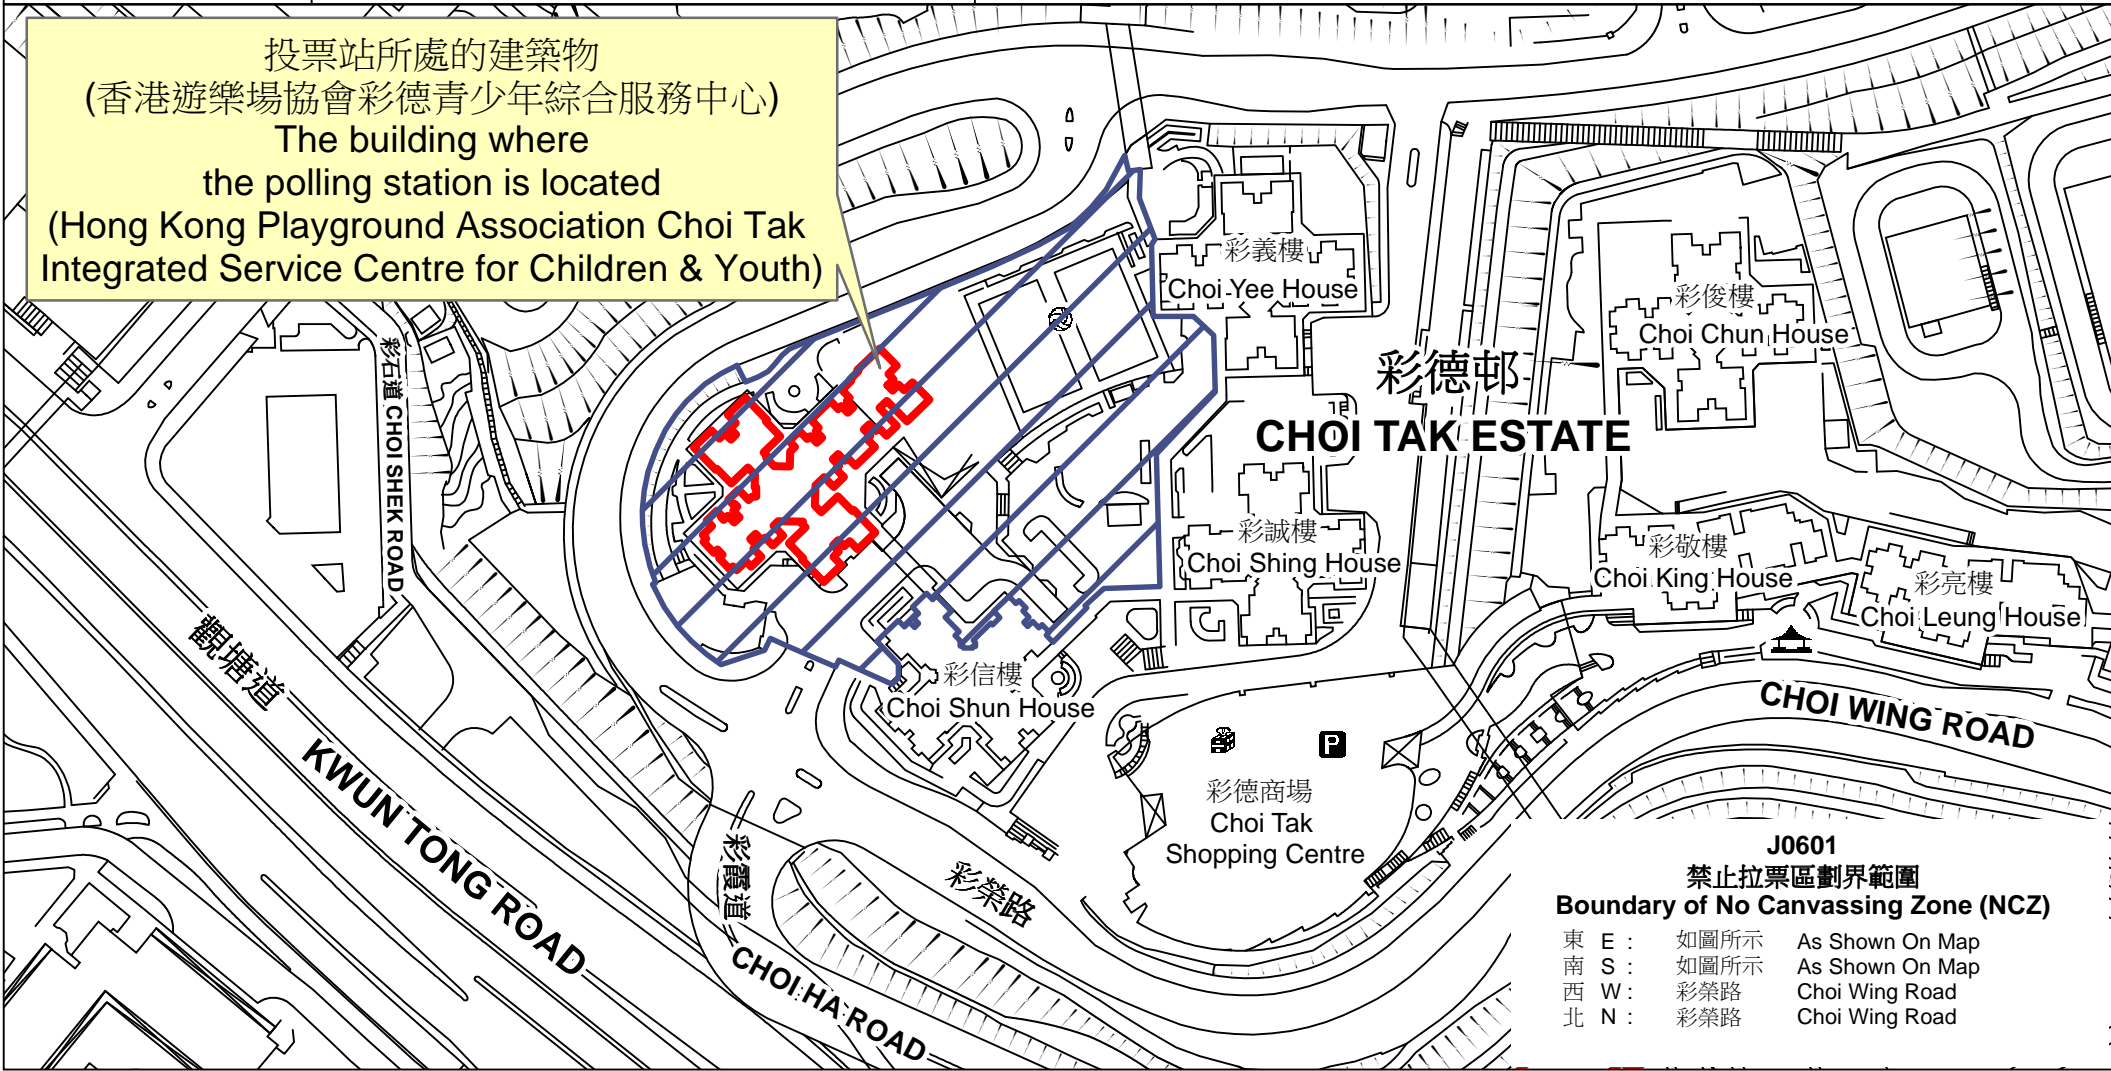

投票站位置圖和禁止拉票區 Polling Station - Location Plan & No Canvassing Zone

投票站編號 Polling Station Code	2021年立法會換屆選舉地方選區編號及名稱 Code & Name of Geographical Constituency for 2021 Legislative Council General Election	名稱及地址 Name & Address
J0601	LC3 九龍東 KOWLOON EAST	香港遊樂場協會彩德青少年綜合服務中心 九龍牛頭角彩德邨彩仁樓地下 Hong Kong Playground Association Choi Tak Integrated Service Centre for Children & Youth G/F, Choi Yan House, Choi Tak Estate, Ngau Tau Kok, Kowloon

投票站所處的建築物
(香港遊樂場協會彩德青少年綜合服務中心)
The building where
the polling station is located
(Hong Kong Playground Association Choi Tak
Integrated Service Centre for Children & Youth)

**J0601
禁止拉票區劃界範圍
Boundary of No Canvassing Zone (NCZ)**

東 E :	如圖所示	As Shown On Map
南 S :	如圖所示	As Shown On Map
西 W :	彩榮路	Choi Wing Road
北 N :	彩榮路	Choi Wing Road

禁止拉票區
No Canvassing Zone