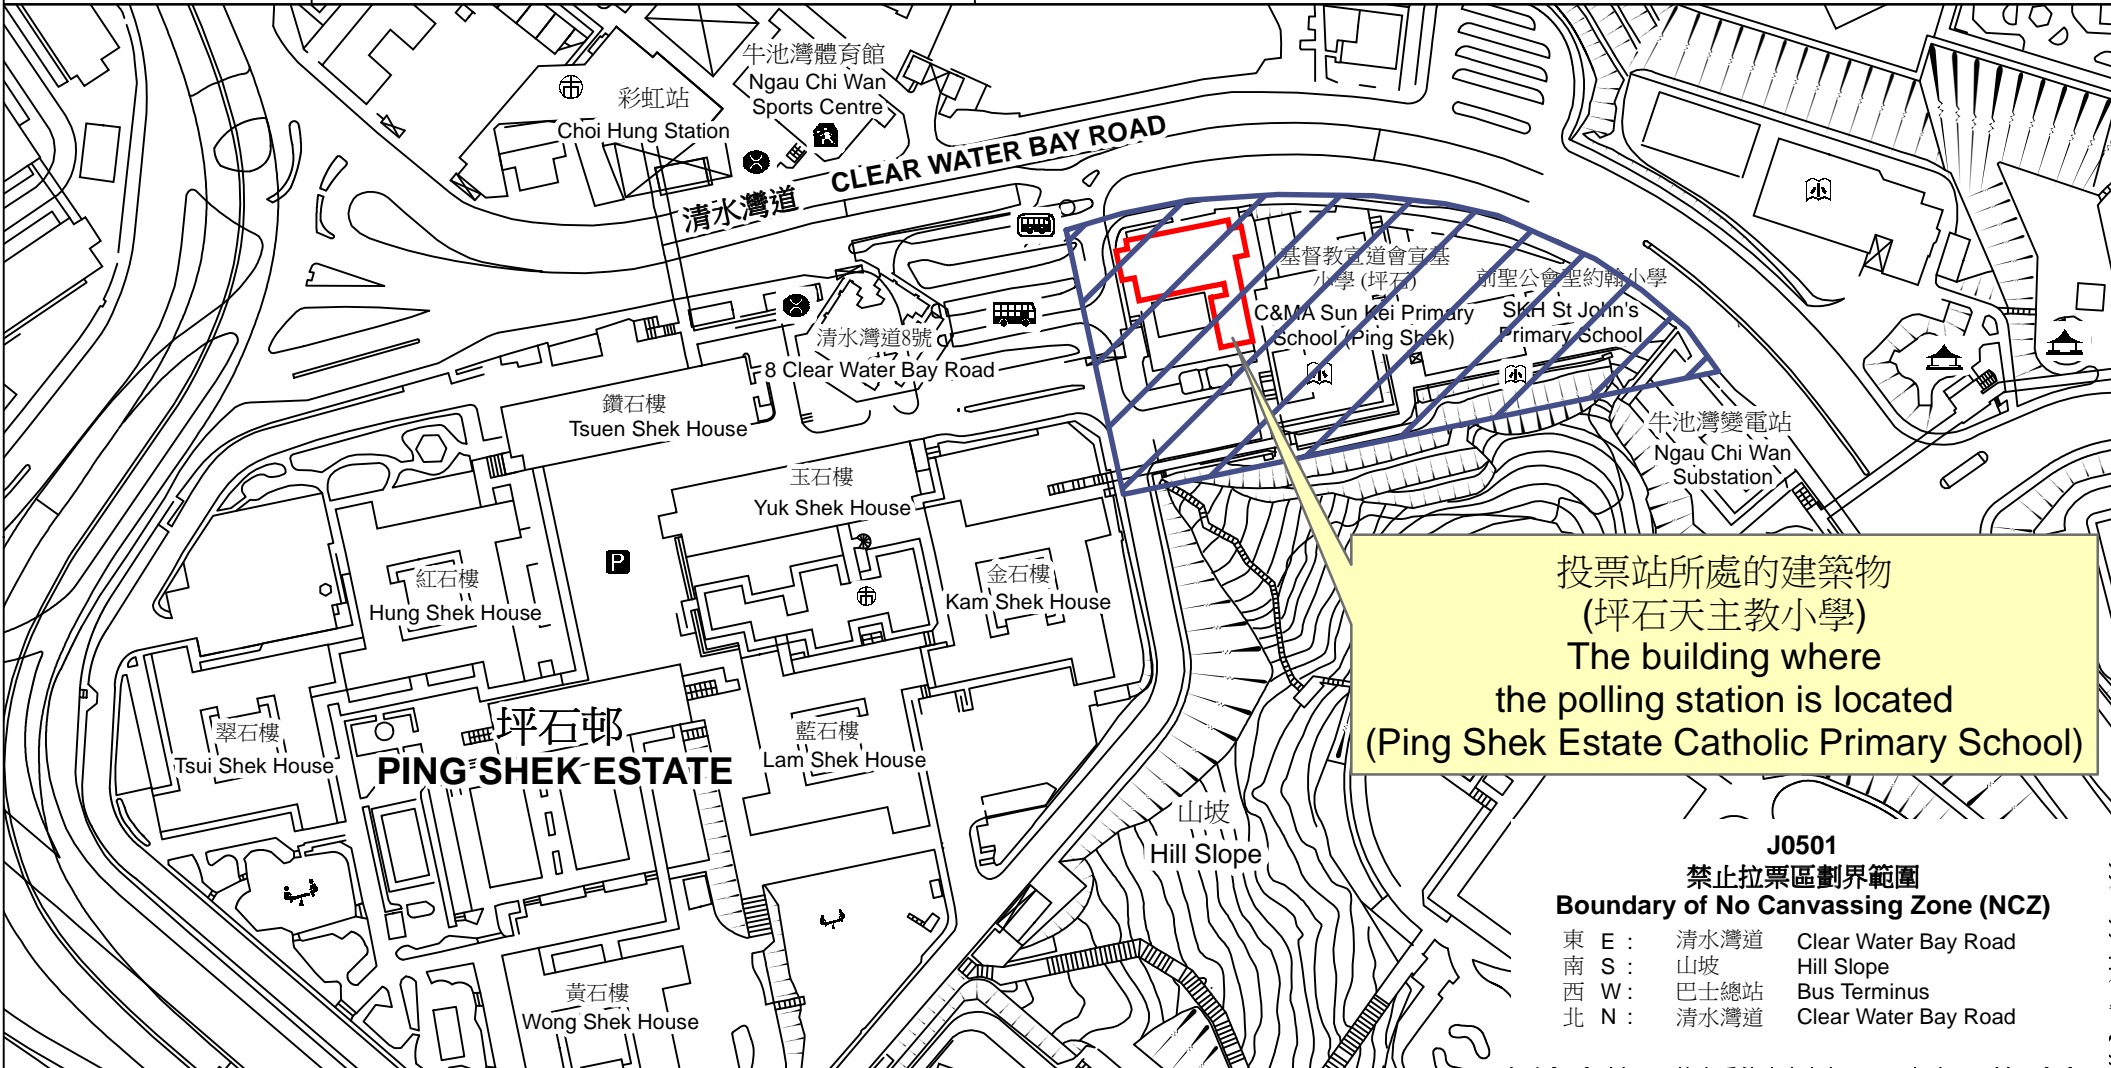

投票站位置圖和禁止拉票區 Polling Station - Location Plan & No Canvassing Zone

投票站編號 Polling Station Code	2021年立法會換屆選舉地方選區編號及名稱 Code & Name of Geographical Constituency for 2021 Legislative Council General Election	名稱及地址 Name & Address
J0501	LC3 九龍東 KOWLOON EAST	坪石天主教小學 九龍清水灣道10號坪石邨地下 Ping Shek Estate Catholic Primary School G/F, Ping Shek Estate, 10 Clear Water Bay Road, Kowloon

投票站所處的建築物
(坪石天主教小學)
The building where
the polling station is located
(Ping Shek Estate Catholic Primary School)

J0501
禁止拉票區劃界範圍
Boundary of No Canvassing Zone (NCZ)

東 E :	清水灣道	Clear Water Bay Road
南 S :	山坡	Hill Slope
西 W :	巴士總站	Bus Terminus
北 N :	清水灣道	Clear Water Bay Road

 禁止拉票區
No Canvassing Zone