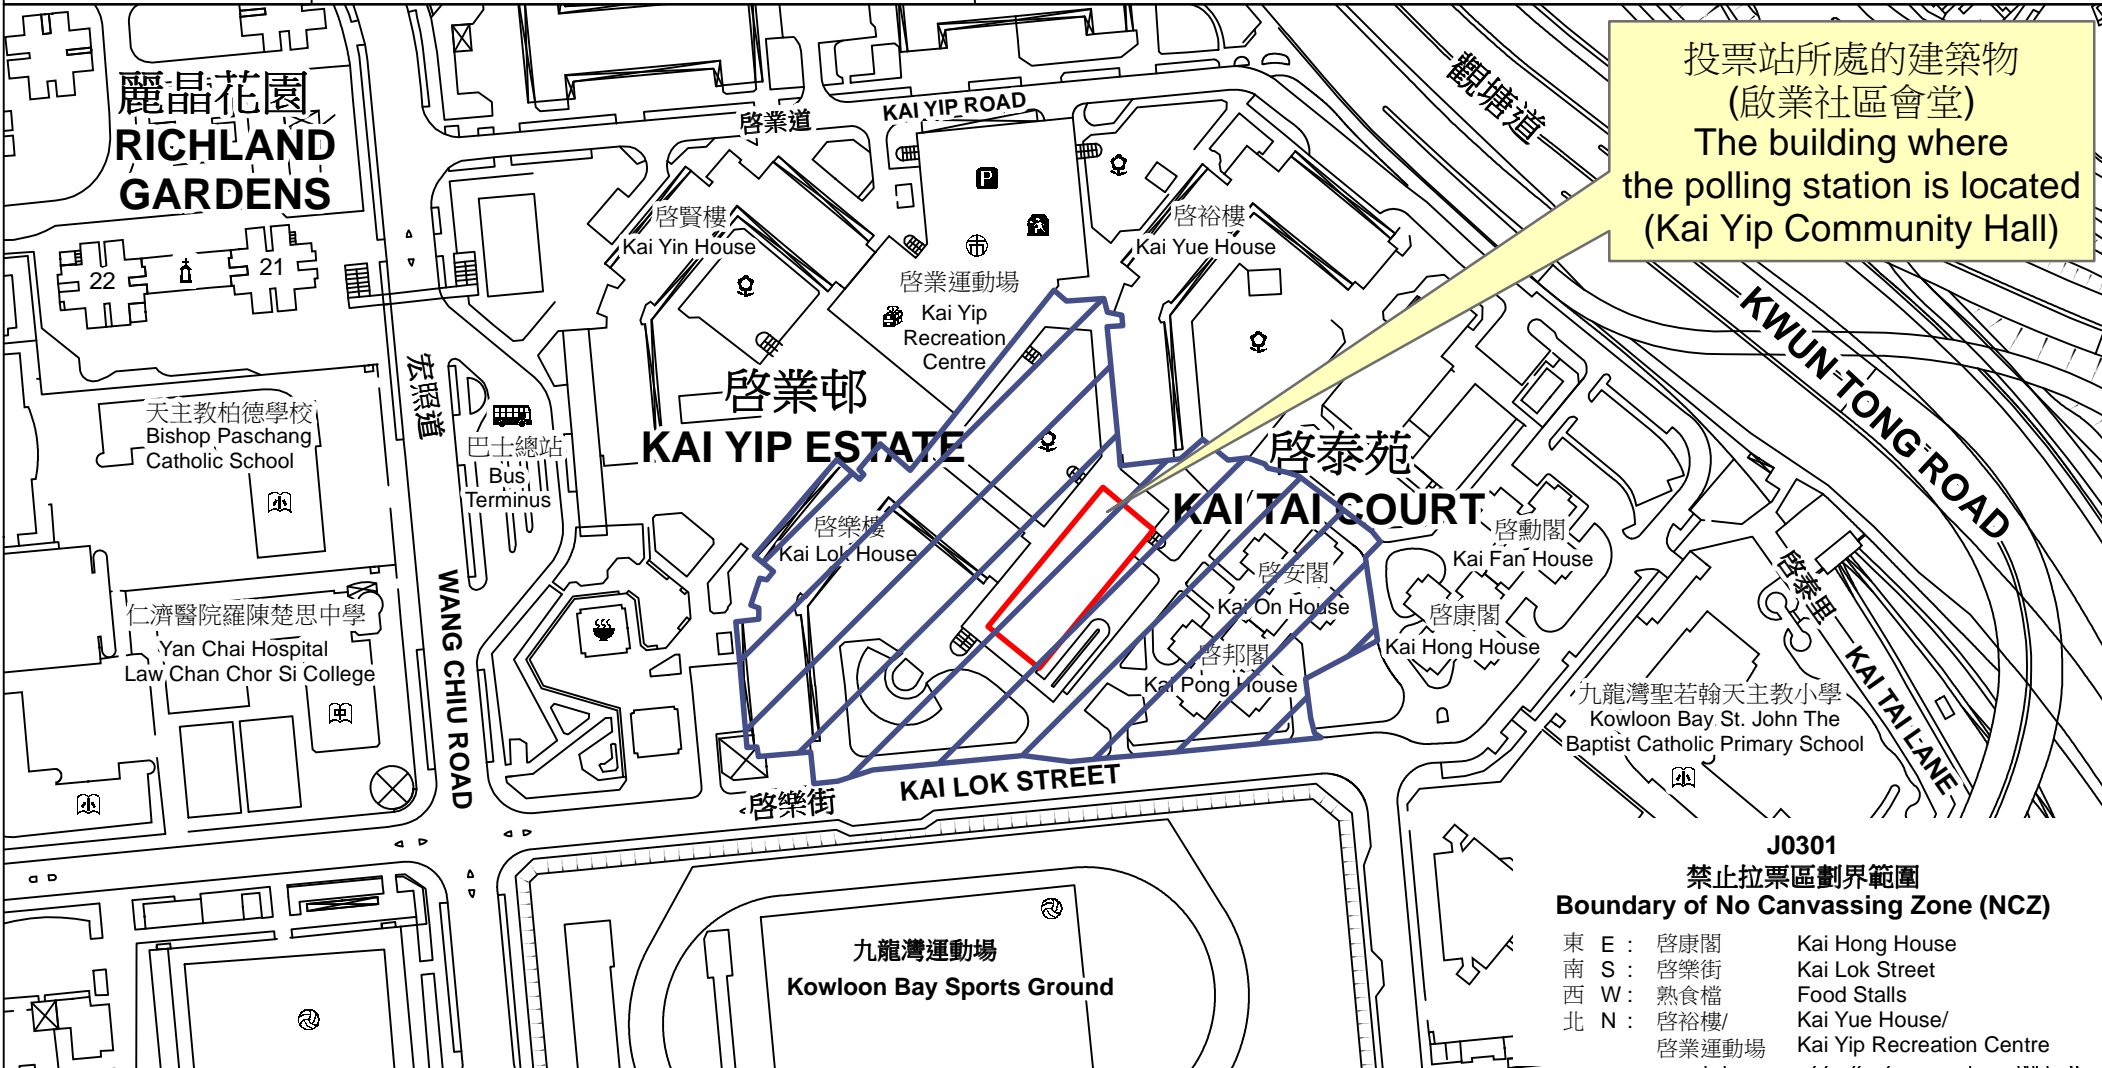

投票站位置圖和禁止拉票區 Polling Station - Location Plan & No Canvassing Zone

投票站編號 Polling Station Code	2021年立法會換屆選舉地方選區編號及名稱 Code & Name of Geographical Constituency for 2021 Legislative Council General Election	名稱及地址 Name & Address
J0301	LC3 九龍東 KOWLOON EAST	啟業社區會堂 九龍九龍灣啟業邨平台 Kai Yip Community Hall P/F, Kai Yip Estate, Kowloon Bay, Kowloon

投票站所處的建築物
(啟業社區會堂)
The building where
the polling station is located
(Kai Yip Community Hall)

J0301
禁止拉票區劃界範圍
Boundary of No Canvassing Zone (NCZ)

東 E :	啟康閣	Kai Hong House
南 S :	啟樂街	Kai Lok Street
西 W :	熟食檔	Food Stalls
北 N :	啟裕樓/ 啟業運動場	Kai Yue House/ Kai Yip Recreation Centre

 禁止拉票區
No Canvassing Zone