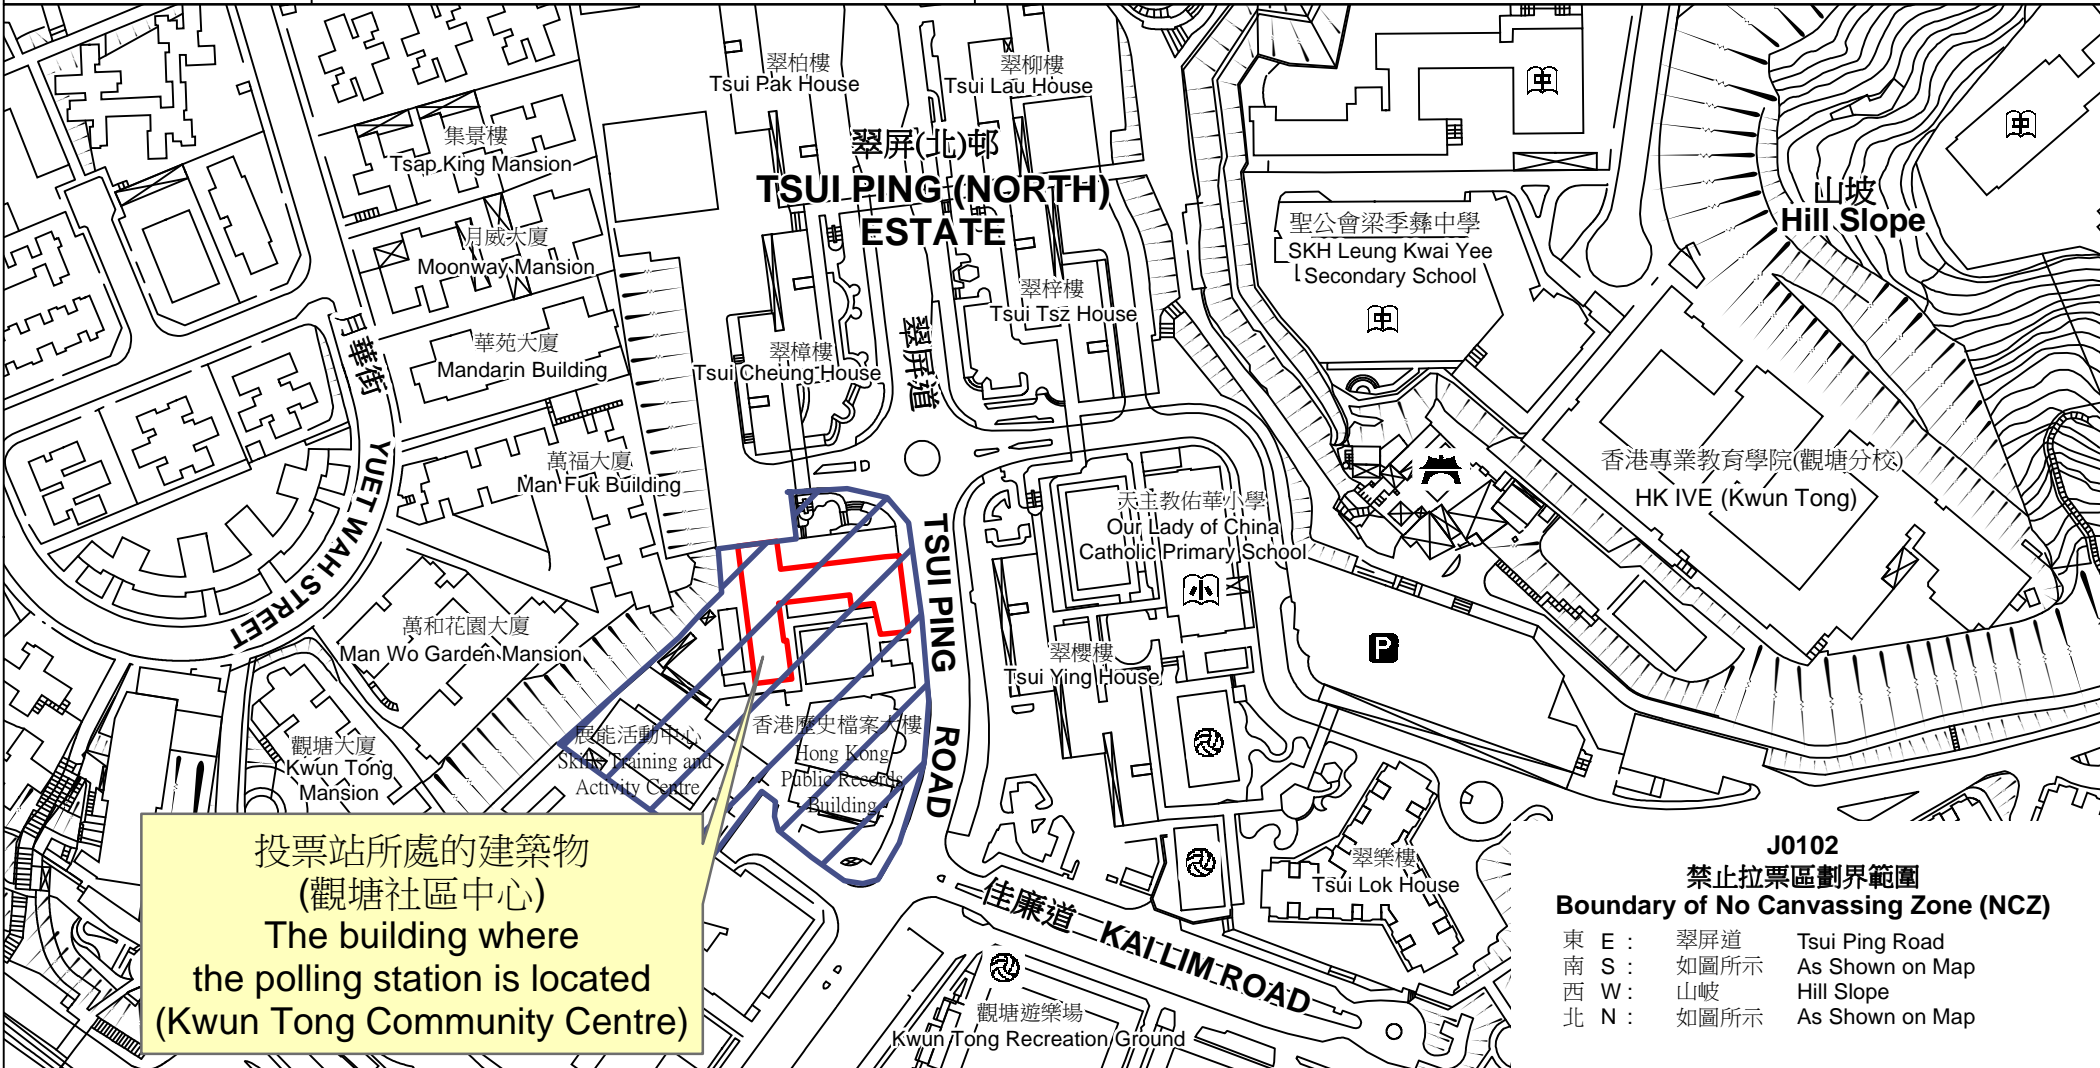

投票站位置圖和禁止拉票區 Polling Station - Location Plan & No Canvassing Zone

投票站編號 Polling Station Code J0102	2021年立法會換屆選舉地方選區編號及名稱 Code & Name of Geographical Constituency for 2021 Legislative Council General Election LC3 九龍東 KOWLOON EAST	名稱及地址 Name & Address 觀塘社區中心 九龍觀塘翠屏道17號地下 Kwun Tong Community Centre G/F, 17 Tsui Ping Road, Kwun Tong, Kowloon
---	--	---

投票站所處的建築物
(觀塘社區中心)
The building where
the polling station is located
(Kwun Tong Community Centre)

J0102
禁止拉票區劃界範圍
Boundary of No Canvassing Zone (NCZ)
東 E : 翠屏道 Tsui Ping Road
南 S : 如圖所示 As Shown on Map
西 W : 山岐 Hill Slope
北 N : 如圖所示 As Shown on Map

 禁止拉票區
No Canvassing Zone