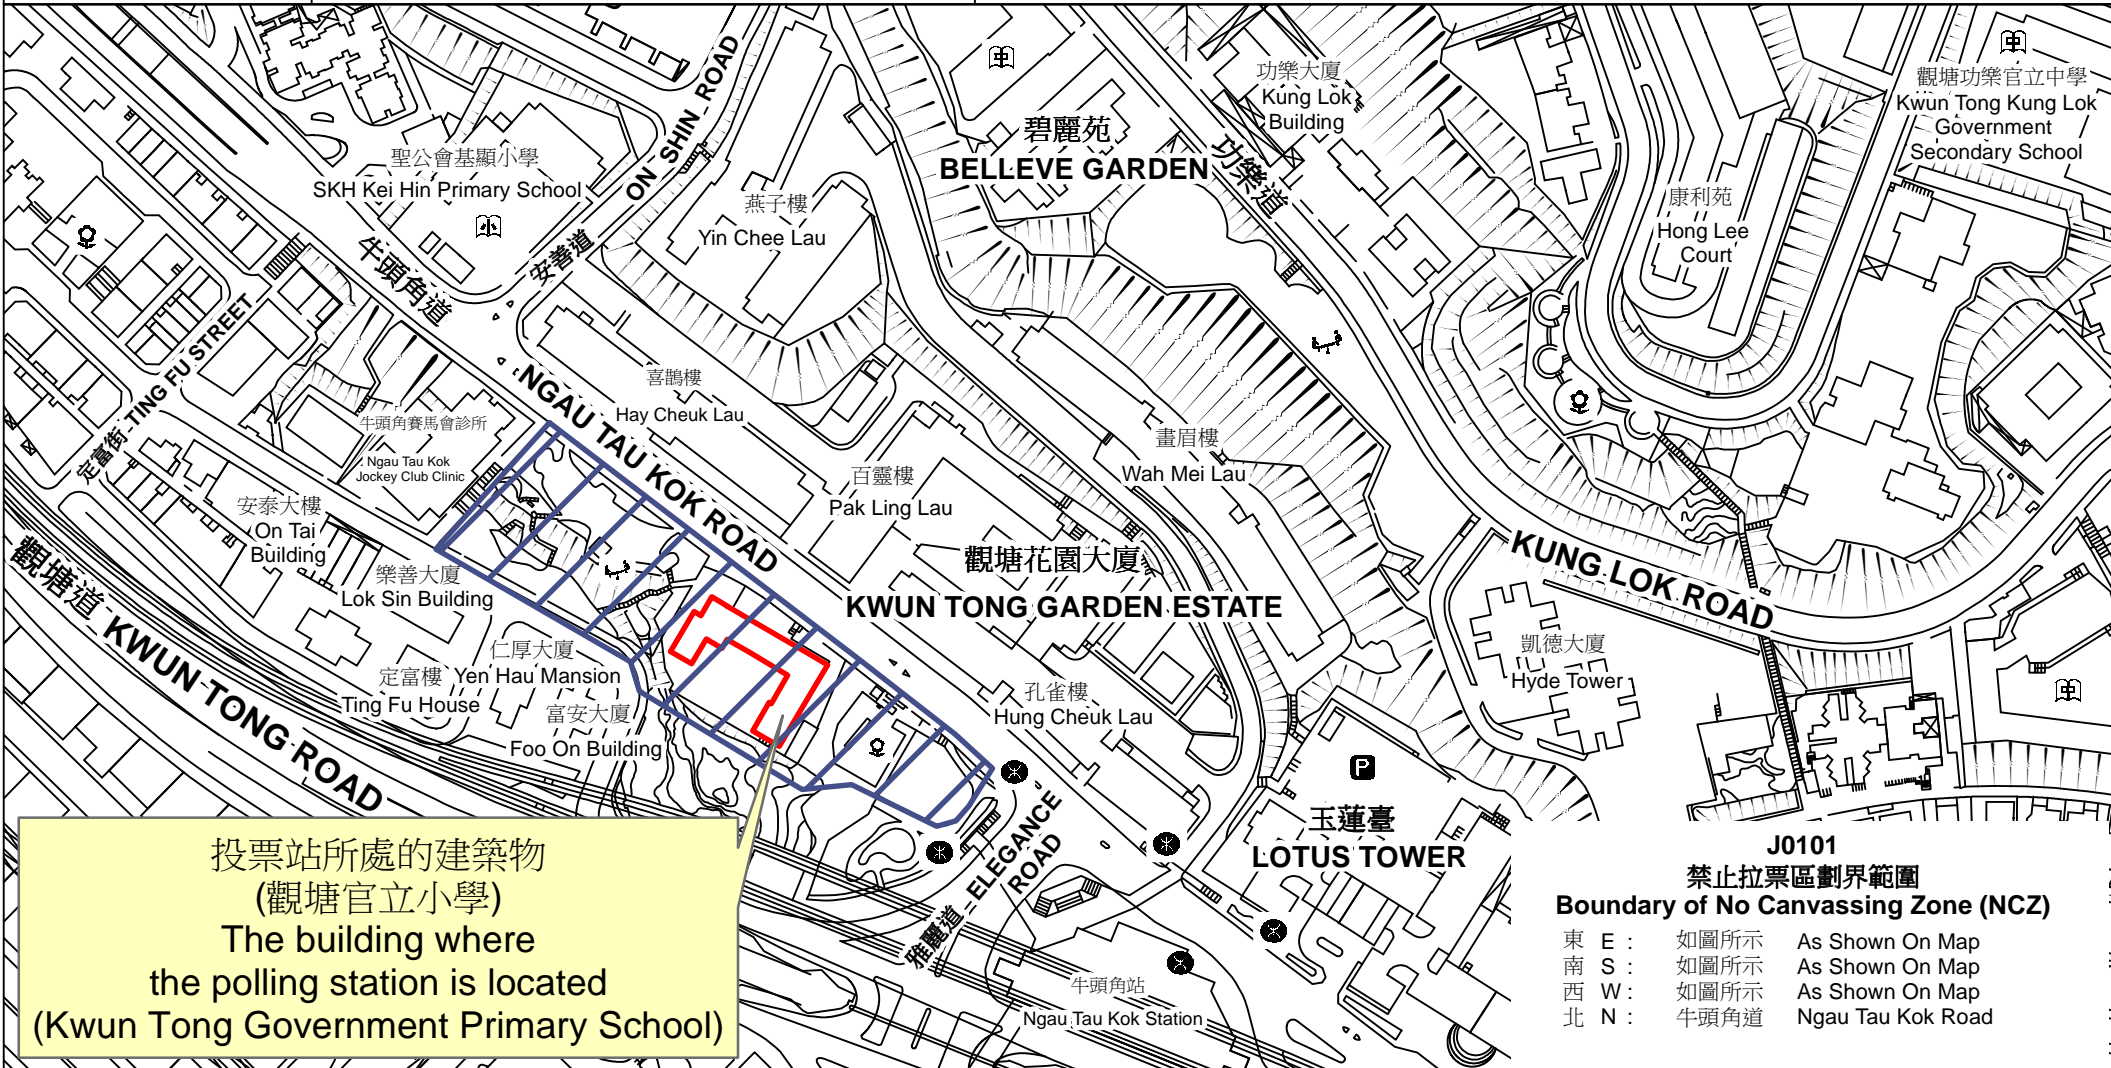

投票站位置圖和禁止拉票區 Polling Station - Location Plan & No Canvassing Zone

投票站編號 Polling Station Code	2021年立法會換屆選舉地方選區編號及名稱 Code & Name of Geographical Constituency for 2021 Legislative Council General Election	名稱及地址 Name & Address
<b>J0101</b>	<p align="center"><b>LC3</b> 九龍東 <b>KOWLOON EAST</b></p>	<p>觀塘官立小學 九龍觀塘牛頭角道240號地下 <b>Kwun Tong Government Primary School</b> G/F, 240 Ngau Tau Kok Road, Kwun Tong, Kowloon</p>

 禁止拉票區  
No Canvassing Zone