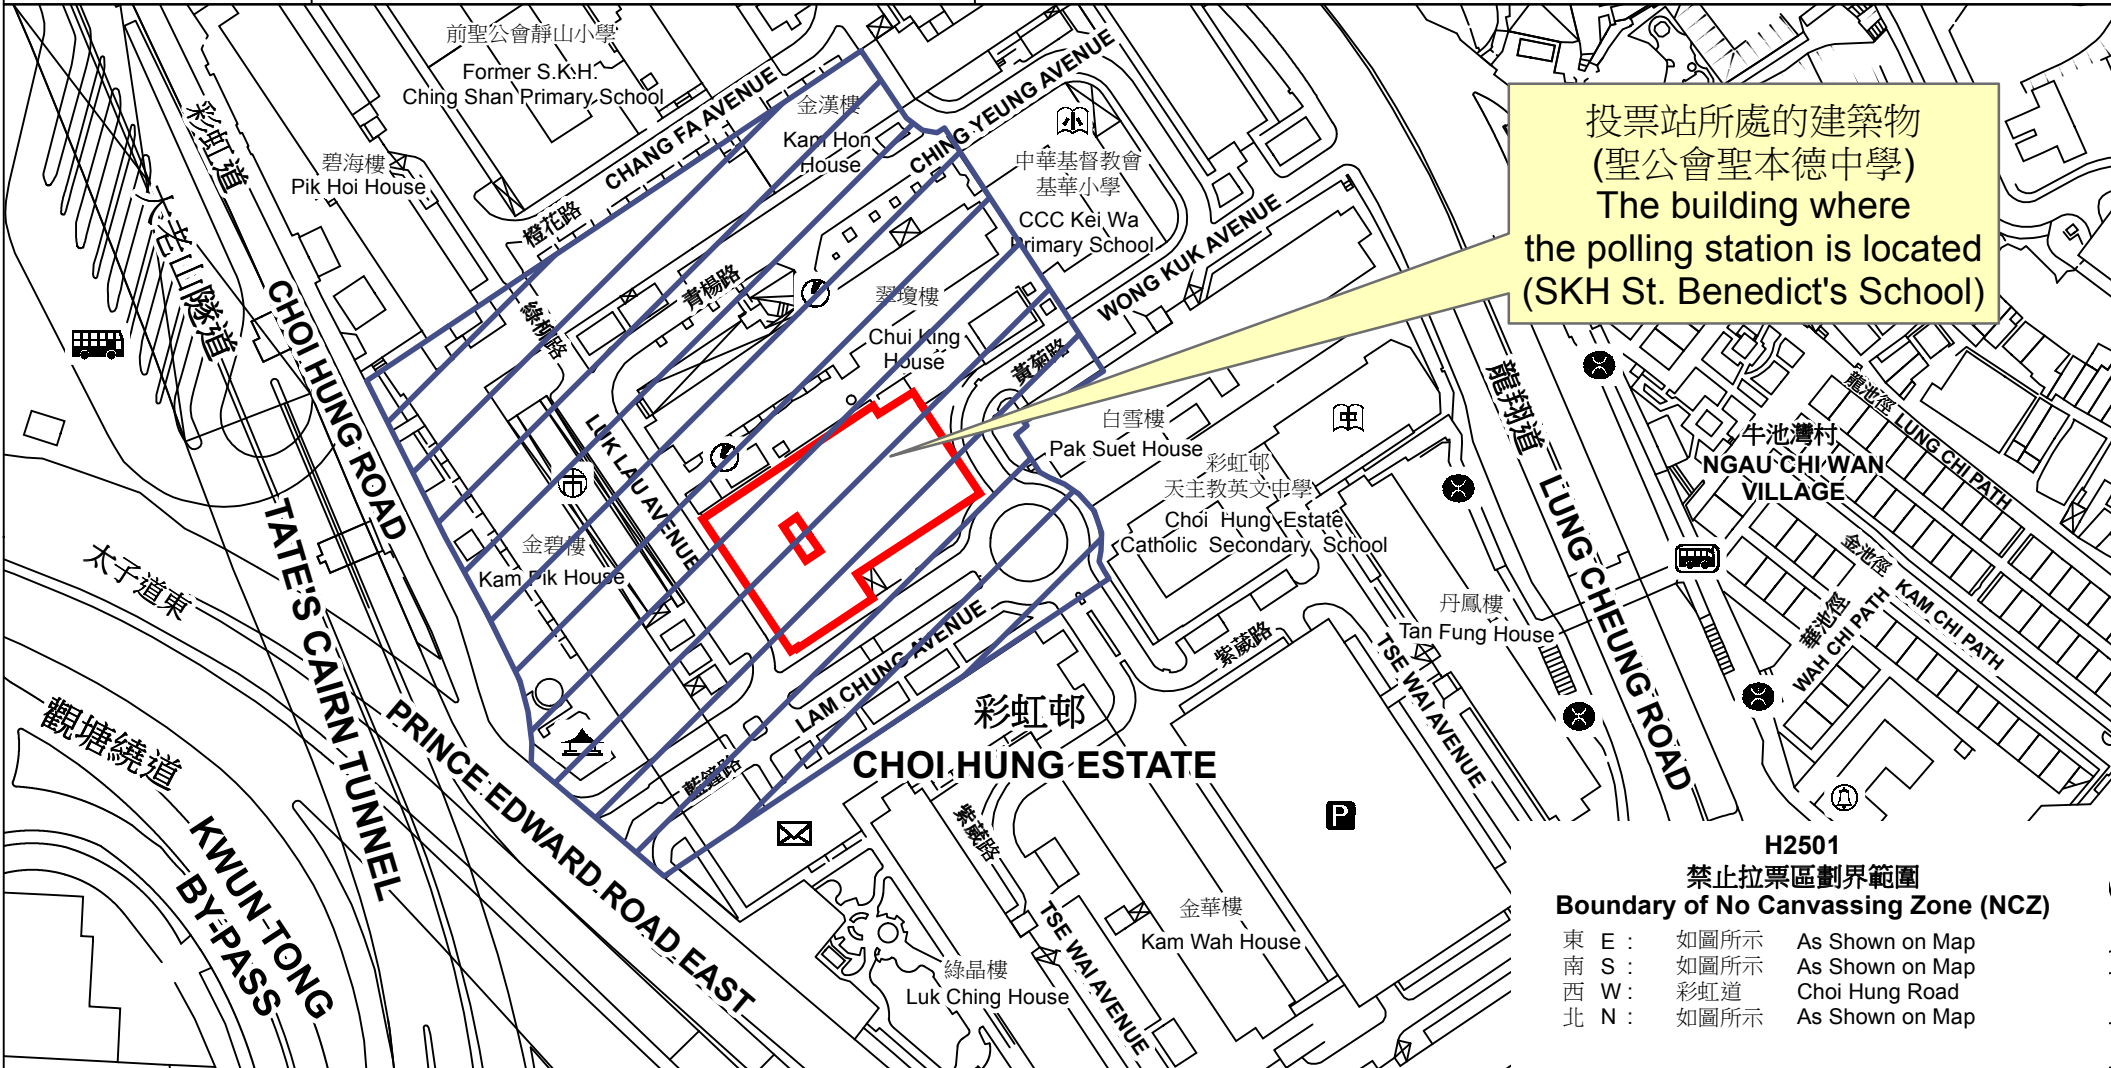

投票站位置圖和禁止拉票區 Polling Station - Location Plan & No Canvassing Zone

投票站編號 Polling Station Code	2021年立法會換屆選舉地方選區編號及名稱 Code & Name of Geographical Constituency for 2021 Legislative Council General Election	名稱及地址 Name & Address
H2501	LC3 九龍東 KOWLOON EAST	聖公會聖本德中學 九龍彩虹邨藍鐘路11號地下 SKH St. Benedict's School G/F, 11 Lam Chung Avenue, Choi Hung Estate, Kowloon

投票站所處的建築物
(聖公會聖本德中學)
The building where
the polling station is located
(SKH St. Benedict's School)

H2501
禁止拉票區劃界範圍
Boundary of No Canvassing Zone (NCZ)

東 E :	如圖所示	As Shown on Map
南 S :	如圖所示	As Shown on Map
西 W :	彩虹道	Choi Hung Road
北 N :	如圖所示	As Shown on Map

 禁止拉票區
No Canvassing Zone