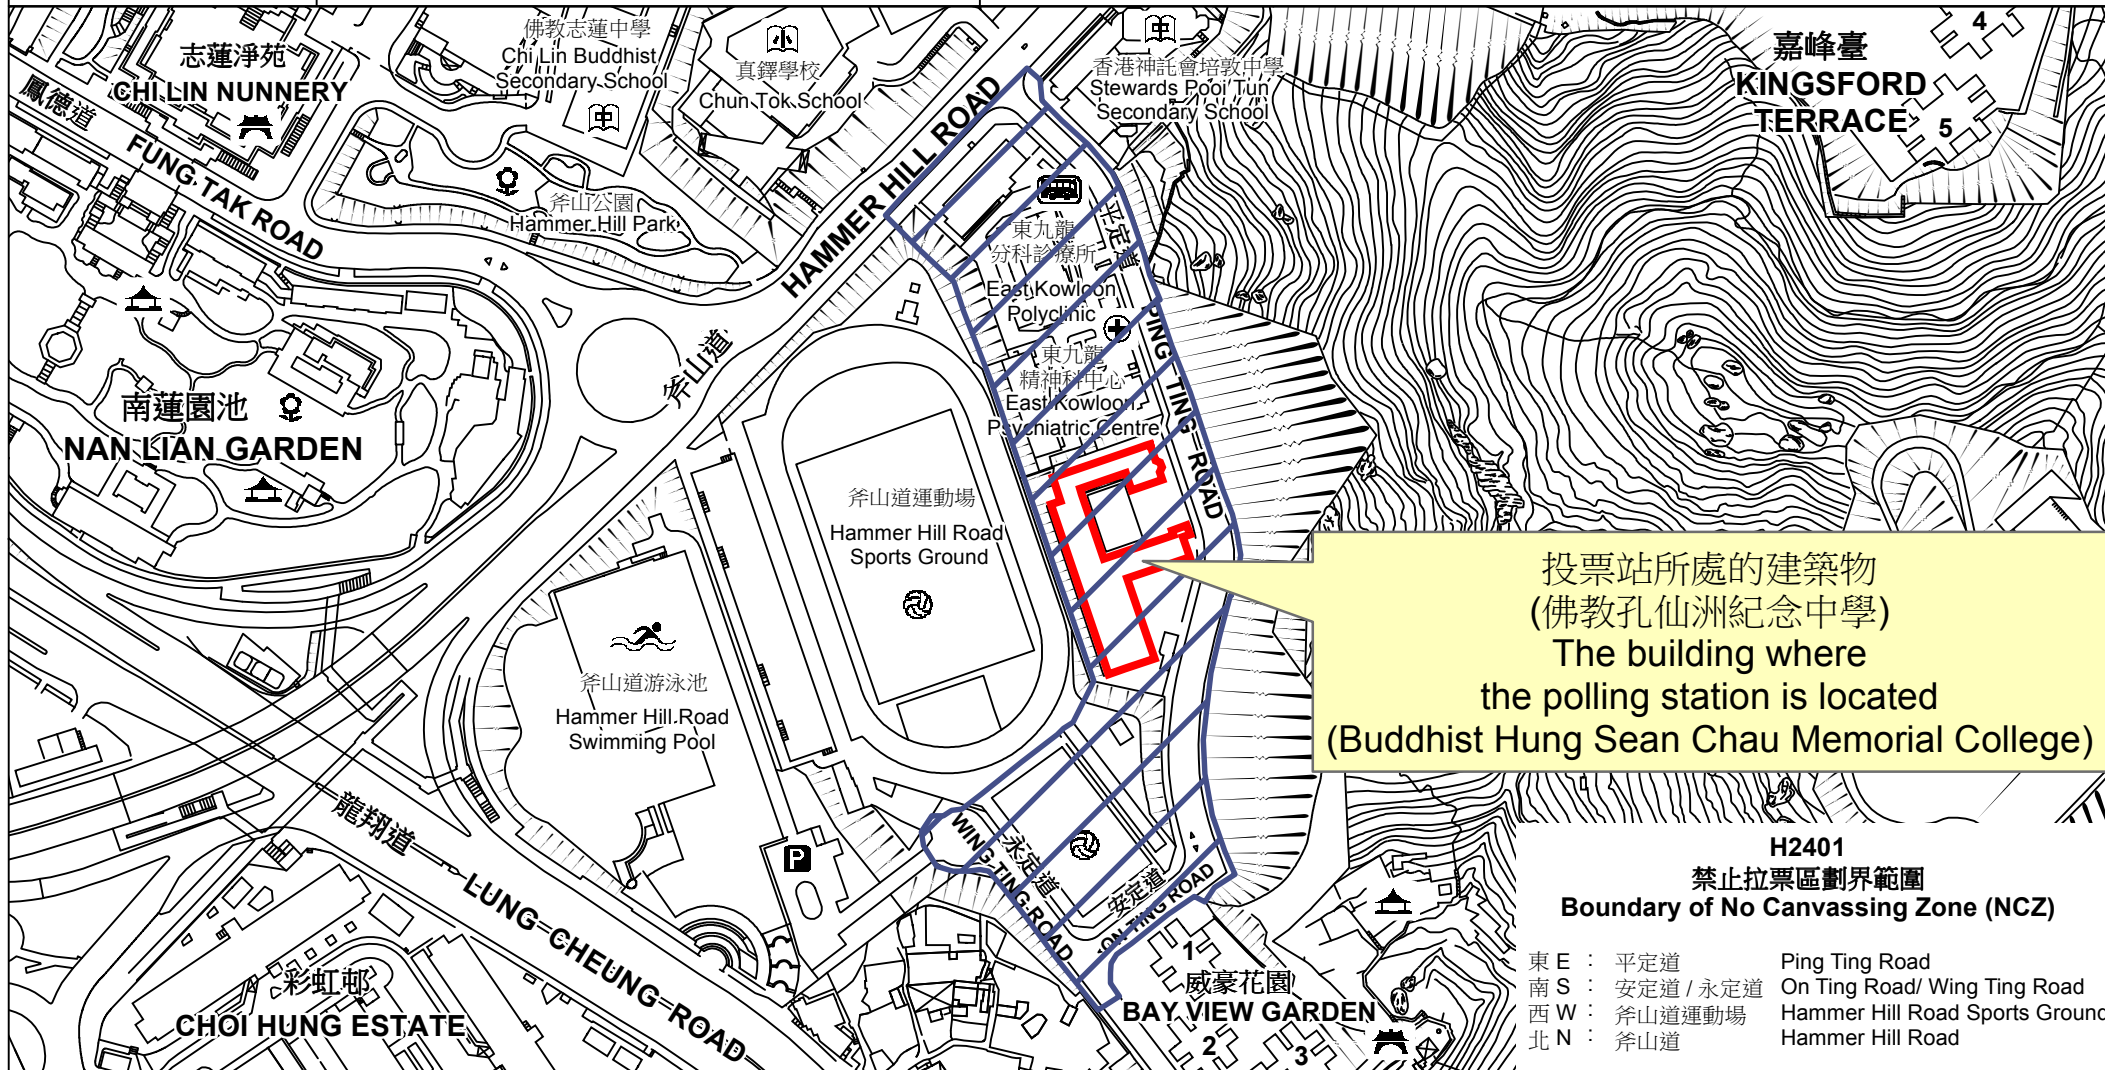

# 投票站位置圖和禁止拉票區 Polling Station - Location Plan & No Canvassing Zone

投票站編號 Polling Station Code  <b>H2401</b>	2021年立法會換屆選舉地方選區編號及名稱 Code & Name of Geographical Constituency for 2021 Legislative Council General Election  <b>LC3                      九龍東                      KOWLOON EAST</b>	名稱及地址 Name & Address  佛教孔仙洲紀念中學 九龍斧山平定道10號地下 <b>Buddhist Hung Sean Chau Memorial College                      G/F, 10 Ping Ting Road, Hammer Hill, Kowloon</b>
---	---	---

 禁止拉票區  
No Canvassing Zone