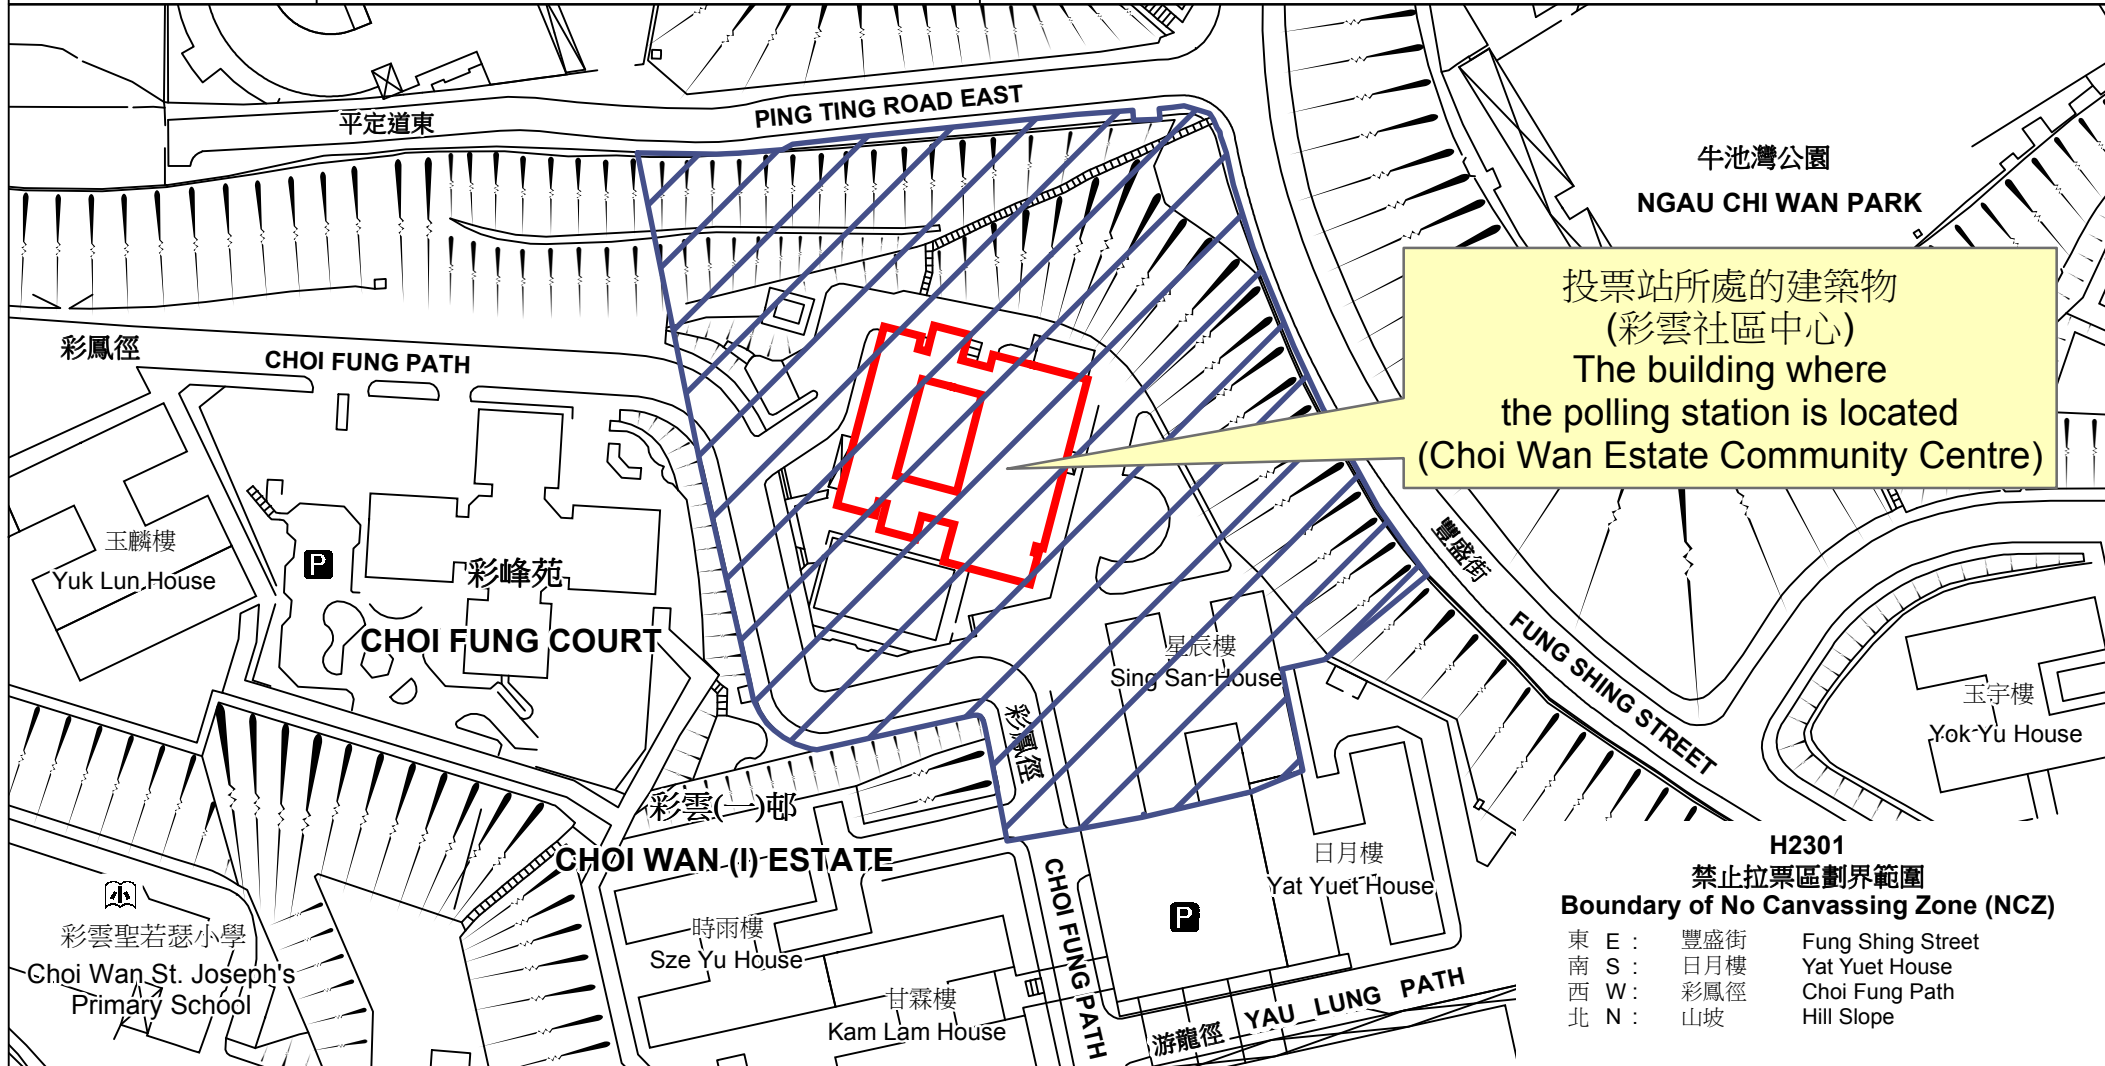

投票站位置圖和禁止拉票區 Polling Station - Location Plan & No Canvassing Zone

投票站編號 Polling Station Code H2301	2021年立法會換屆選舉地方選區編號及名稱 Code & Name of Geographical Constituency for 2021 Legislative Council General Election LC3 九龍東 KOWLOON EAST	名稱及地址 Name & Address 彩雲社區中心 九龍牛池灣彩雲(一)邨彩鳳徑38號地下 Choi Wan Estate Community Centre G/F, 38 Choi Fung Path, Choi Wan (I) Estate, Ngau Chi Wan, Kowloon
---	---	---

投票站所處的建築物
 (彩雲社區中心)
 The building where
 the polling station is located
 (Choi Wan Estate Community Centre)

H2301
禁止拉票區劃界範圍
Boundary of No Canvassing Zone (NCZ)

東 E :	豐盛街	Fung Shing Street
南 S :	日月樓	Yat Yuet House
西 W :	彩鳳徑	Choi Fung Path
北 N :	山坡	Hill Slope

 禁止拉票區
 No Canvassing Zone