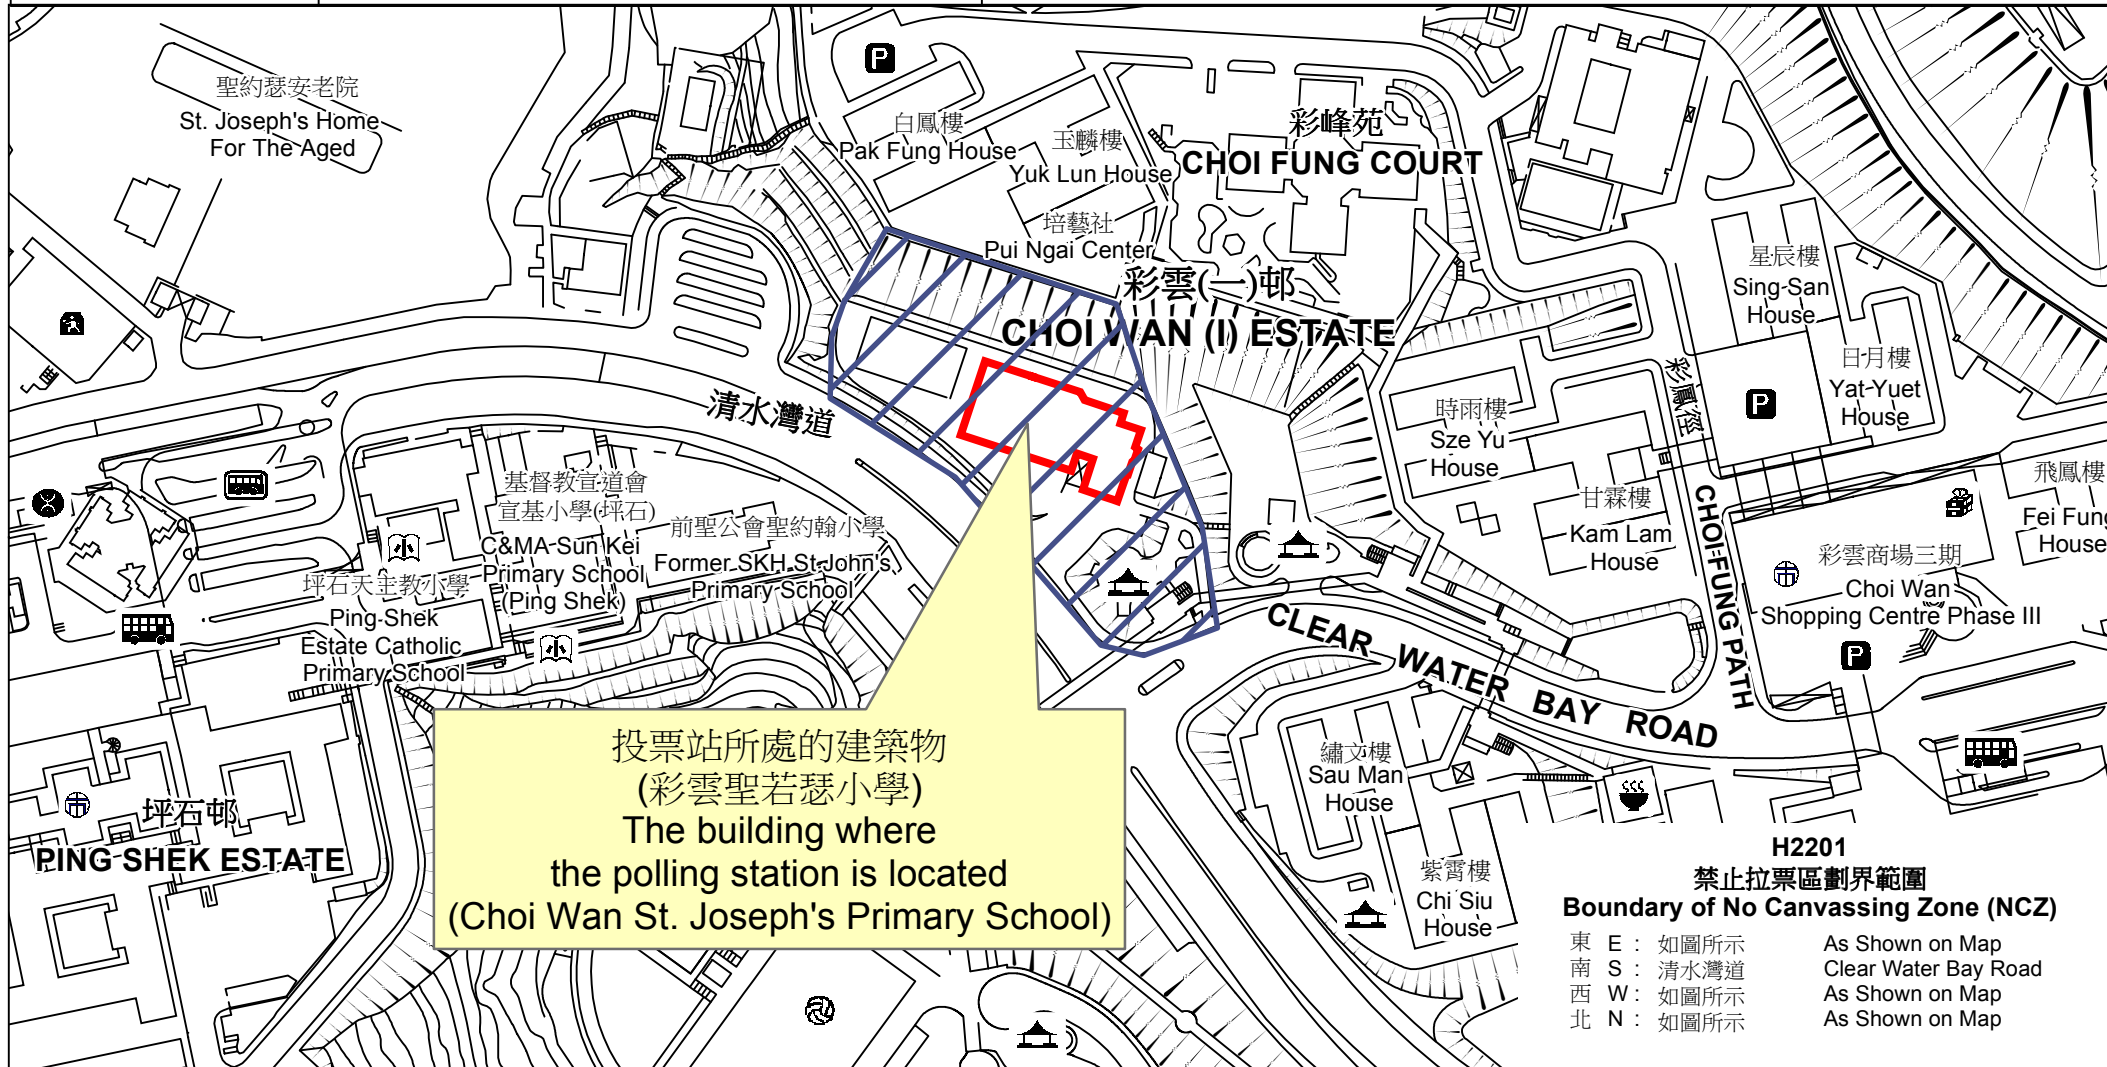

投票站位置圖和禁止拉票區 Polling Station - Location Plan & No Canvassing Zone

| 投票站編號 Polling Station Code H2201 | 2021年立法會換屆選舉地方選區編號及名稱 Code & Name of Geographical Constituency for 2021 Legislative Council General Election LC3 九龍東 KOWLOON EAST | 名稱及地址 Name & Address 彩雲聖若瑟小學 九龍彩雲邨第二小學地下 Choi Wan St. Joseph's Primary School G/F, Estate Primary School No.2, Choi Wan Estate, Kowloon |
|---|---|--|
|---|---|--|

投票站所處的建築物
 (彩雲聖若瑟小學)
 The building where
 the polling station is located
 (Choi Wan St. Joseph's Primary School)

**H2201
 禁止拉票區劃界範圍
 Boundary of No Canvassing Zone (NCZ)**
 東 E : 如圖所示 As Shown on Map
 南 S : 清水灣道 Clear Water Bay Road
 西 W : 如圖所示 As Shown on Map
 北 N : 如圖所示 As Shown on Map

 禁止拉票區
 No Canvassing Zone