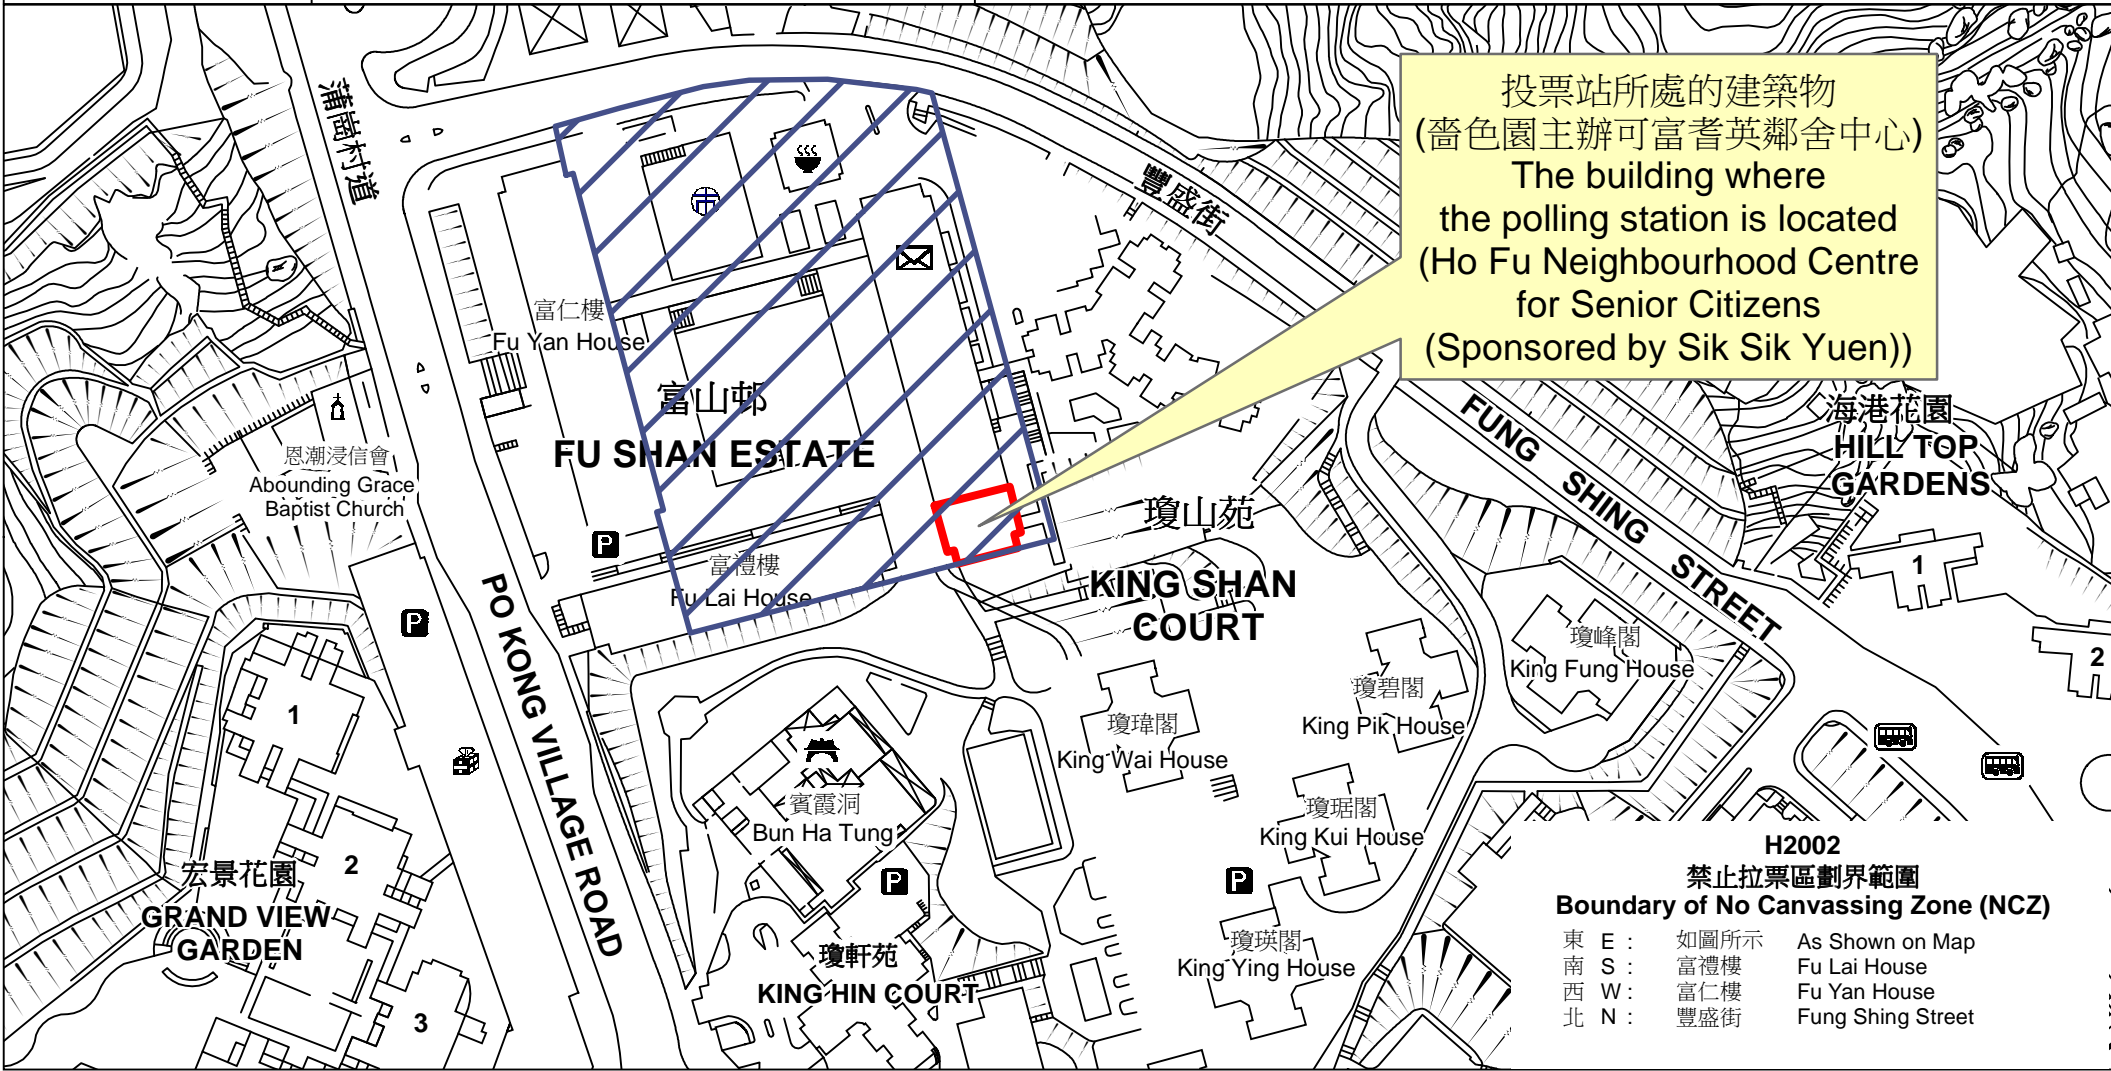

投票站位置圖和禁止拉票區 Polling Station - Location Plan & No Canvassing Zone

投票站編號 Polling Station Code H2002	2021年立法會換屆選舉地方選區編號及名稱 Code & Name of Geographical Constituency for 2021 Legislative Council General Election LC5 九龍中 KOWLOON CENTRAL	名稱及地址 Name & Address 耆色園主辦可富耆英鄰舍中心 九龍黃大仙富山邨富信樓地庫一層13-14號 Ho Fu Neighbourhood Centre for Senior Citizens (Sponsored by Sik Sik Yuen) Unit 13-14, LG1, Fu Shun House, Fu Shan Estate, Wong Tai Sin, Kowloon
---	---	--

投票站所處的建築物
 (耆色園主辦可富耆英鄰舍中心)
 The building where
 the polling station is located
 (Ho Fu Neighbourhood Centre for Senior Citizens
 Sponsored by Sik Sik Yuen)

H2002
禁止拉票區劃界範圍
Boundary of No Canvassing Zone (NCZ)

東 E :	如圖所示	As Shown on Map
南 S :	富禮樓	Fu Lai House
西 W :	富仁樓	Fu Yan House
北 N :	豐盛街	Fung Shing Street

 禁止拉票區
 No Canvassing Zone