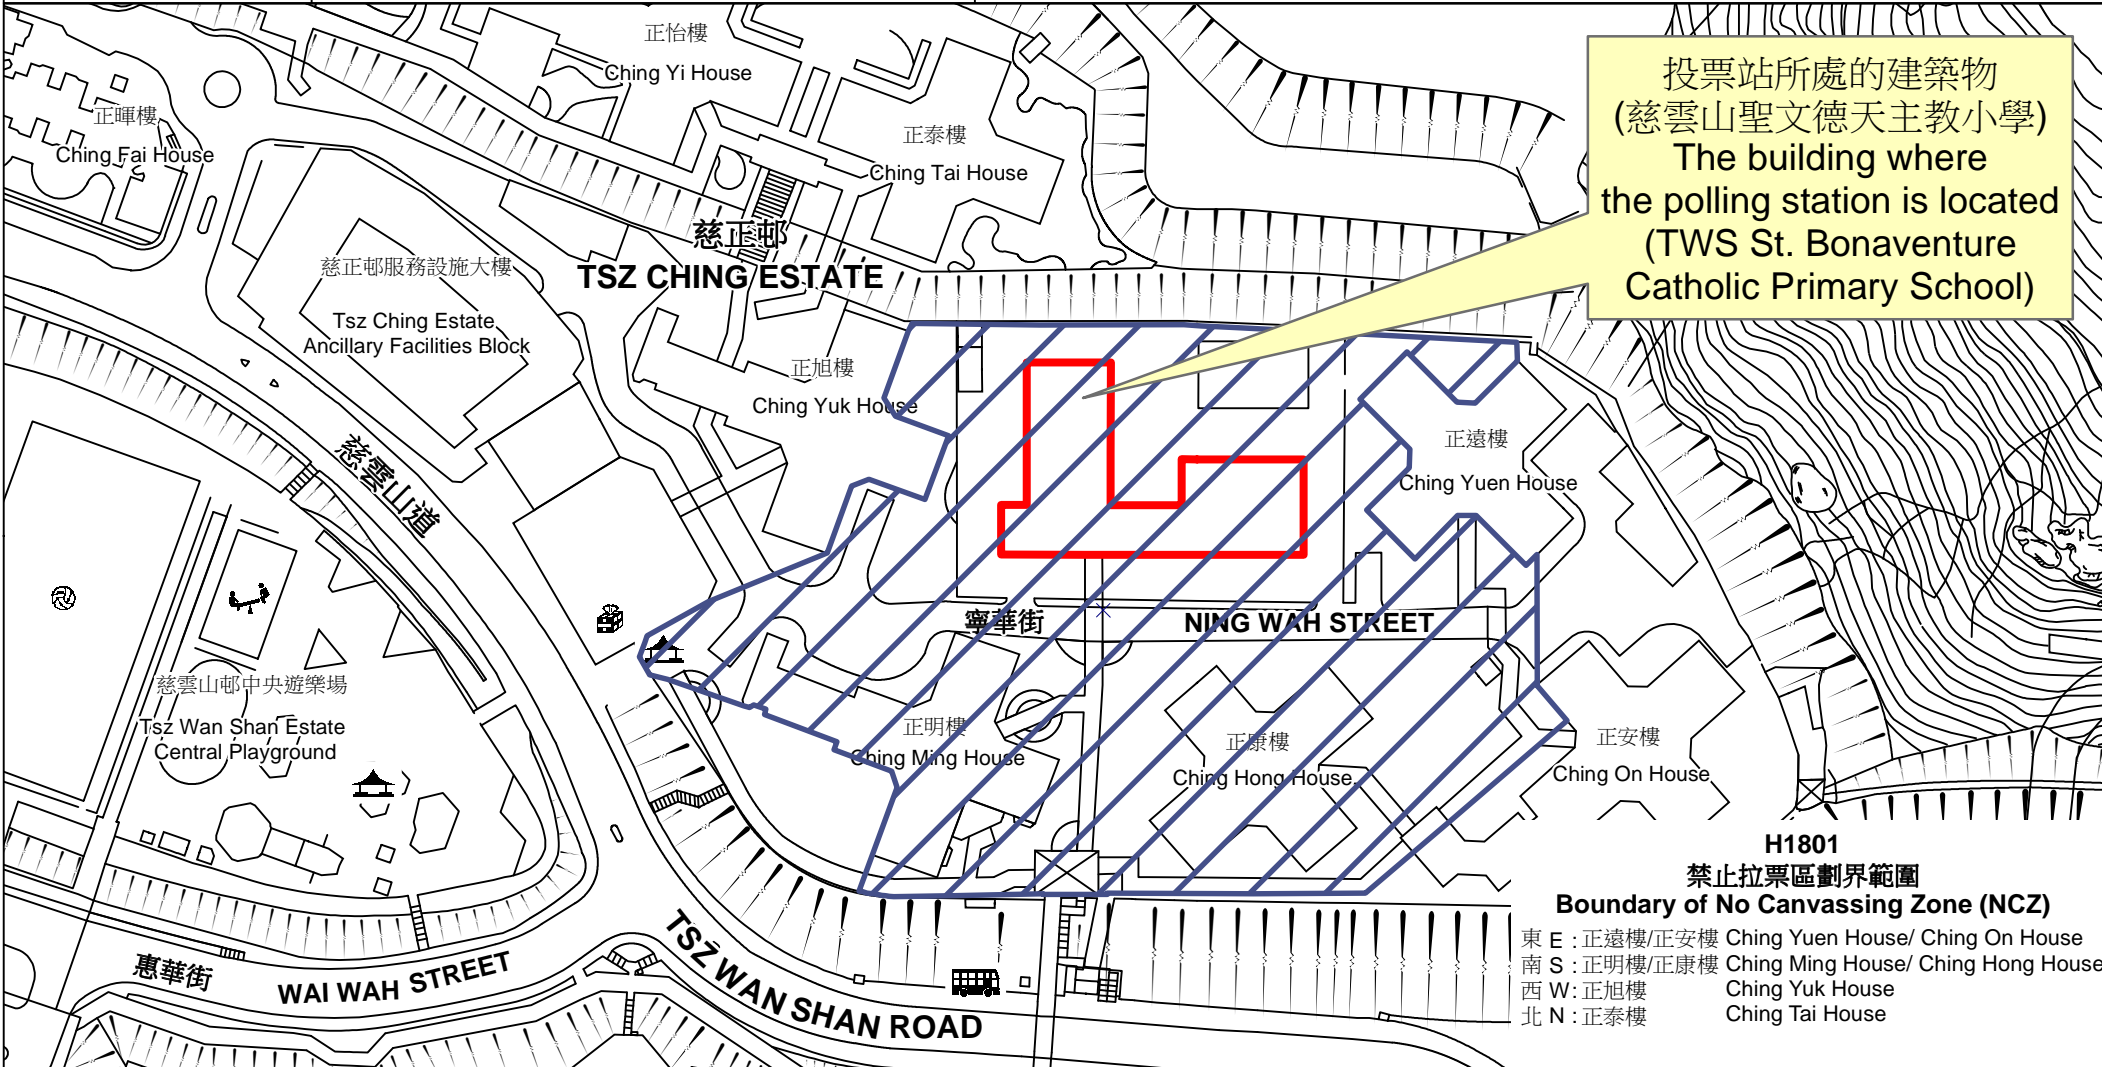

投票站位置圖和禁止拉票區 Polling Station - Location Plan & No Canvassing Zone

<p>投票站編號 Polling Station Code</p> <p><b>H1801</b></p>	<p>2021年立法會換屆選舉地方選區編號及名稱 Code &amp; Name of Geographical Constituency for 2021 Legislative Council General Election</p> <p><b>LC5</b> 九龍中 <b>KOWLOON CENTRAL</b></p>	<p>名稱及地址 Name &amp; Address</p> <p>慈雲山聖文德天主教小學 九龍慈雲山慈正邨第2期寧華街慈雲山聖文德天主教小學地下 <b>TWS St. Bonaventure Catholic Primary School</b> G/F, TWS St. Bonaventure Catholic Primary School, Ning Wah Street, Tsz Ching Estate, Phase 2, Tsz Wan Shan, Kowloon</p>
---	--	---

 禁止拉票區  
No Canvassing Zone