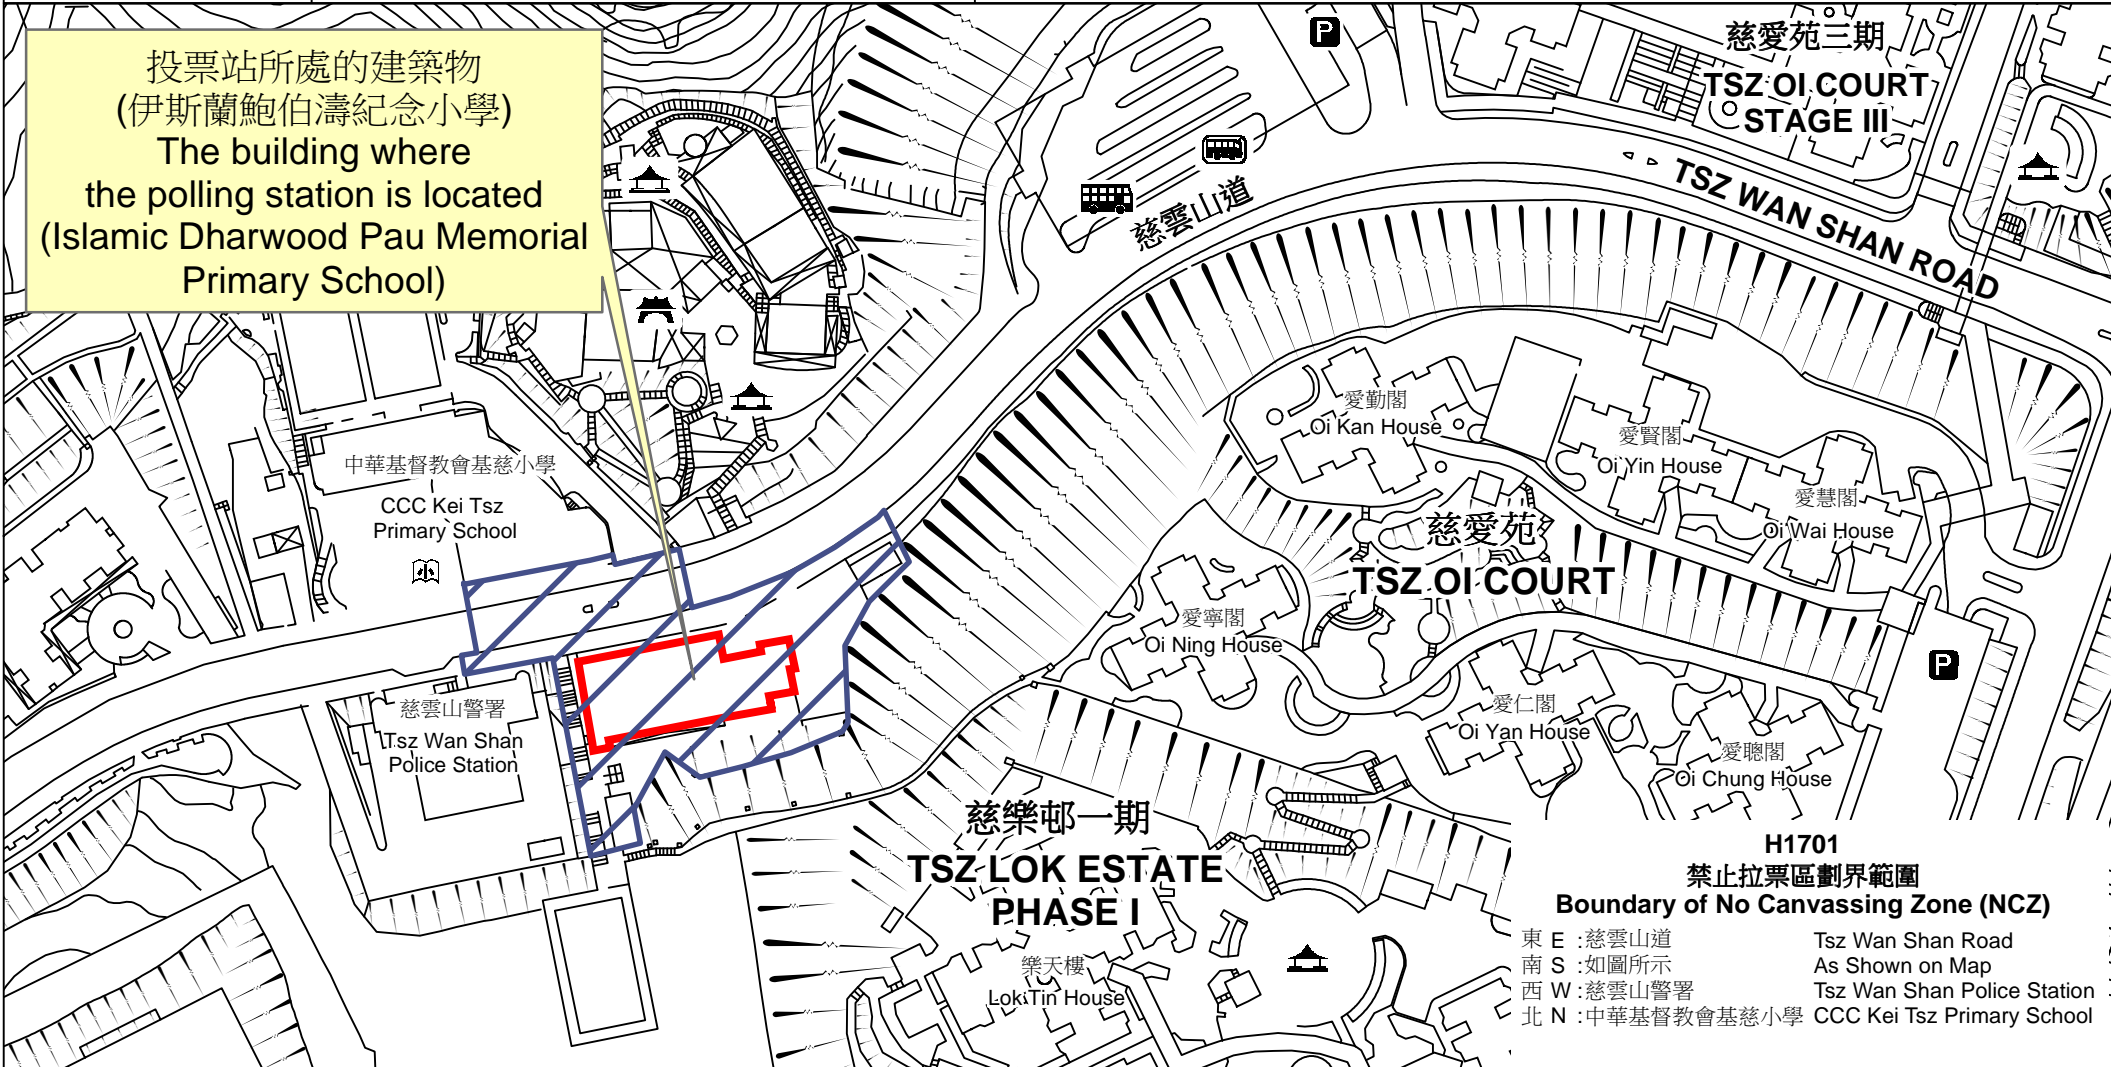

投票站位置圖和禁止拉票區 Polling Station - Location Plan & No Canvassing Zone

投票站編號 Polling Station Code H1701	2021年立法會換屆選舉地方選區編號及名稱 Code & Name of Geographical Constituency for 2021 Legislative Council General Election LC5 九龍中 KOWLOON CENTRAL	名稱及地址 Name & Address 伊斯蘭鮑伯濤紀念小學 九龍慈雲山慈樂邨第一期小學校舍伊斯蘭鮑伯濤紀念小學1樓 Islamic Dharwood Pau Memorial Primary School 1/F, Islamic Dharwood Pau Memorial Primary School, Tsz Lok Estate Phase I, Tsz Wan Shan, Kowloon
---	---	--

 禁止拉票區
No Canvassing Zone