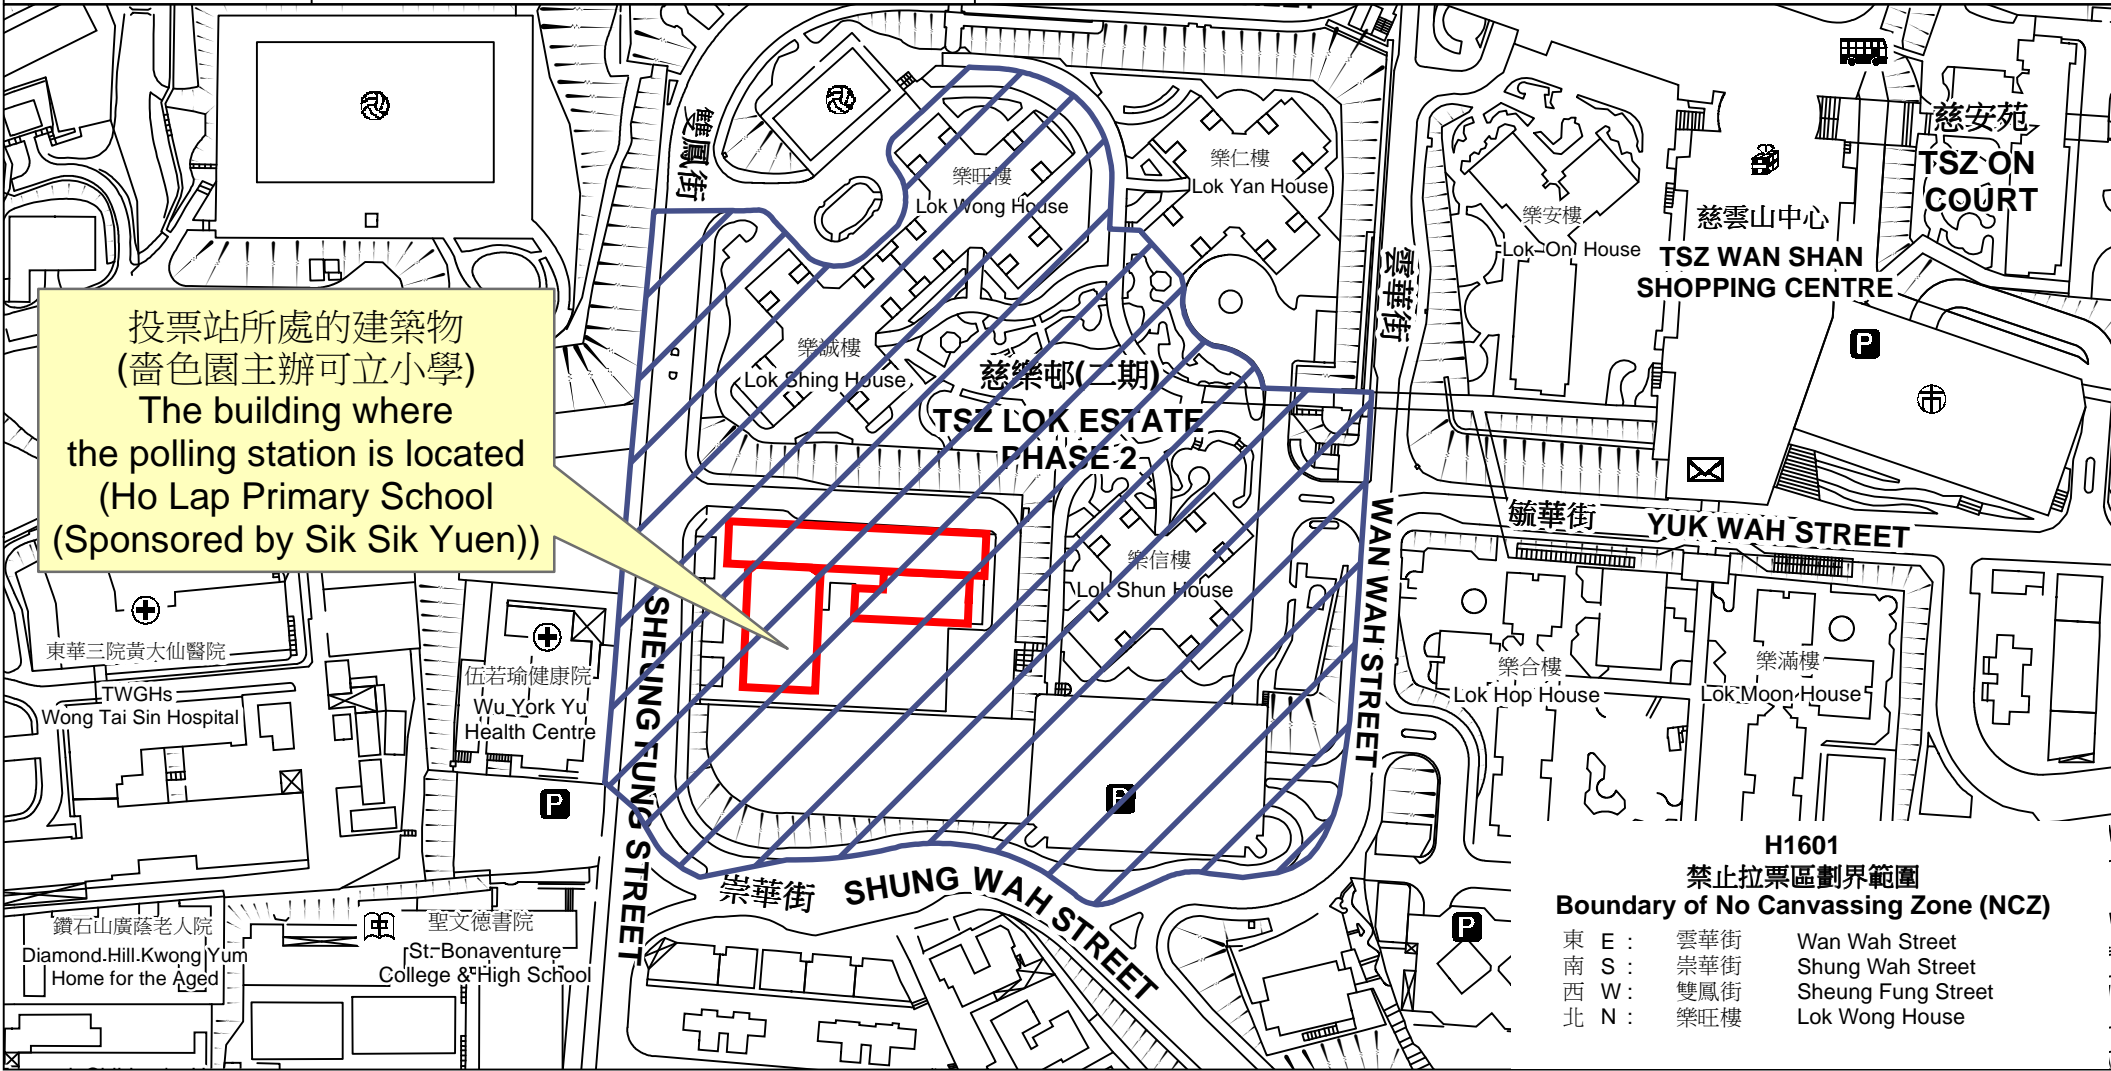

投票站位置圖和禁止拉票區 Polling Station - Location Plan & No Canvassing Zone

投票站編號 Polling Station Code	2021年立法會換屆選舉地方選區編號及名稱 Code & Name of Geographical Constituency for 2021 Legislative Council General Election	名稱及地址 Name & Address
<b>H1601</b>	<b>LC5</b> 九龍中 <b>KOWLOON CENTRAL</b>	嗇色園主辦可立小學 九龍慈雲山雙鳳街88號地下 <b>Ho Lap Primary School (Sponsored by Sik Sik Yuen)</b> G/F, 88 Sheung Fung Street, Tsz Wan Shan, Kowloon

投票站所處的建築物  
(嗇色園主辦可立小學)  
The building where  
the polling station is located  
(Ho Lap Primary School  
(Sponsored by Sik Sik Yuen))

**H1601**  
**禁止拉票區劃界範圍**  
**Boundary of No Canvassing Zone (NCZ)**

東 E :	雲華街	Wan Wah Street
南 S :	崇華街	Shung Wah Street
西 W :	雙鳳街	Sheung Fung Street
北 N :	樂旺樓	Lok Wong House

 禁止拉票區  
No Canvassing Zone