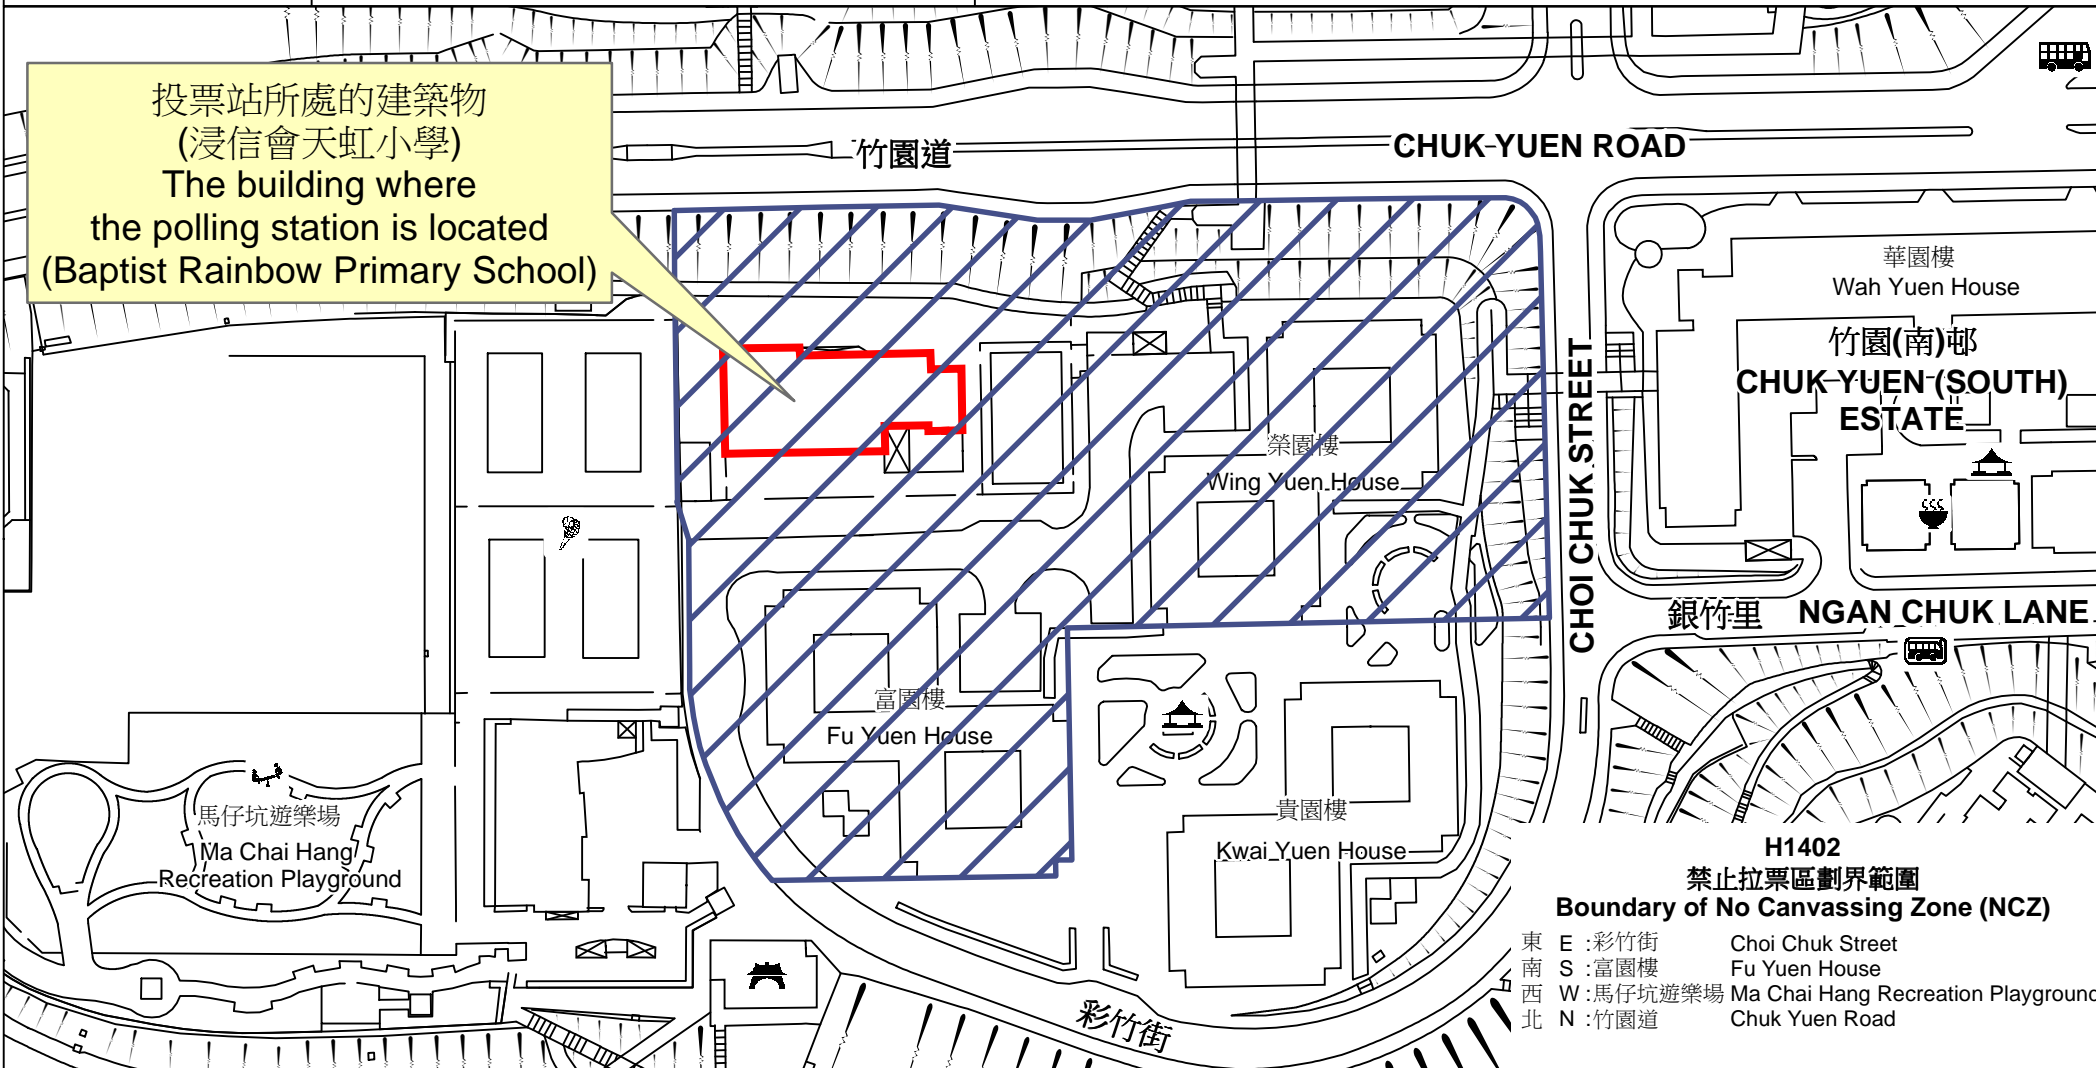

# 投票站位置圖和禁止拉票區 Polling Station - Location Plan & No Canvassing Zone

投票站編號 Polling Station Code  <b>H1402</b>	2021年立法會換屆選舉地方選區編號及名稱 Code & Name of Geographical Constituency for 2021 Legislative Council General Election  <b>LC5                      九龍中                      KOWLOON CENTRAL</b>	名稱及地址 Name & Address  浸信會天虹小學 九龍黃大仙竹園南邨浸信會天虹小學地下 <b>Baptist Rainbow Primary School</b> G/F, Baptist Rainbow Primary School, Chuk Yuen South Estate, Wong Tai Sin, Kowloon
---	--	--

 禁止拉票區  
No Canvassing Zone