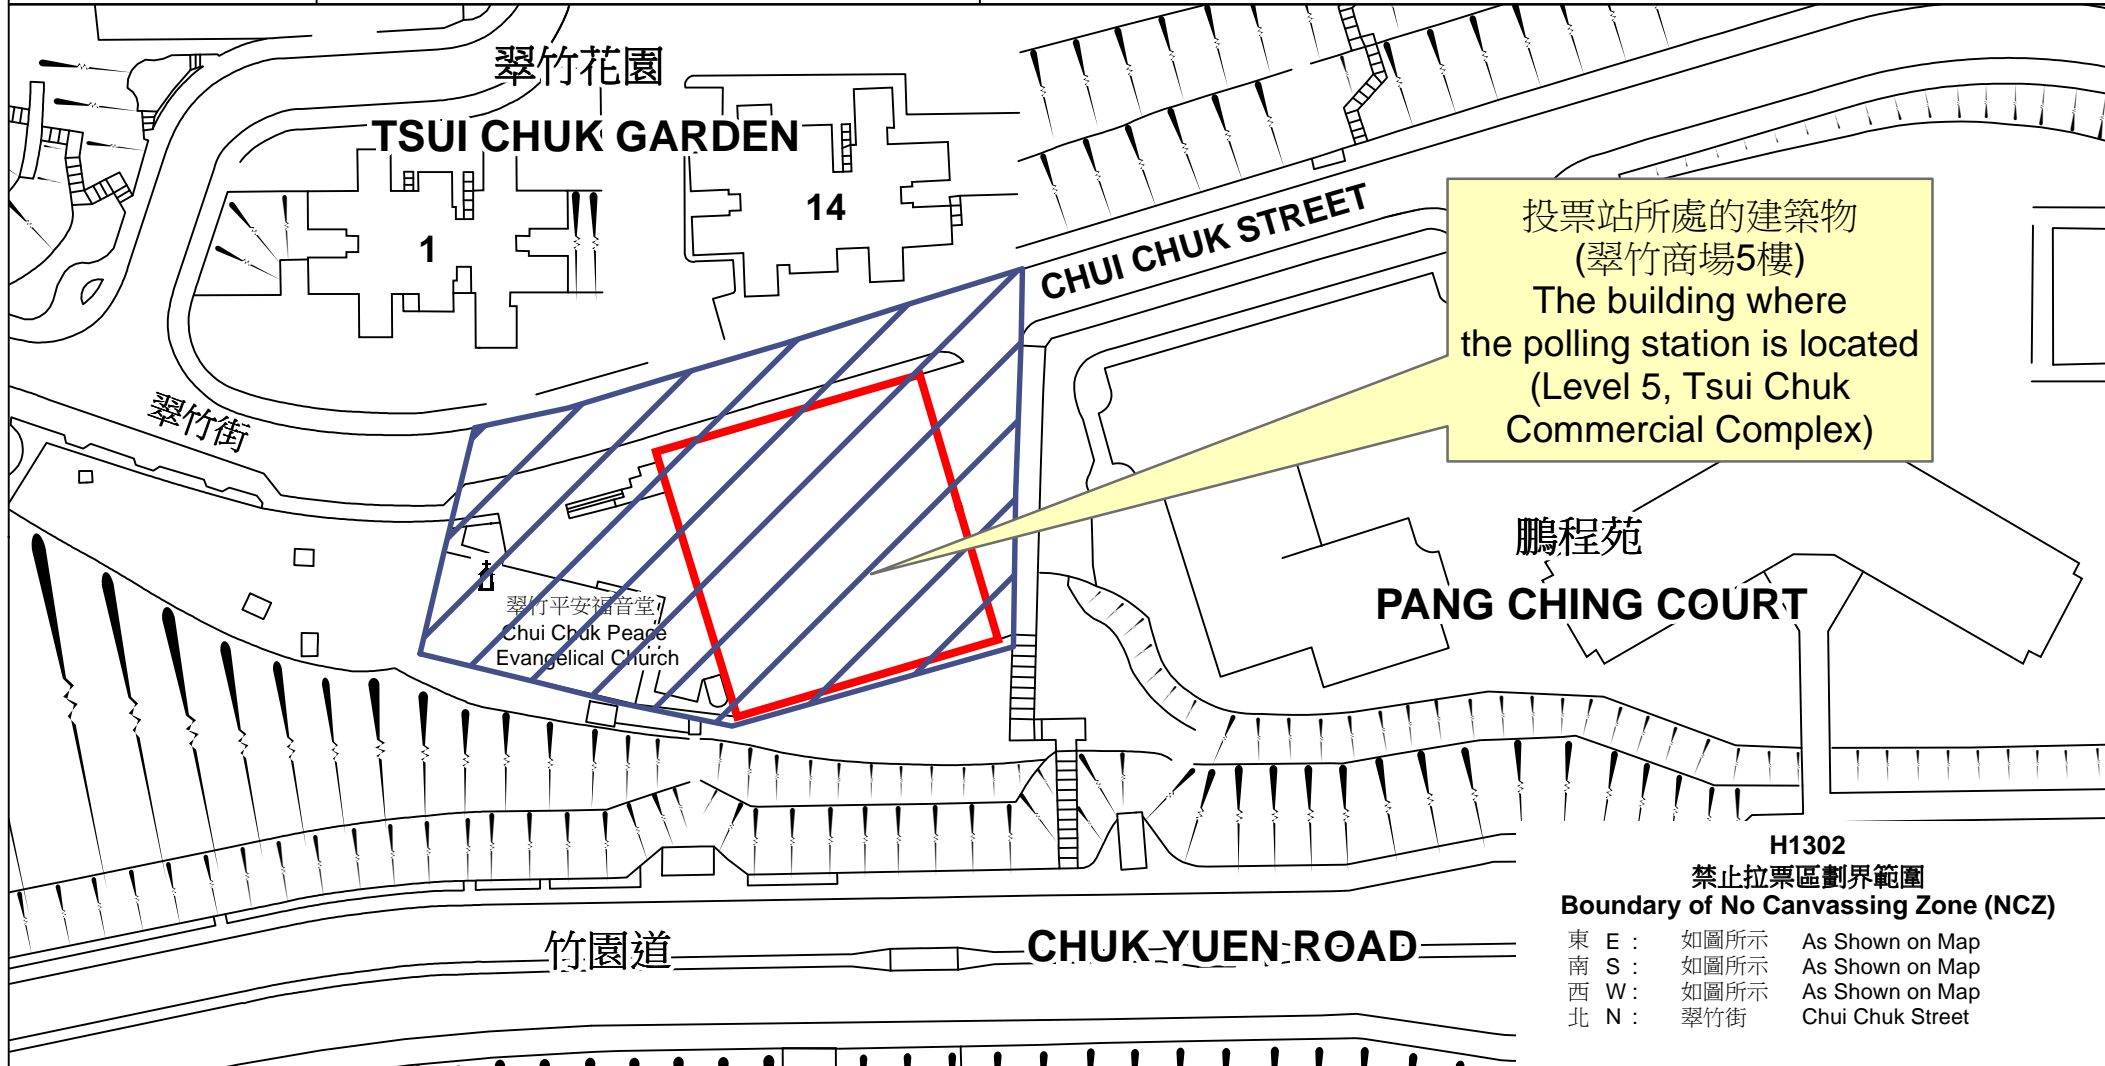

投票站位置圖和禁止拉票區 Polling Station - Location Plan & No Canvassing Zone

投票站編號 Polling Station Code H1302	2021年立法會換屆選舉地方選區編號及名稱 Code & Name of Geographical Constituency for 2021 Legislative Council General Election LC5 九龍中 KOWLOON CENTRAL	名稱及地址 Name & Address 翠竹商場5樓 九龍黃大仙翠竹街8號翠竹花園翠竹商場5樓 Level 5, Tsui Chuk Commercial Complex Level 5, Tsui Chuk Commercial Complex, Tsui Chuk Garden, 8 Chui Chuk Street, Wong Tai Sin, Kowloon
---	--	---

 禁止拉票區
No Canvassing Zone