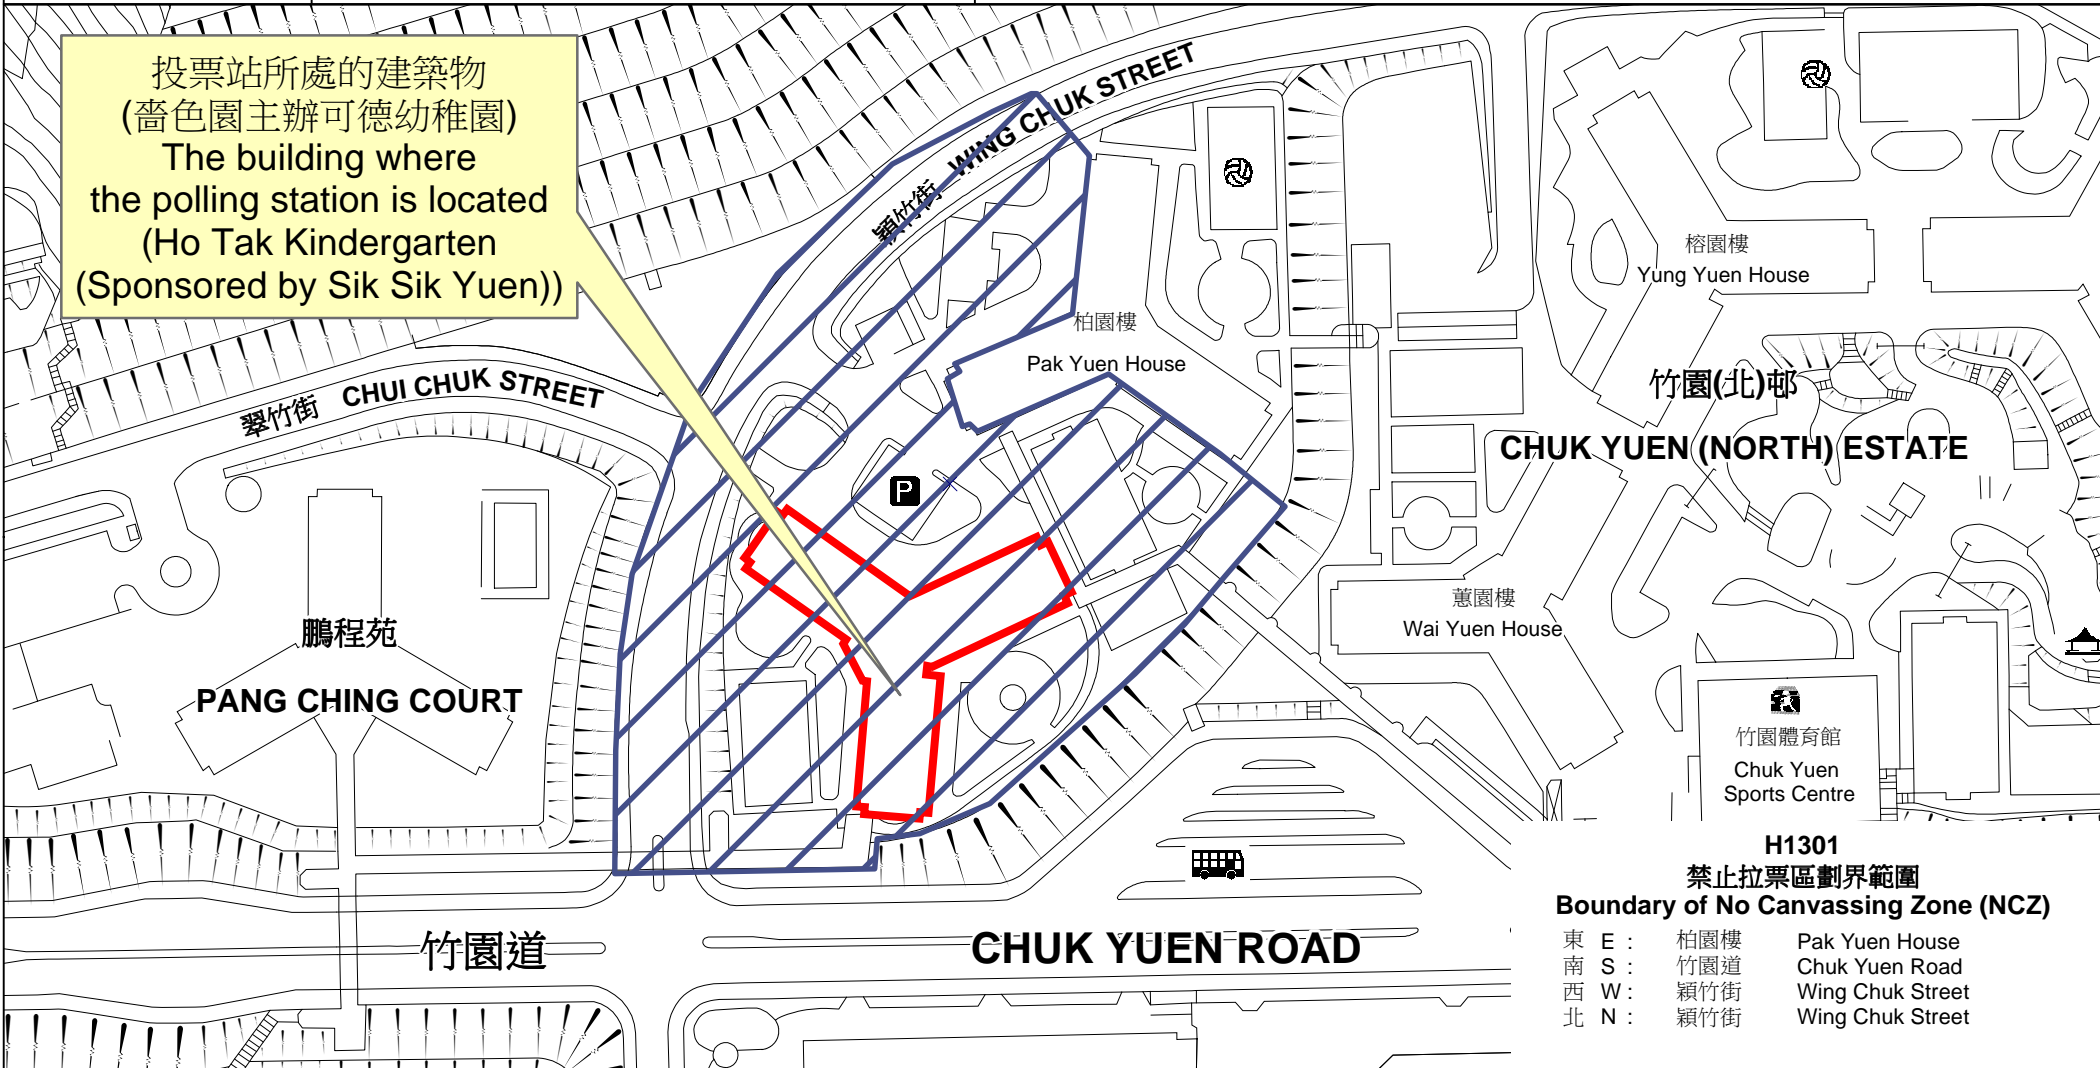

投票站位置圖和禁止拉票區 Polling Station - Location Plan & No Canvassing Zone

投票站編號 Polling Station Code	2021年立法會換屆選舉地方選區編號及名稱 Code & Name of Geographical Constituency for 2021 Legislative Council General Election	名稱及地址 Name & Address
H1301	LC5 九龍中 KOWLOON CENTRAL	齋色園主辦可德幼稚園 九龍黃大仙竹園北邨松園樓地下 Ho Tak Kindergarten (Sponsored by Sik Sik Yuen) G/F, Chung Yuen House, Chuk Yuen North Estate, Wong Tai Sin, Kowloon

投票站所處的建築物
(齋色園主辦可德幼稚園)
The building where
the polling station is located
(Ho Tak Kindergarten
(Sponsored by Sik Sik Yuen))

H1301
禁止拉票區劃界範圍
Boundary of No Canvassing Zone (NCZ)

東 E :	柏園樓	Pak Yuen House
南 S :	竹園道	Chuk Yuen Road
西 W :	穎竹街	Wing Chuk Street
北 N :	穎竹街	Wing Chuk Street

 禁止拉票區
No Canvassing Zone