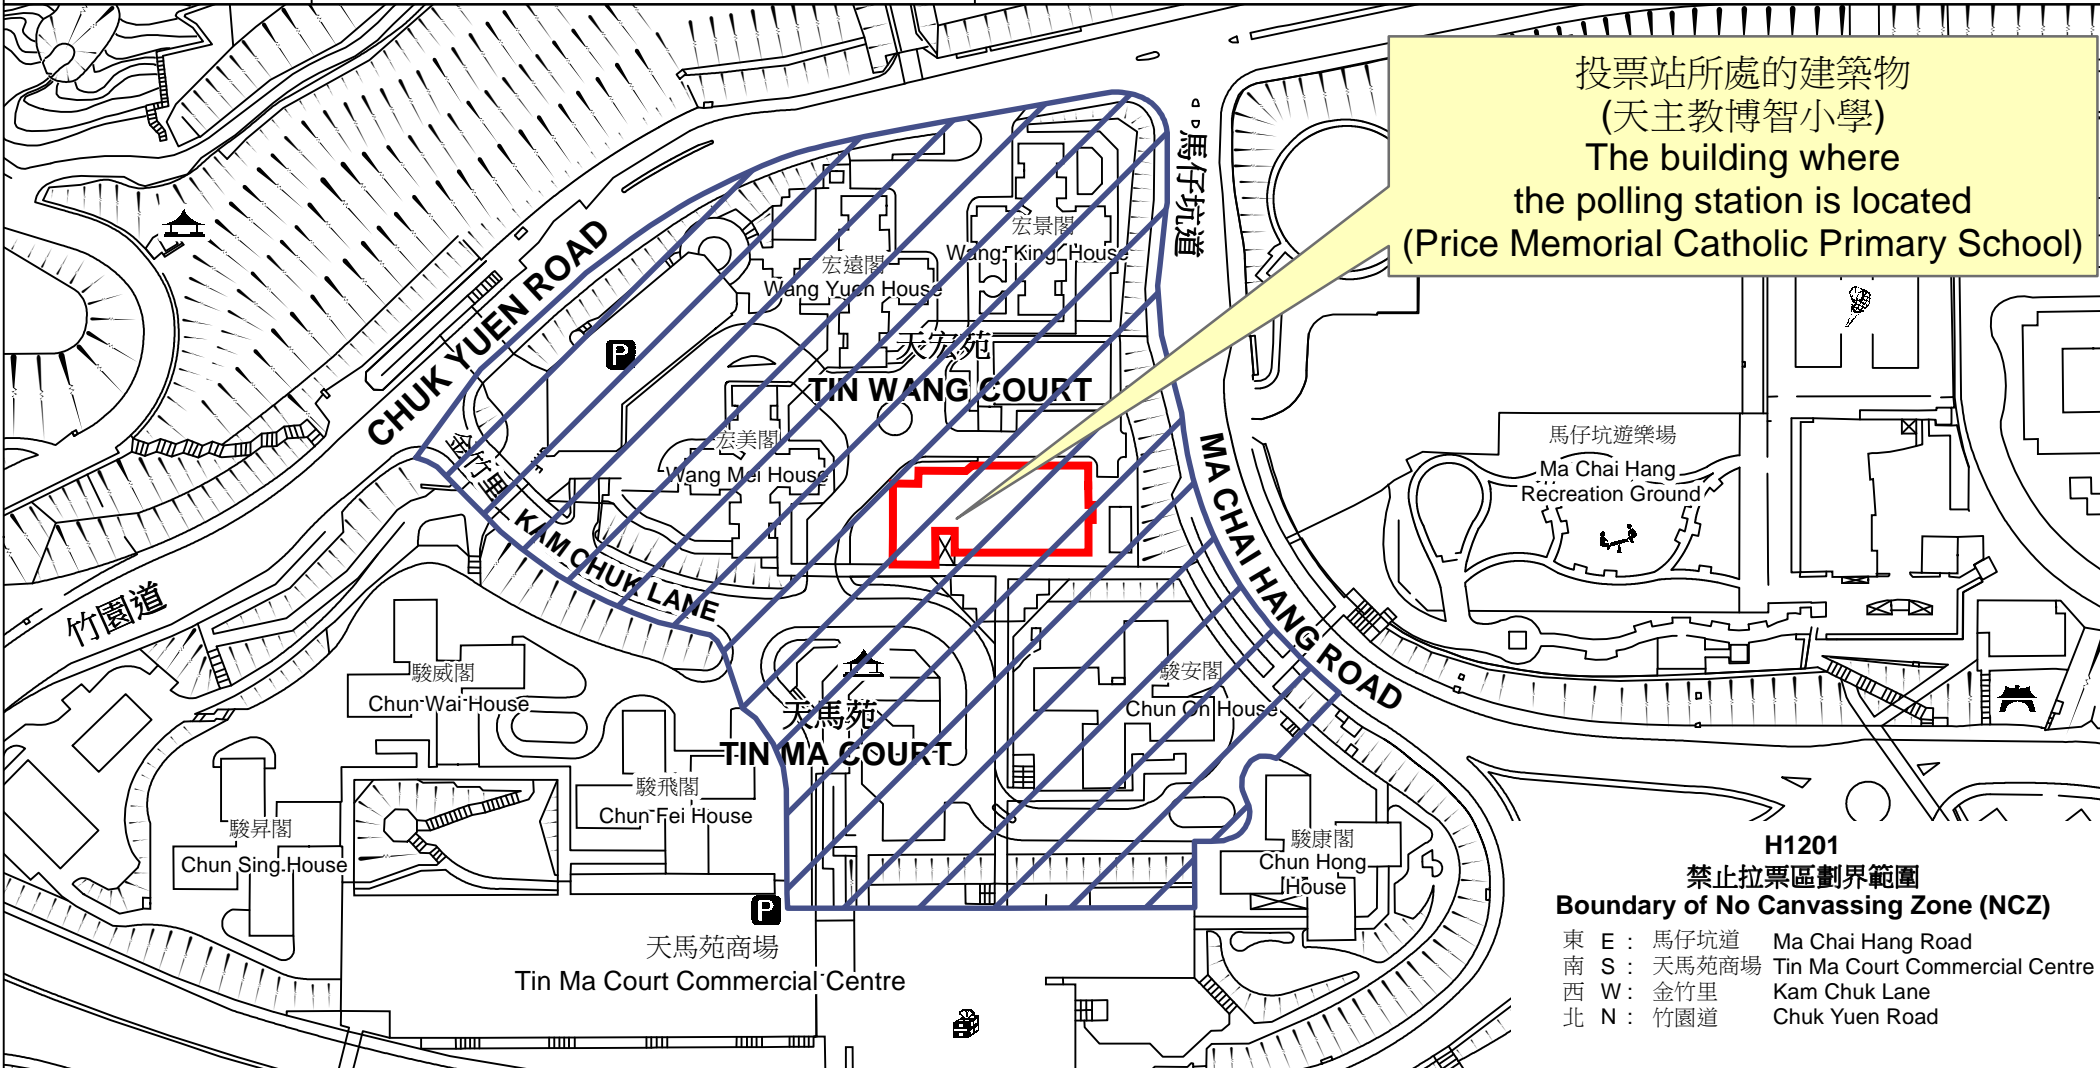

投票站位置圖和禁止拉票區 Polling Station - Location Plan & No Canvassing Zone

投票站編號 Polling Station Code H1201	2021年立法會換屆選舉地方選區編號及名稱 Code & Name of Geographical Constituency for 2021 Legislative Council General Election LC5 九龍中 KOWLOON CENTRAL	名稱及地址 Name & Address 天主教博智小學 九龍黃大仙竹園道53號天馬苑天主教博智小學地下 Price Memorial Catholic Primary School G/F, Price Memorial Catholic Primary School, Tin Ma Court, 53 Chuk Yuen Road, Wong Tai Sin, Kowloon
---	--	--

 禁止拉票區
No Canvassing Zone