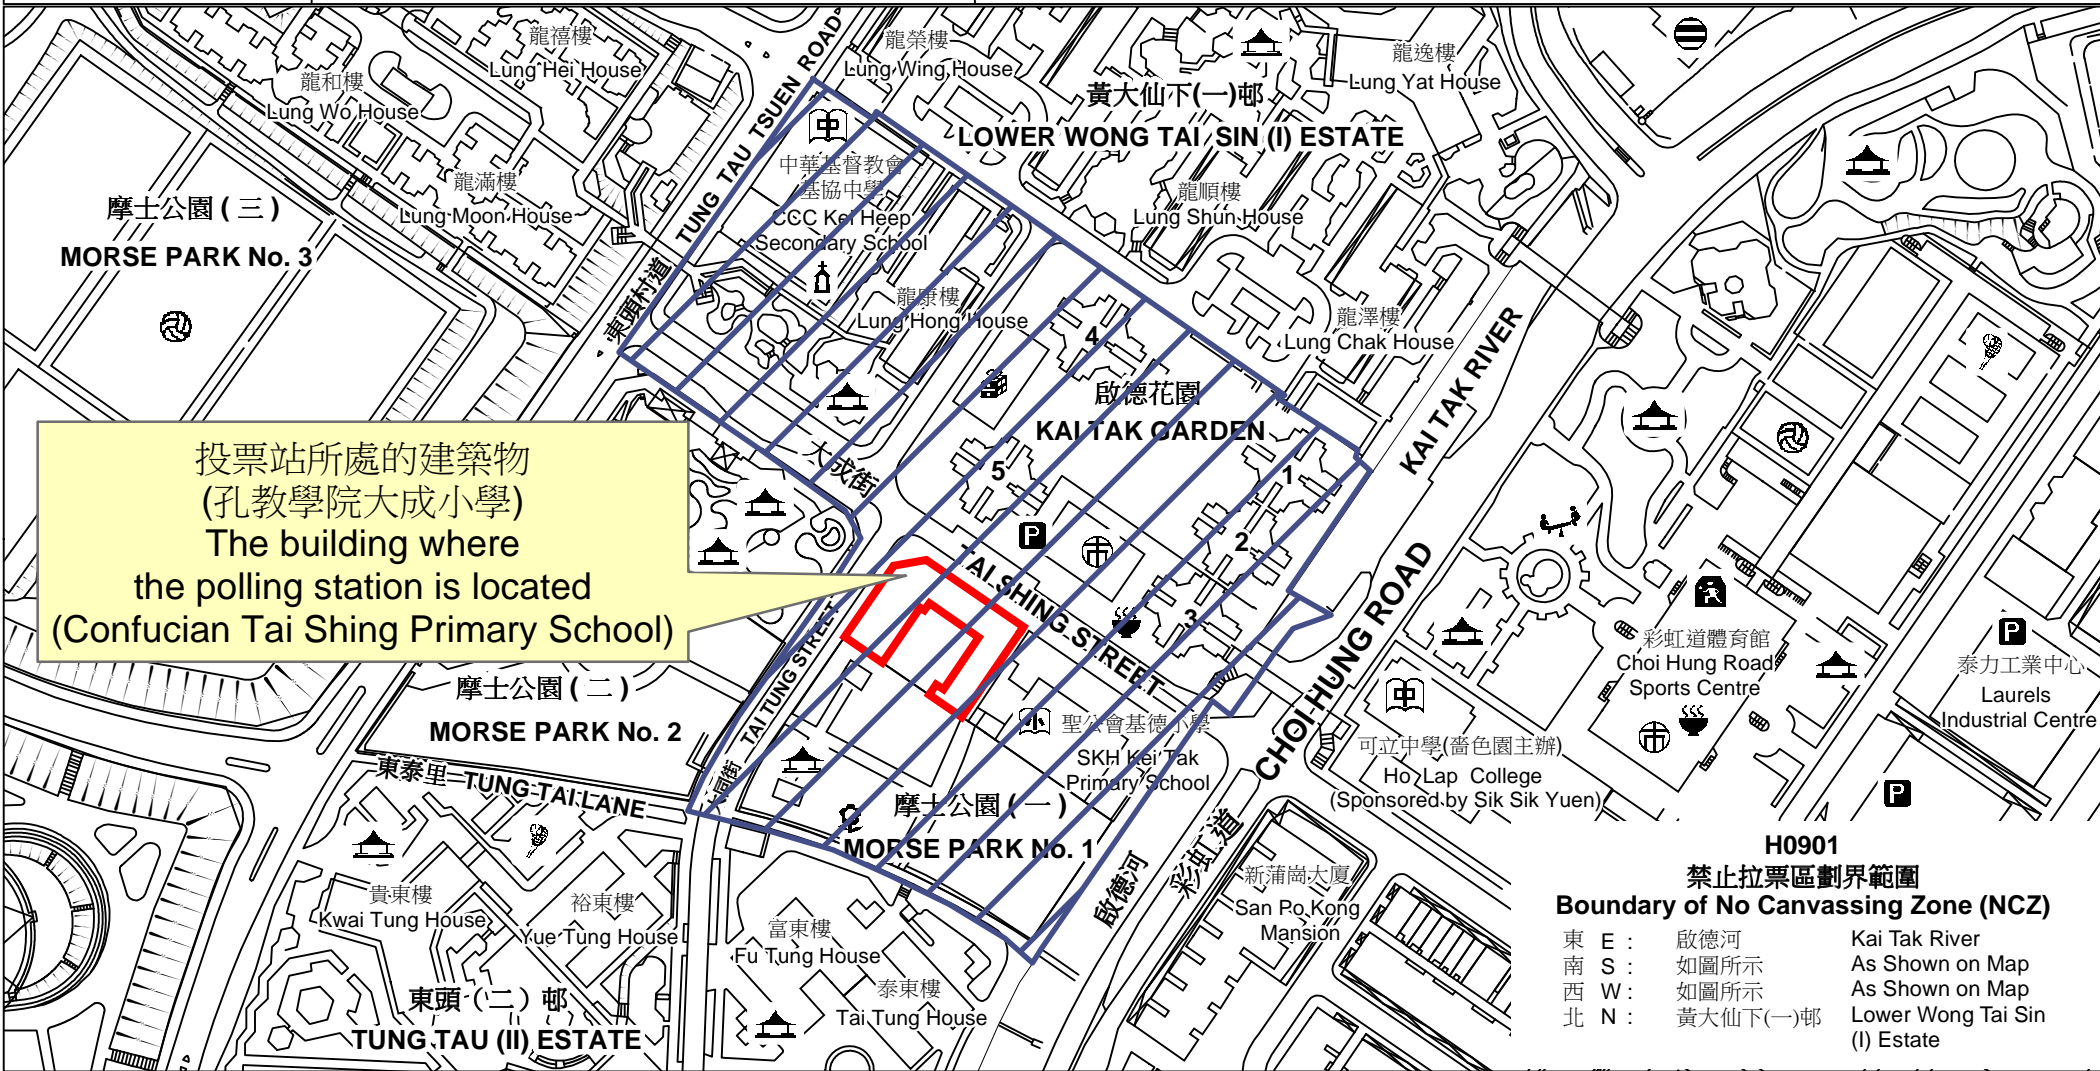

投票站位置圖和禁止拉票區 Polling Station - Location Plan & No Canvassing Zone

投票站編號 Polling Station Code H0901	2021年立法會換屆選舉地方選區編號及名稱 Code & Name of Geographical Constituency for 2021 Legislative Council General Election LC5 九龍中 KOWLOON CENTRAL	名稱及地址 Name & Address 孔教學院大成小學 九龍黃大仙大成街10號地下 Confucian Tai Shing Primary School G/F, 10 Tai Shing Street, Wong Tai Sin, Kowloon
---	--	--

投票站所處的建築物
 (孔教學院大成小學)
 The building where
 the polling station is located
 (Confucian Tai Shing Primary School)

**H0901
 禁止拉票區劃界範圍
 Boundary of No Canvassing Zone (NCZ)**

東 E :	啟德河	Kai Tak River
南 S :	如圖所示	As Shown on Map
西 W :	如圖所示	As Shown on Map
北 N :	黃大仙下(一)邨	Lower Wong Tai Sin (I) Estate

 禁止拉票區
 No Canvassing Zone