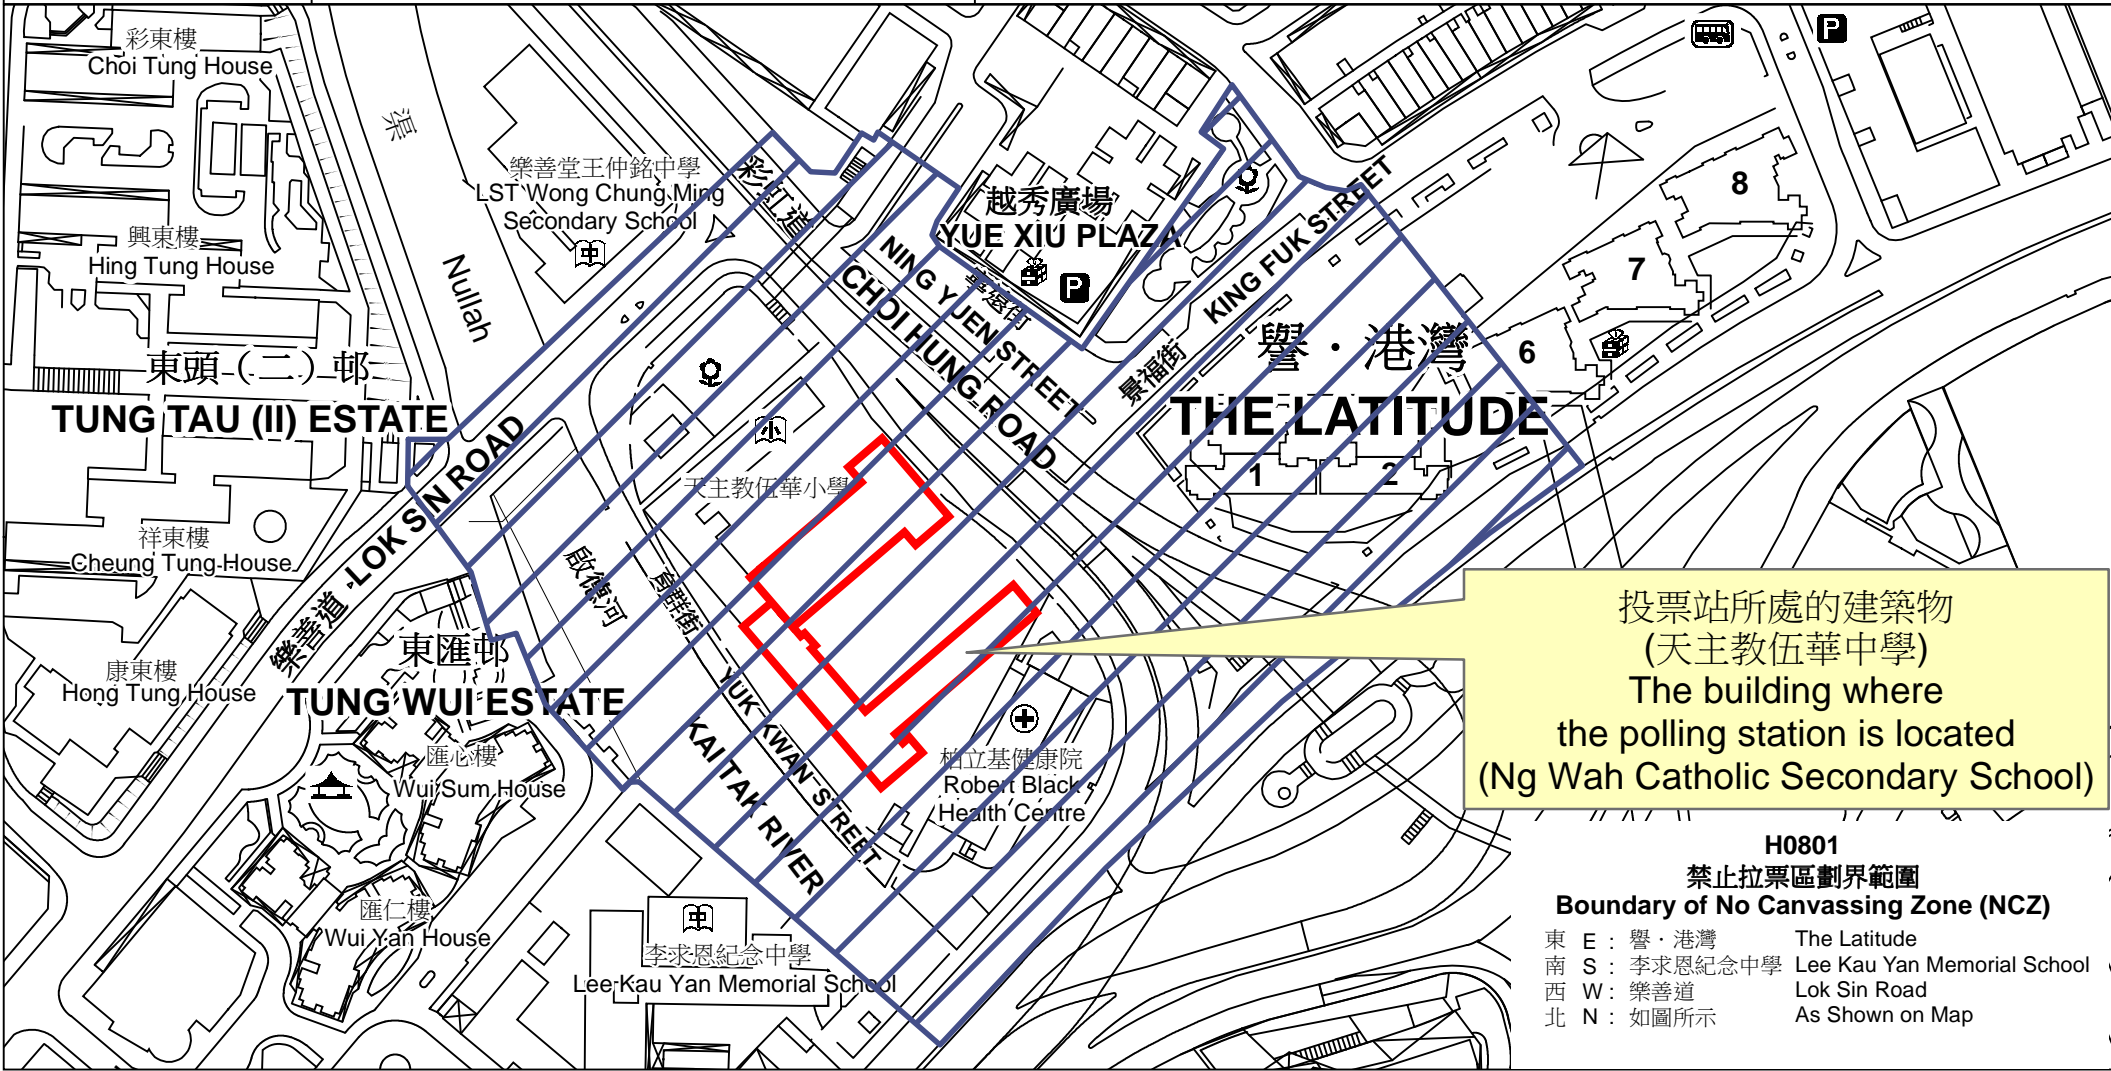

投票站位置圖和禁止拉票區 Polling Station - Location Plan & No Canvassing Zone

<p>投票站編號 Polling Station Code</p> <p>H0801</p>	<p>2021年立法會換屆選舉地方選區編號及名稱 Code & Name of Geographical Constituency for 2021 Legislative Council General Election</p> <p>LC5 九龍中 KOWLOON CENTRAL</p>	<p>名稱及地址 Name & Address</p> <p>天主教伍華中學 九龍新蒲崗彩虹道5號地下 Ng Wah Catholic Secondary School G/F, 5 Choi Hung Road, San Po Kong, Kowloon</p>
---	---	---

投票站所處的建築物
(天主教伍華中學)
The building where
the polling station is located
(Ng Wah Catholic Secondary School)

H0801
禁止拉票區劃界範圍
Boundary of No Canvassing Zone (NCZ)

東 E : 譽·港灣	The Latitude
南 S : 李求恩紀念中學	Lee Kau Yan Memorial School
西 W : 樂善道	Lok Sin Road
北 N : 如圖所示	As Shown on Map

 禁止拉票區
No Canvassing Zone