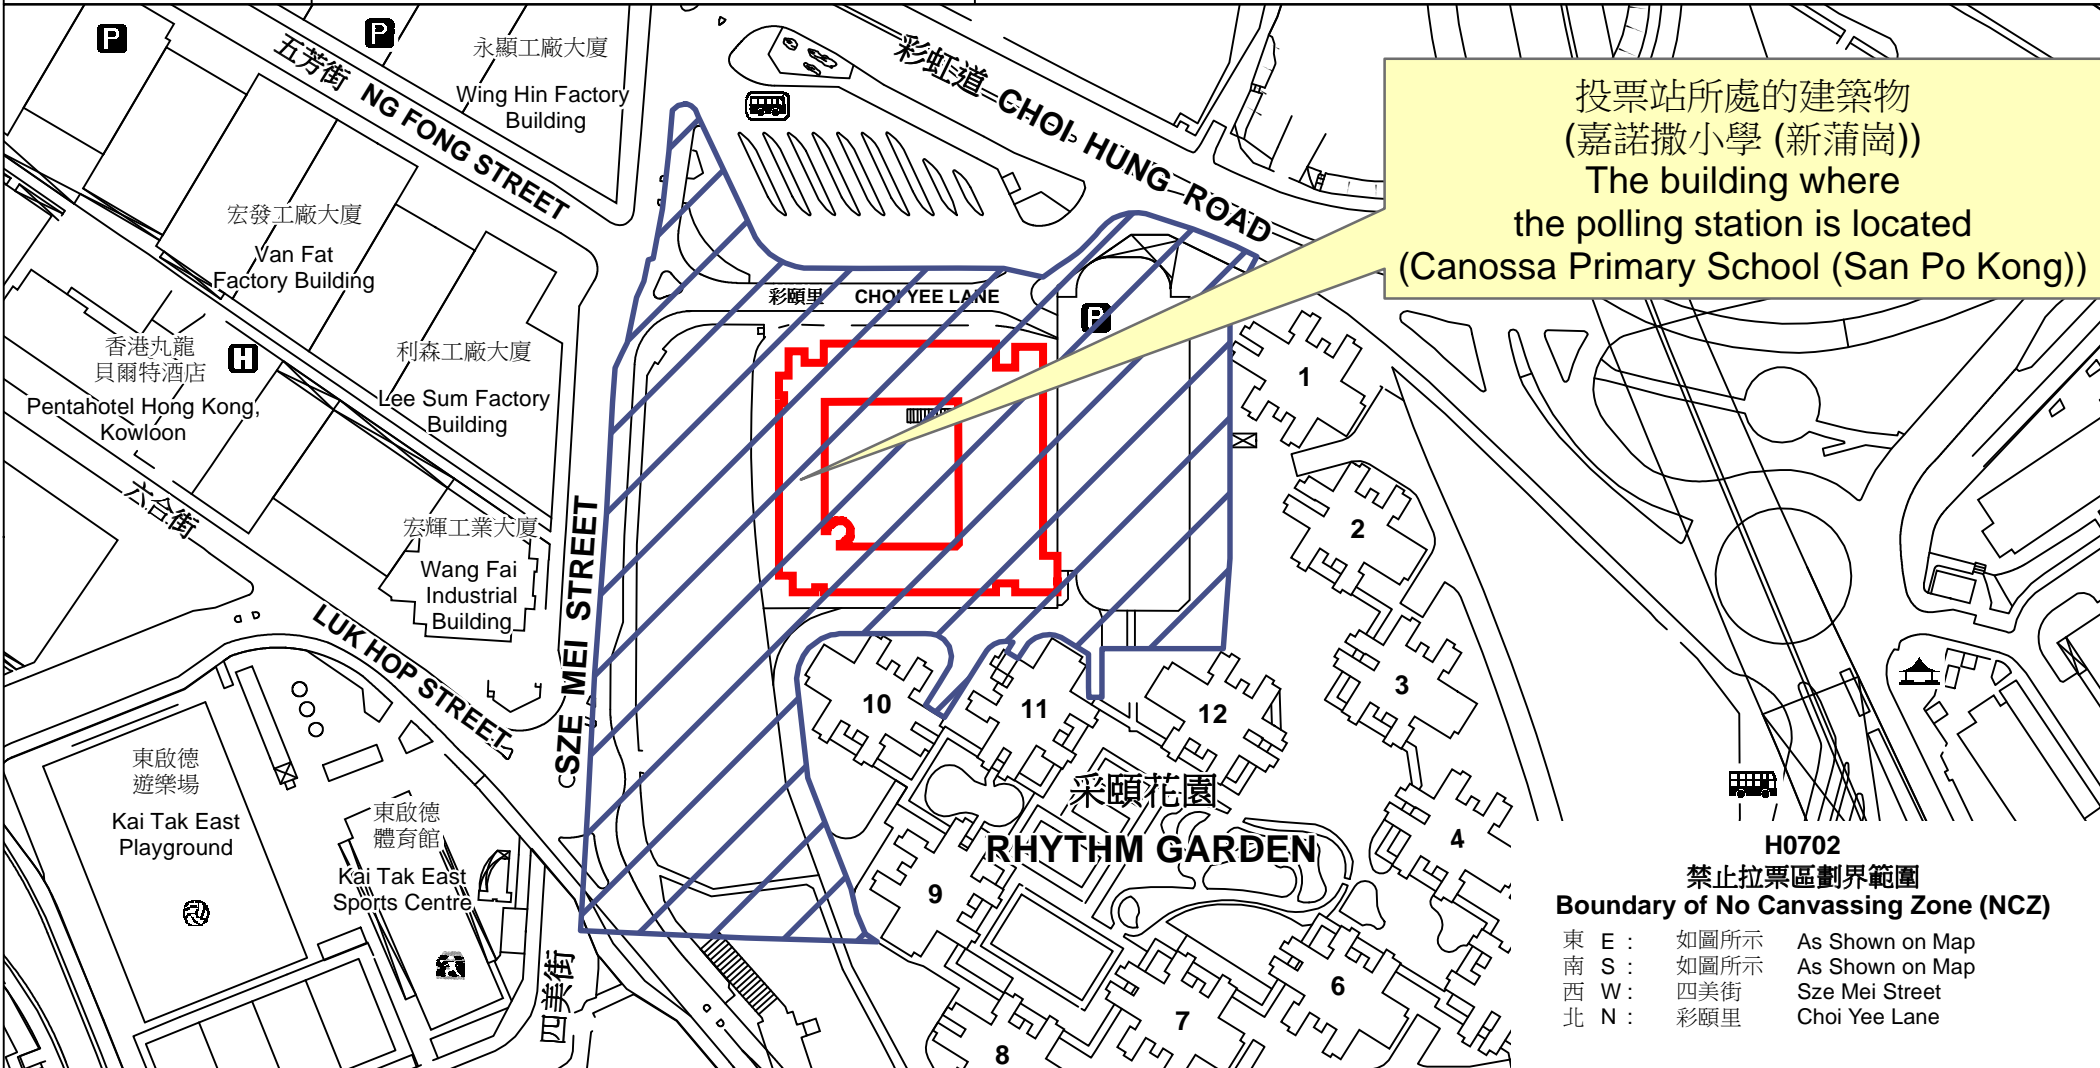

投票站位置圖和禁止拉票區 Polling Station - Location Plan & No Canvassing Zone

投票站編號 Polling Station Code H0702	2021年立法會換屆選舉地方選區編號及名稱 Code & Name of Geographical Constituency for 2021 Legislative Council General Election LC5 九龍中 KOWLOON CENTRAL	名稱及地址 Name & Address 嘉諾撒小學 (新蒲崗) 九龍新蒲崗彩頤里9號地下 Canossa Primary School (San Po Kong) G/F, 9 Choi Yee Lane, San Po Kong, Kowloon
---	--	---

投票站所處的建築物
 (嘉諾撒小學 (新蒲崗))
 The building where
 the polling station is located
 (Canossa Primary School (San Po Kong))

H0702
禁止拉票區劃界範圍
Boundary of No Canvassing Zone (NCZ)

東 E :	如圖所示	As Shown on Map
南 S :	如圖所示	As Shown on Map
西 W :	四美街	Sze Mei Street
北 N :	彩頤里	Choi Yee Lane

 禁止拉票區
 No Canvassing Zone