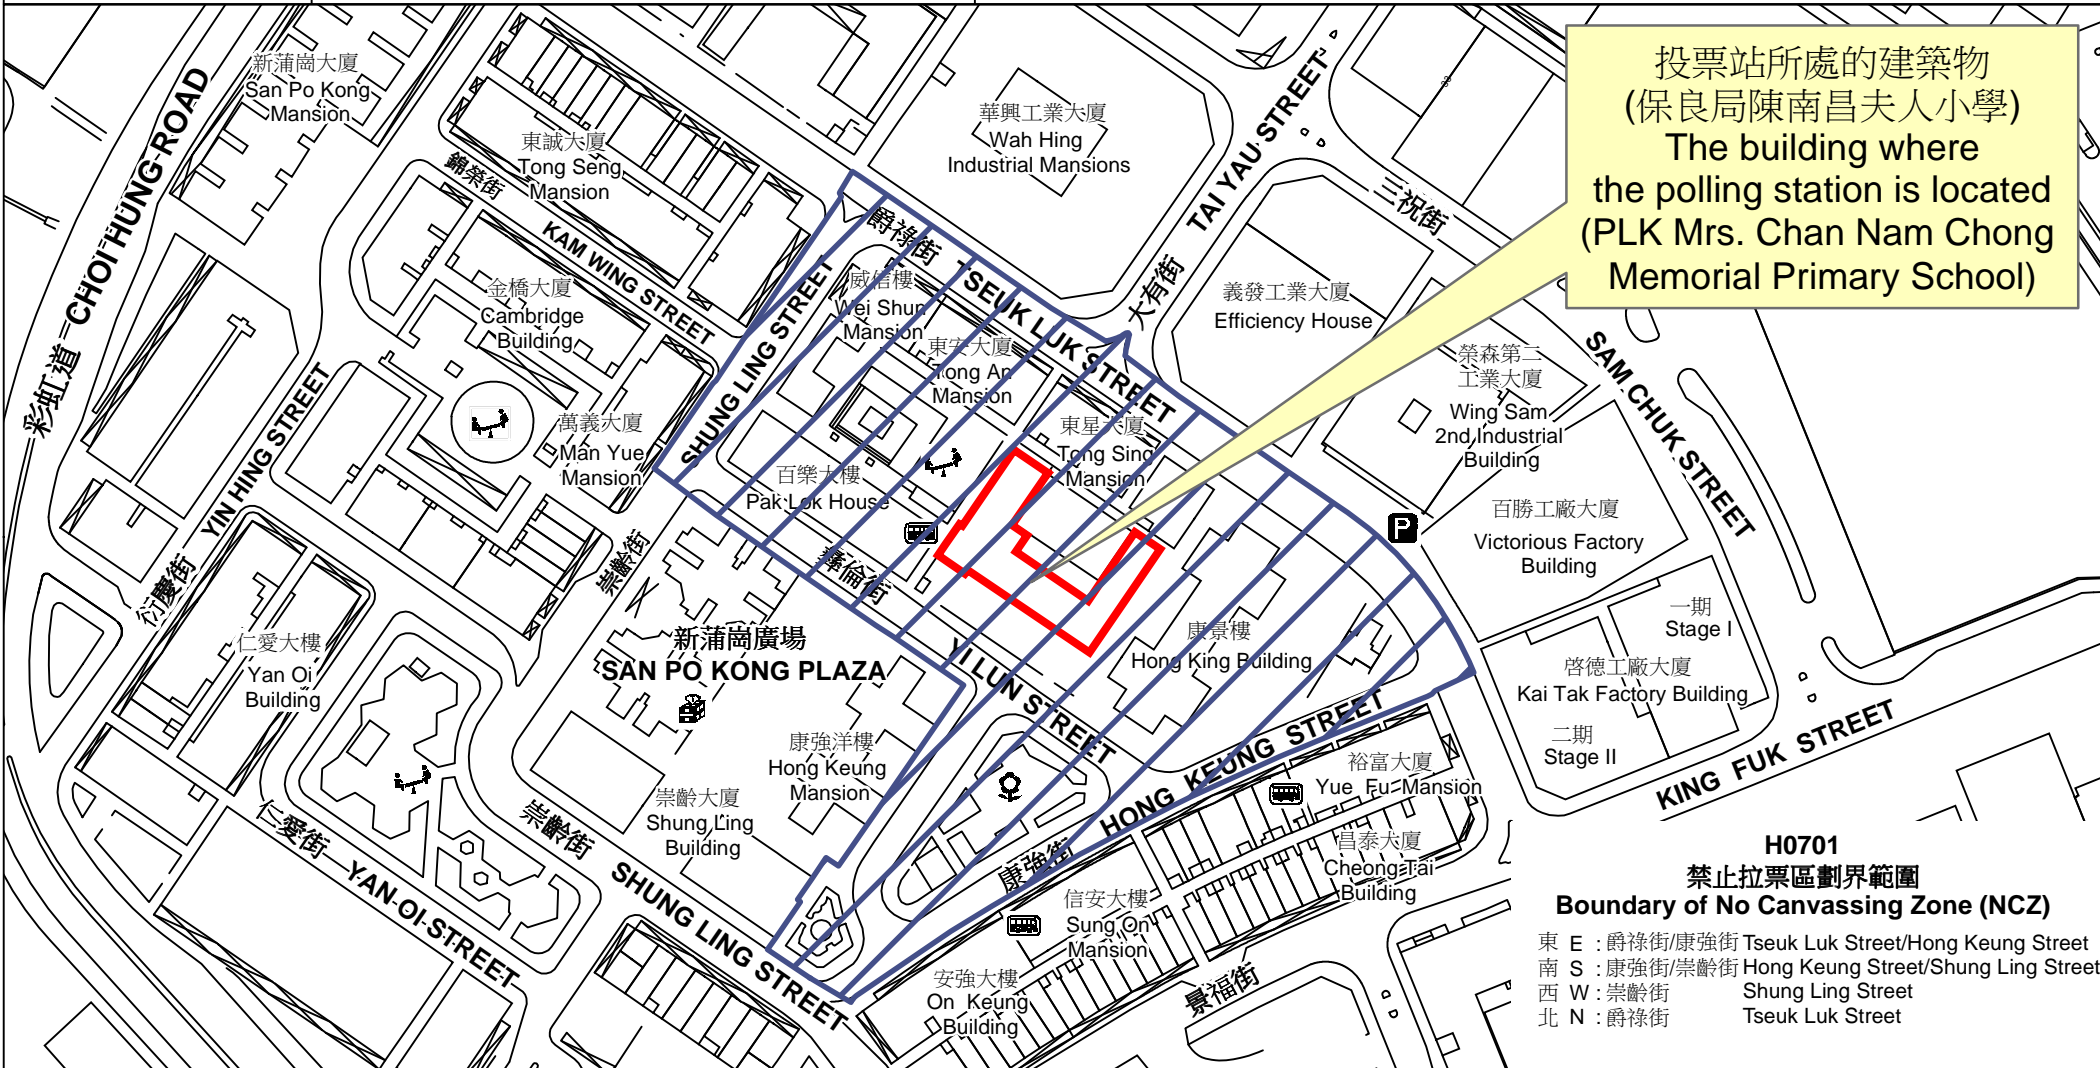

投票站位置圖和禁止拉票區 Polling Station - Location Plan & No Canvassing Zone

投票站編號 Polling Station Code H0701	2021年立法會換屆選舉地方選區編號及名稱 Code & Name of Geographical Constituency for 2021 Legislative Council General Election LC5 九龍中 KOWLOON CENTRAL	名稱及地址 Name & Address 保良局陳南昌夫人小學 九龍新蒲崗康強街30號地下 PLK Mrs. Chan Nam Chong Memorial Primary School G/F, 30 Hong Keung Street, San Po Kong, Kowloon
---	--	---

 禁止拉票區
No Canvassing Zone